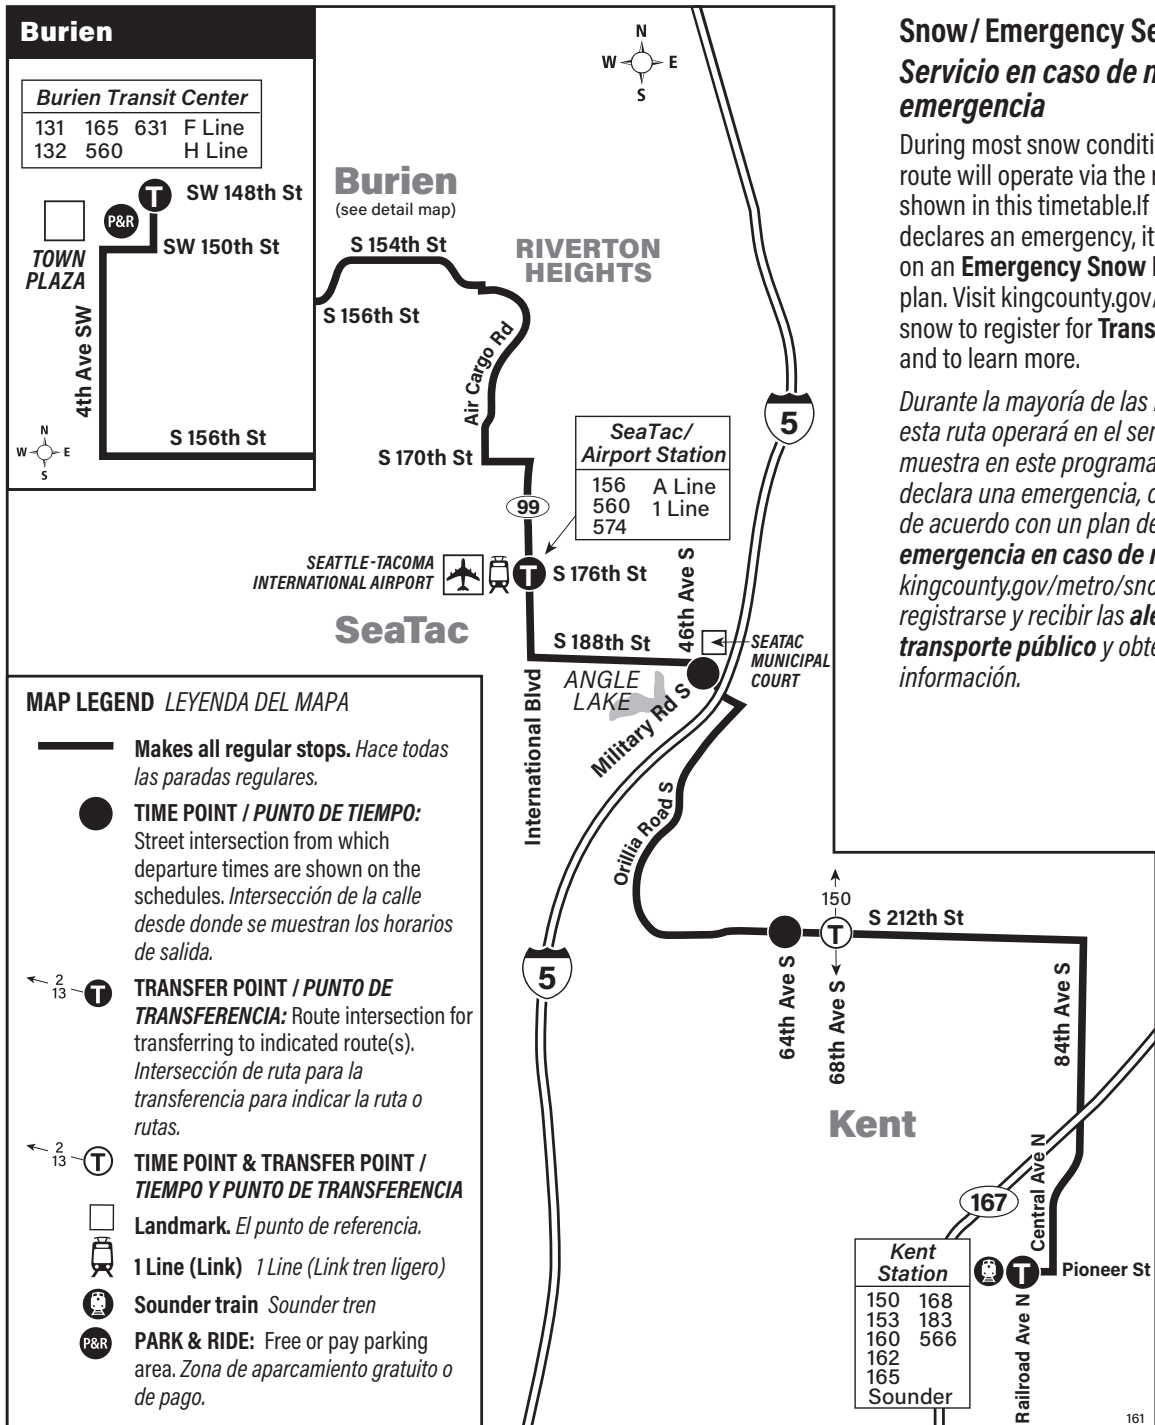

## Kent, Sea-Tac International Airport, Burien

September 14, 2024  
thru March 28, 2025  
Del 14 de septiembre de 2024  
al 28 de marzo de 2025

### Snow/ Emergency Service Servicio en caso de nieve o emergencia

During most snow conditions this route will operate via the routing shown in this timetable. If Metro declares an emergency, it will operate on an **Emergency Snow Network** plan. Visit [kingcounty.gov/metro/snow](http://kingcounty.gov/metro/snow) to register for **Transit Alerts** and to learn more.

*Durante la mayoría de las nevadas, esta ruta operará en el sendero que se muestra en este programa. Si Metro declara una emergencia, operará de acuerdo con un plan de Red de emergencia en caso de nieve. Visite [kingcounty.gov/metro/snow](http://kingcounty.gov/metro/snow) para registrarse y recibir las alertas de transporte público y obtener más información.*

### Online Trip Planning

Use our Trip Planner to plan trips in King, Pierce, and Snohomish counties. Trip Planner provides details on transit stops, routes, and schedules. The transportation agencies and modes covered by Trip Planner include Metro Transit, Pierce Transit, Community Transit, Everett Transit, ST Express buses, Link trains, Sounder trains, King County Water Taxi, Washington State Ferries, the Seattle Center Monorail and Seattle Streetcar.