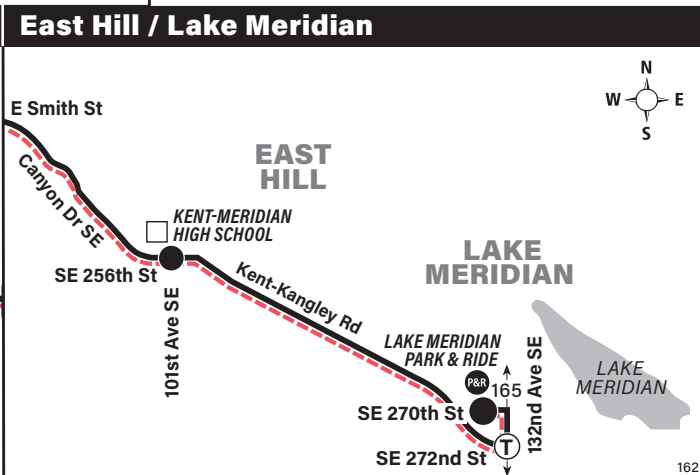

Lake Meridian, Kent, Downtown Seattle

September 14, 2024
thru March 28, 2025
Del 14 de septiembre de 2024
al 28 de marzo de 2025

This route does not operate on weekends or holidays.

MAP LEGEND LEYENDA DEL MAPA

Route 162 Monday thru Friday to Downtown Seattle

Servicio de lunes a viernes al centro de Seattle

	Kent East Hill			Downtown Seattle		
Lake Meridian P&R	SE 256th St & 101st Ave SE	Kent Station Bay 8	I-5 & Kent Des Moines Fwy Station	2nd Ave & Pike St	2nd Ave Ext S & S Jackson St	
Stop #60453	Stop #62198	Stop #57458	Stop #58782	Stop #300	Stop #390	
4:52	4:59	5:05	5:19	5:47†	5:51†	
5:12	5:19	5:25	5:39	6:07†	6:11†	
5:32	5:39	5:45	5:59	6:29†	6:33†	
6:02	6:09	6:16	6:30	7:04†	7:10†	
6:32	6:40	6:48	7:03	7:39†	7:45†	
6:55	7:03	7:11	7:26	8:08†	8:16†	
7:19	7:27	7:35	7:50	8:31†	8:38†	
7:39	7:47	7:55	8:09	8:48†	8:55†	

Text your bus stop number to 62550 to get real-time bus arrival times on your mobile device.

Transit Alerts

Get service alerts and rider news by email or text. Register at kingcounty.gov/metro/signup

Route 162 Monday thru Friday to Lake Meridian

Servicio de lunes a viernes a Lake Meridian

Downtown Seattle				Kent East Hill		
2nd Ave & Bell St	2nd Ave & Pike St	2nd Ave Ext S & S Jackson St	Kent Des Moines Rd & I-5	Kent Station Bay 5	SE 256th St & 101st Ave SE	Lake Meridian P&R
Stop #250	Stop #300	Stop #390	Stop #53508	Stop #57455	Stop #62234	Stop #60453
3:27	3:30	3:36†	4:12†	4:32†	4:42†	4:54†
3:57	4:00	4:06†	4:41†	5:01†	5:11†	5:23†
4:27	4:30	4:36†	5:11†	5:30†	5:40†	5:52†
4:47	4:50	4:56†	5:31†	5:50†	6:00†	6:12†
5:07	5:10	5:16†	5:49†	6:07†	6:16†	6:28†
5:27	5:30	5:36†	6:06†	6:24†	6:33†	6:45†
6:02	6:05	6:10†	6:36†	6:52†	6:58†	7:10†