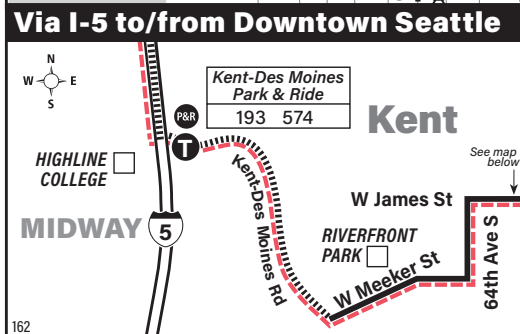

Lake Meridian, Kent, Downtown Seattle

September 14, 2024
thru March 28, 2025
Del 14 de septiembre de 2024
al 28 de marzo de 2025

This route does not operate on weekends or holidays.

MAP LEGEND LEYENDA DEL MAPA

Route 162 Monday thru Friday to Downtown Seattle

Servicio de lunes a viernes al centro de Seattle

	Kent East Hill			Downtown Seattle		
Lake Meridian P&R	SE 256th St & 101st Ave SE	Kent Station Bay 8	I-5 & Kent Des Moines Fwy Station	2nd Ave & Pike St	2nd Ave Ext S & S Jackson St	
Stop #60453	Stop #62198	Stop #57458	Stop #58782	Stop #300	Stop #390	
4:52	4:59	5:05	5:19	5:47†	5:51†	
5:12	5:19	5:25	5:39	6:07†	6:11†	
5:32	5:39	5:45	5:59	6:29†	6:33†	
6:02	6:09	6:16	6:30	7:04†	7:10†	
6:32	6:40	6:48	7:03	7:39†	7:45†	
6:55	7:03	7:11	7:26	8:08†	8:16†	
7:19	7:27	7:35	7:50	8:31†	8:38†	
7:39	7:47	7:55	8:09	8:48†	8:55†	

Servicio de lunes a viernes a Lake Meridian

Downtown Seattle				Kent East Hill		
2nd Ave & Bell St	2nd Ave & Pike St	2nd Ave Ext S & S Jackson St	Kent Des Moines Rd & I-5	Kent Station Bay 5	SE 256th St & 101st Ave SE	Lake Meridian P&R
Stop #250	Stop #300	Stop #390	Stop #53508	Stop #57455	Stop #62234	Stop #60453
3:27	3:30	3:36†	4:12†	4:32†	4:42†	4:54†
3:57	4:00	4:06†	4:41†	5:01†	5:11†	5:23†
4:27	4:30	4:36†	5:11†	5:30†	5:40†	5:52†
4:47	4:50	4:56†	5:31†	5:50†	6:00†	6:12†
5:07	5:10	5:16†	5:49†	6:07†	6:16†	6:28†
5:27	5:30	5:36†	6:06†	6:24†	6:33†	6:45†
6:02	6:05	6:10†	6:36†	6:52†	6:58†	7:10†