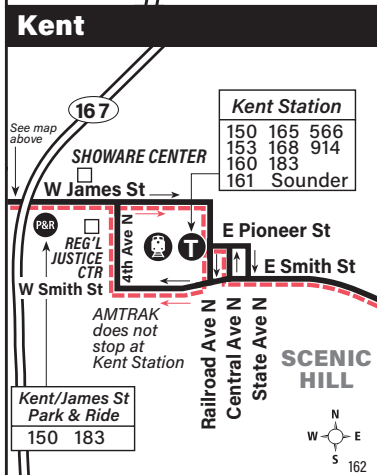

Lake Meridian, Kent, Downtown Seattle

September 14, 2024
thru March 28, 2025
Del 14 de septiembre de 2024
al 28 de marzo de 2025

This route does not operate on weekends or holidays.

MAP LEGEND LEYENDA DEL MAPA

Route 162 Monday thru Friday to Downtown Seattle

Servicio de lunes a viernes al centro de Seattle

	Kent East Hill			Downtown Seattle		
Lake Meridian P&R	SE 256th St & 101st Ave SE	Kent Station Bay 8	I-5 & Kent Des Moines Fwy Station	2nd Ave & Pike St	2nd Ave Ext S & S Jackson St	
Stop #60453	Stop #62198	Stop #57458	Stop #58782	Stop #300	Stop #390	
4:52	4:59	5:05	5:19	5:47†	5:51†	
5:12	5:19	5:25	5:39	6:07†	6:11†	
5:32	5:39	5:45	5:59	6:29†	6:33†	
6:02	6:09	6:16	6:30	7:04†	7:10†	
6:32	6:40	6:48	7:03	7:39†	7:45†	
6:55	7:03	7:11	7:26	8:08†	8:16†	
7:19	7:27	7:35	7:50	8:31†	8:38†	
7:39	7:47	7:55	8:09	8:48†	8:55†	

Servicio de lunes a viernes a Lake Meridian

Downtown Seattle				Kent East Hill		
2nd Ave & Bell St	2nd Ave & Pike St	2nd Ave Ext S & S Jackson St	Kent Des Moines Rd & I-5	Kent Station Bay 5	SE 256th St & 101st Ave SE	Lake Meridian P&R
Stop #250	Stop #300	Stop #390	Stop #53508	Stop #57455	Stop #62234	Stop #60453
3:27	3:30	3:36†	4:12†	4:32†	4:42†	4:54†
3:57	4:00	4:06†	4:41†	5:01†	5:11†	5:23†
4:27	4:30	4:36†	5:11†	5:30†	5:40†	5:52†
4:47	4:50	4:56†	5:31†	5:50†	6:00†	6:12†
5:07	5:10	5:16†	5:49†	6:07†	6:16†	6:28†
5:27	5:30	5:36†	6:06†	6:24†	6:33†	6:45†
6:02	6:05	6:10†	6:36†	6:52†	6:58†	7:10†