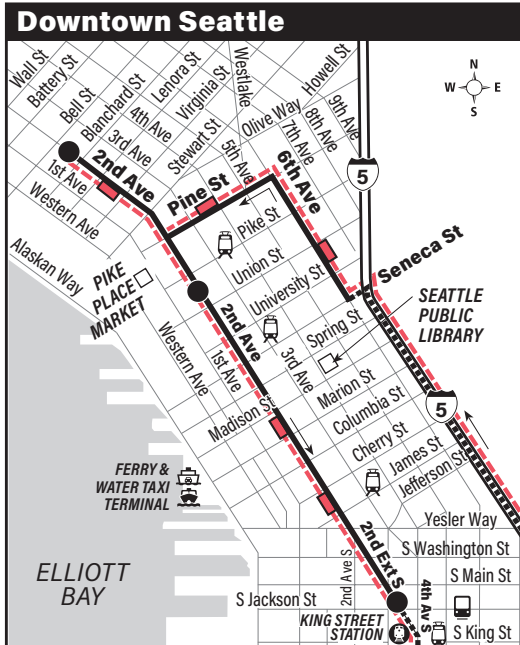

Lake Meridian, Kent, Downtown Seattle

September 14, 2024
thru March 28, 2025
Del 14 de septiembre de 2024
al 28 de marzo de 2025

This route does not operate on weekends or holidays.

MAP LEGEND LEYENDA DEL MAPA

Route 162 Monday thru Friday to Downtown Seattle

Servicio de lunes a viernes al centro de Seattle

	Kent East Hill			Downtown Seattle		
Lake Meridian P&R	SE 256th St & 101st Ave SE	Kent Station Bay 8	I-5 & Kent Des Moines Fwy Station	2nd Ave & Pike St	2nd Ave Ext S & S Jackson St	
Stop #60453	Stop #62198	Stop #57458	Stop #58782	Stop #300	Stop #390	
4:52	4:59	5:05	5:19	5:47†	5:51†	
5:12	5:19	5:25	5:39	6:07†	6:11†	
5:32	5:39	5:45	5:59	6:29†	6:33†	
6:02	6:09	6:16	6:30	7:04†	7:10†	
6:32	6:40	6:48	7:03	7:39†	7:45†	
6:55	7:03	7:11	7:26	8:08†	8:16†	
7:19	7:27	7:35	7:50	8:31†	8:38†	
7:39	7:47	7:55	8:09	8:48†	8:55†	

Servicio de lunes a viernes a Lake Meridian

Downtown Seattle				Kent East Hill		
2nd Ave & Bell St	2nd Ave & Pike St	2nd Ave Ext S & S Jackson St	Kent Des Moines Rd & I-5	Kent Station Bay 5	SE 256th St & 101st Ave SE	Lake Meridian P&R
Stop #250	Stop #300	Stop #390	Stop #53508	Stop #57455	Stop #62234	Stop #60453
3:27	3:30	3:36†	4:12†	4:32†	4:42†	4:54†
3:57	4:00	4:06†	4:41†	5:01†	5:11†	5:23†
4:27	4:30	4:36†	5:11†	5:30†	5:40†	5:52†
4:47	4:50	4:56†	5:31†	5:50†	6:00†	6:12†
5:07	5:10	5:16†	5:49†	6:07†	6:16†	6:28†
5:27	5:30	5:36†	6:06†	6:24†	6:33†	6:45†
6:02	6:05	6:10†	6:36†	6:52†	6:58†	7:10†