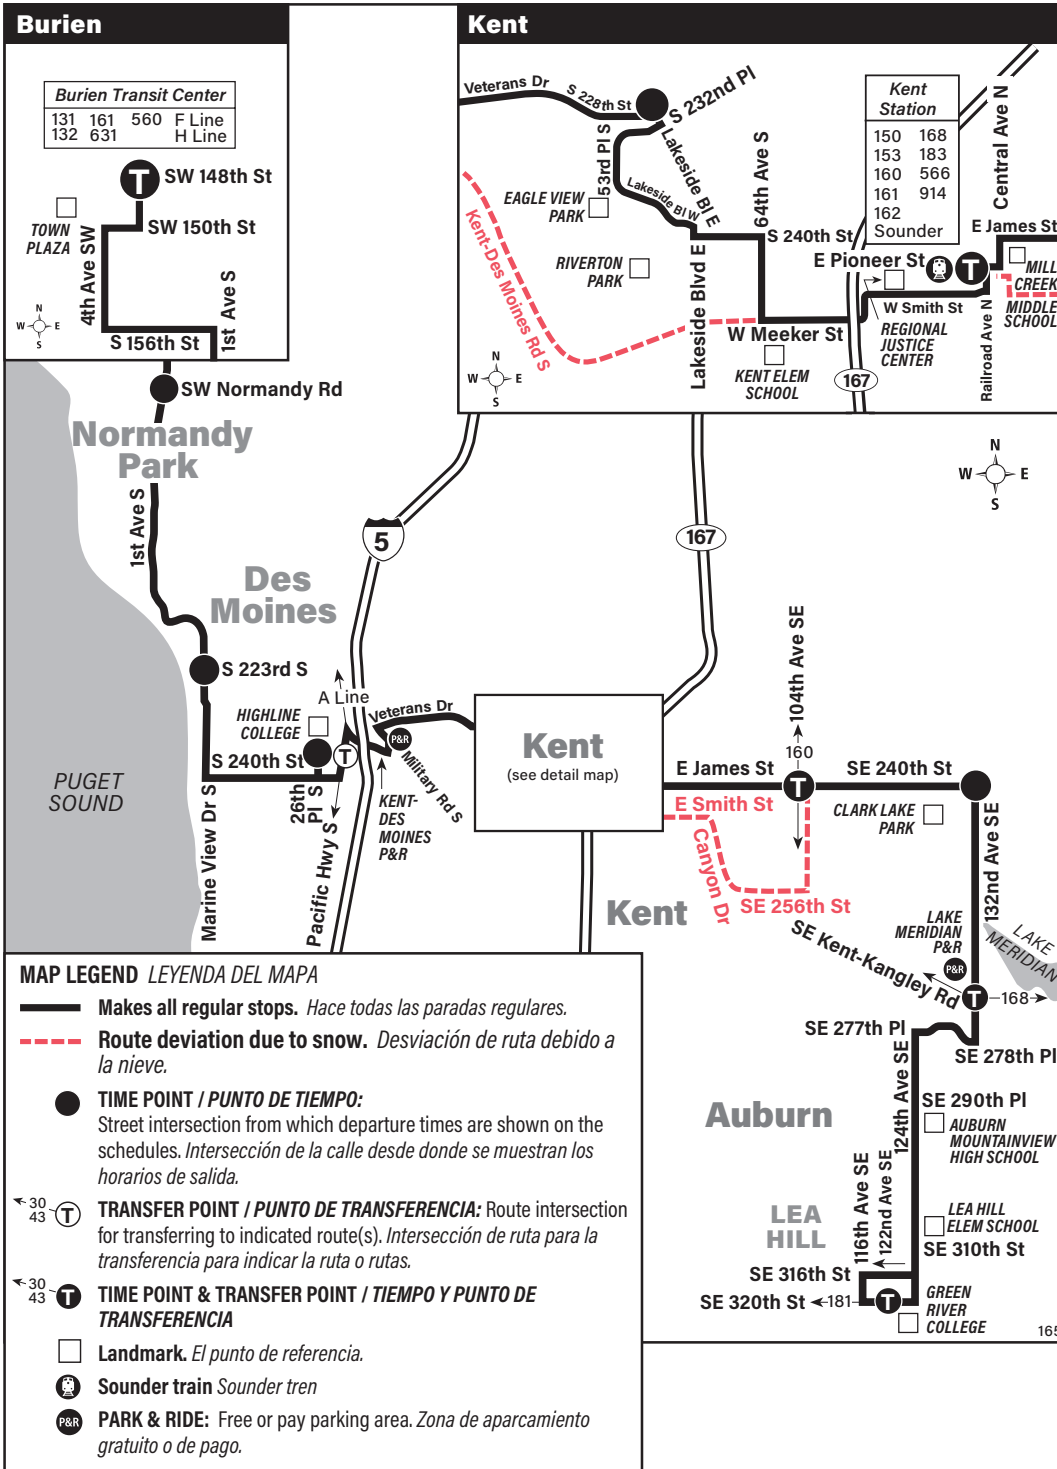

**September 14, 2024
thru March 28, 2025**
Del 14 de septiembre de 2024
al 28 de marzo de 2025

165

Green River College, Auburn, Kent, Highline College, Des Moines, Normandy Park, Burien

**Snow/ Emergency Service
Servicio en caso de nieve o emergencia**

During most snow conditions, this bus will follow the special snow routing shown on the map. If Metro declares an emergency, it will operate on an **Emergency Snow Network** plan. Visit kingcounty.gov/metro/snow to register for **Transit Alerts** and to learn more.

Bold PM time

Online Trip Planning

Use our Trip Planner to plan trips in King, Pierce, and Snohomish counties. Trip Planner provides details on transit stops, routes, and schedules. The transportation agencies and modes covered by Trip Planner include Metro Transit, Pierce Transit, Community Transit, Everett Transit, ST Express buses, Link trains, Sounder trains, King County Water Taxi, Washington State Ferries, the Seattle Center Monorail and Seattle Streetcar.

Route 1 Saturday ① to Downtown Seattle

Servicio de sábado el centro de Seattle

Queen Anne Hill	Lower Queen Anne	Downtown Seattle	
10th Ave W & W Fulton St	Queen Anne Ave N & W Mercer St	3rd Ave & Cedar St	3rd Ave & Union
Stop #2010	Stop #2672	Stop #2220	Stop #
—	—	6:24	6:31
6:42	6:49	6:54	7:01
7:12	7:19	7:24	7:31
7:42	7:49	7:54	8:01
8:12	8:19	8:24	8:31
8:42	8:49	8:54	9:01
9:12	9:19	9:24	9:31
9:41	9:48	9:53	10:01
10:11	10:18	10:23	10:31