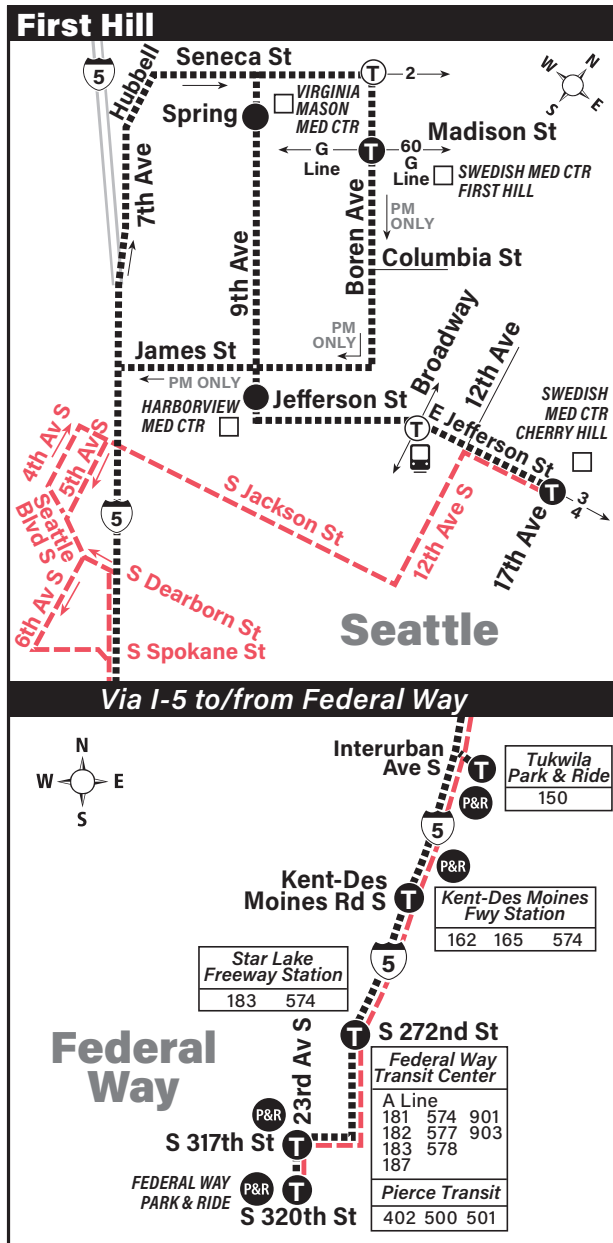

September 14, 2024
thru March 28, 2025
Del 14 de septiembre de 2024
al 28 de marzo de 2025

Federal Way, Star Lake, Kent-Des Moines Freeway Station, Tukwila P&R, First Hill

This route does not operate on weekends or holidays.

x Express Trip.
† Estimated time.

Route 193 Monday thru Friday to Federal Way Park & Ride

Servicio de lunes a viernes a Federal Way Park & Ride

Cherry Hill	First Hill		Tukwila P&R		Star Lake		
E Jefferson St & 17th Ave	9th Ave & Spring St	Boren Ave & Madison St	Interurban Ave S & 52nd Ave S	I-5 & Kent Des Moines Fwy Sta	I-5 & S 272nd St Fwy Sta	Federal Way TC Bay 2	Federal Way S 320 P&R Bay 2
Stop #12805	Stop #41955	Stop #11085	Stop #80710	Stop #53504	Stop #47970	Stop #80432	Stop #83752
3:09x	3:18x	3:22x	3:51x†	4:12x†	4:17x†	4:26x†	4:32x†
3:39x	3:50x	3:55x	4:25x†	4:46x†	4:52x†	5:02x†	5:09x†
3:47x	3:57x	4:02x	4:32x†	4:53x†	4:59x†	5:09x†	5:16x†
4:09x	4:19x	4:23x	4:53x†	5:13x†	5:19x†	5:28x†	5:35x†
4:39x	4:49x	4:53x	5:22x†	5:42x†	5:48x†	5:57x†	6:04x†
5:09x	5:19x	5:23x	5:49x†	6:07x†	6:13x†	6:22x†	6:29x†
5:39x	5:48x	5:51x	6:14x†	6:29x†	6:33x†	6:42x†	6:48x†
6:11x	6:19x	6:22x	6:42x†	6:56x†	7:00x†	7:07x†	7:13x†
7:40x	7:48x	7:51x	8:09x†	8:22x†	8:26x†	8:33x†	8:38x†

To Federal Way: Stops on E Jefferson St at 18th Ave and 12th Ave; on Jefferson St at Broadway and 9th Ave; on 9th Ave at Spring St; on Boren Ave at Seneca St, Madison St and Columbia St; northbound on Interurban Ave S at 52nd Ave S and 48th Ave S; at I-5 & Kent-Des Moines Freeway Station; at Star Lake Freeway Station (I-5 & S 272nd); on S 317th St at 26th Ave S; at Federal Way Transit Center and Federal Way Park & Ride.