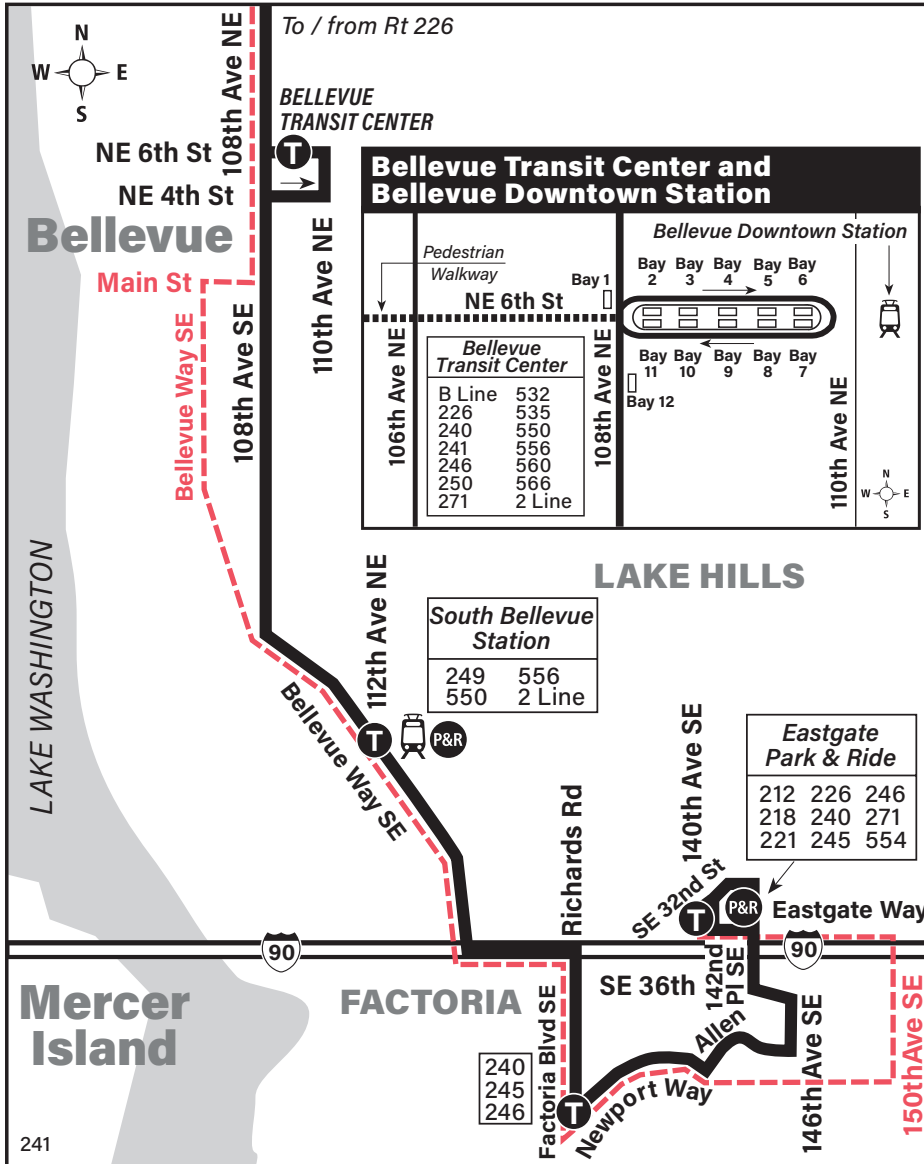

September 14, 2024
 thru March 28, 2025
 Del 14 de septiembre de 2024
 al 28 de marzo de 2025

241

Bellevue, Factoria, Eastgate

MAP LEGEND LEYENDA DEL MAPA

— Makes all regular stops.
Hace todas las paradas regulares.

- - - Snow route. *Ruta de nieve.*

● **TIME POINT / PUNTO DE TIEMPO:**
 Street intersection from which departure times are shown on the schedules.
Intersección de la calle desde donde se muestran los horarios de salida.

Servicio de lunes a viernes a Bellevue

	Factoria			To
Eastgate P&R Bay 1	Factoria Blvd SE & SE Newport Way	South Bellevue Station Bay 3	Bellevue TC Bay 11	Route
Stop #67014	Stop #80380	Stop #84292	Stop #68001	
5:13	5:20	5:25	5:34	226
5:40	5:48	5:54	6:04	226
6:13	6:21	6:27	6:37	226
6:38	6:46	6:54	7:04	226
7:08	7:17	7:26	7:37	226
7:38	7:47	7:56	8:07	226
8:10	8:19	8:28	8:40	226
8:33	8:42	8:51	9:03	226
9:08	9:17	9:26	9:37	226
9:39	9:47	9:56	10:06	226
10:12	10:20	10:28	10:38	226
10:42	10:49	10:57	11:07	226
11:16	11:23	11:31	11:41	226
11:48	11:55	12:03	12:13	226
12:20	12:27	12:35	12:45	226
12:51	12:58	1:07	1:17	226
1:23	1:30	1:39	1:49	226
1:44	1:51	2:00	2:10	226
2:14	2:21	2:30	2:40	226
2:42	2:49	2:58	3:10	226
3:14	3:21	3:30	3:42	226
3:41	3:49	3:58	4:10	226
4:10	4:19	4:28	4:40	226
4:37	4:46	4:55	5:08	226
5:09	5:18	5:27	5:40	226
5:45	5:54	6:03	6:15	226
6:18	6:26	6:35	6:45	226
6:47	6:54	7:02	7:12	226
7:15	7:22	7:30	7:40	226
8:16	8:23	8:30	8:40	226
9:17	9:24	9:30	9:40	226
10:20	10:27	10:32	10:42	226

Bold PM time

Online Trip Planning

Use our Trip Planner to plan trips in King, Pierce, and Snohomish counties. Trip Planner provides details on transit stops, routes, and schedules. The transportation agencies and modes covered by Trip Planner include Metro Transit, Pierce Transit, Community Transit, Everett Transit, ST Express buses, Link trains, Sounder trains, King County Water Taxi, Washington State Ferries, the Seattle Center Monorail and Seattle Streetcar.