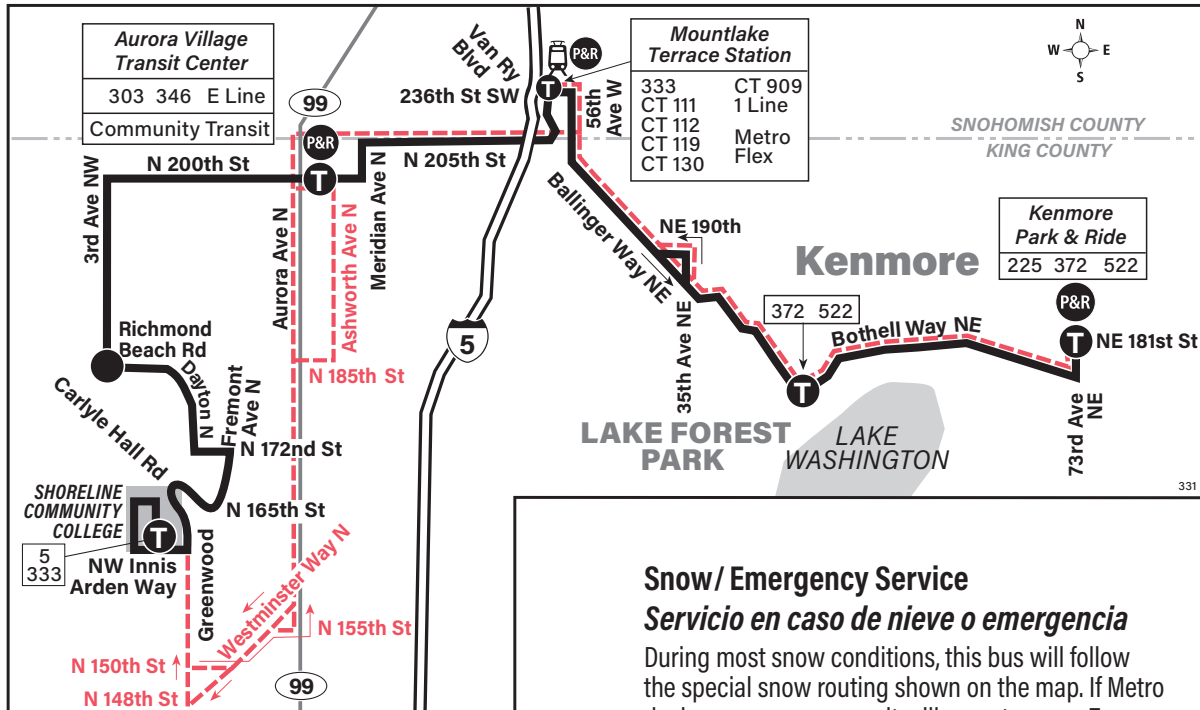

**September 14, 2024
thru March 28, 2025**
Del 14 de septiembre de 2024
al 28 de marzo de 2025

331

Kenmore, Lake Forest Park, Mountlake Terrace Station, Aurora Village, Shoreline

MAP LEGEND LEYENDA DEL MAPA

- Makes all regular stops.** *Hace todas las paradas regulares.*
- Snow route.** *Ruta de nieve.*
- TIME POINT / PUNTO DE TIEMPO:** Street intersection from which departure times are shown on the schedules. *Intersección de la calle desde donde se muestran los horarios de salida.*
- TIME POINT & TRANSFER POINT / PUNTO DE TIEMPO & PUNTO DE TRANSFERENCIA:** Street intersection from which departure times are shown on the schedules. Also route intersection for transferring to indicated route(s). *Intersección de la calle desde donde se muestran los horarios de salida. También la intersección de la ruta para transferir a la(s) ruta(s) indicada(s).*
- 1 Line (Link) 1 Line (Link tren ligero)**
- PARK & RIDE:** Free or pay parking area. *Zona de aparcamiento gratuito o de pago.*

Bold PM time

ORCA Card

Use your ORCA card to travel on Metro, Community Transit, Everett Transit, Kitsap Transit, Pierce Transit, Sound Transit, Seattle Streetcar, King County Water Taxi, the Seattle Center Monorail and Washington State Ferries. The ORCA card can accommodate a cash purse and/or a monthly pass, and it automatically tracks the value of your fares and transfers.

Bold PM time

Online Trip Planning

Use our Trip Planner to plan trips in King, Pierce, and Snohomish counties. Trip Planner provides details on transit stops, routes, and schedules. The transportation agencies and modes covered by Trip Planner include Metro Transit, Pierce Transit, Community Transit, Everett Transit, ST Express buses, Link trains, Sounder trains, King County Water Taxi, Washington State Ferries, the Seattle Center Monorail and Seattle Streetcar.