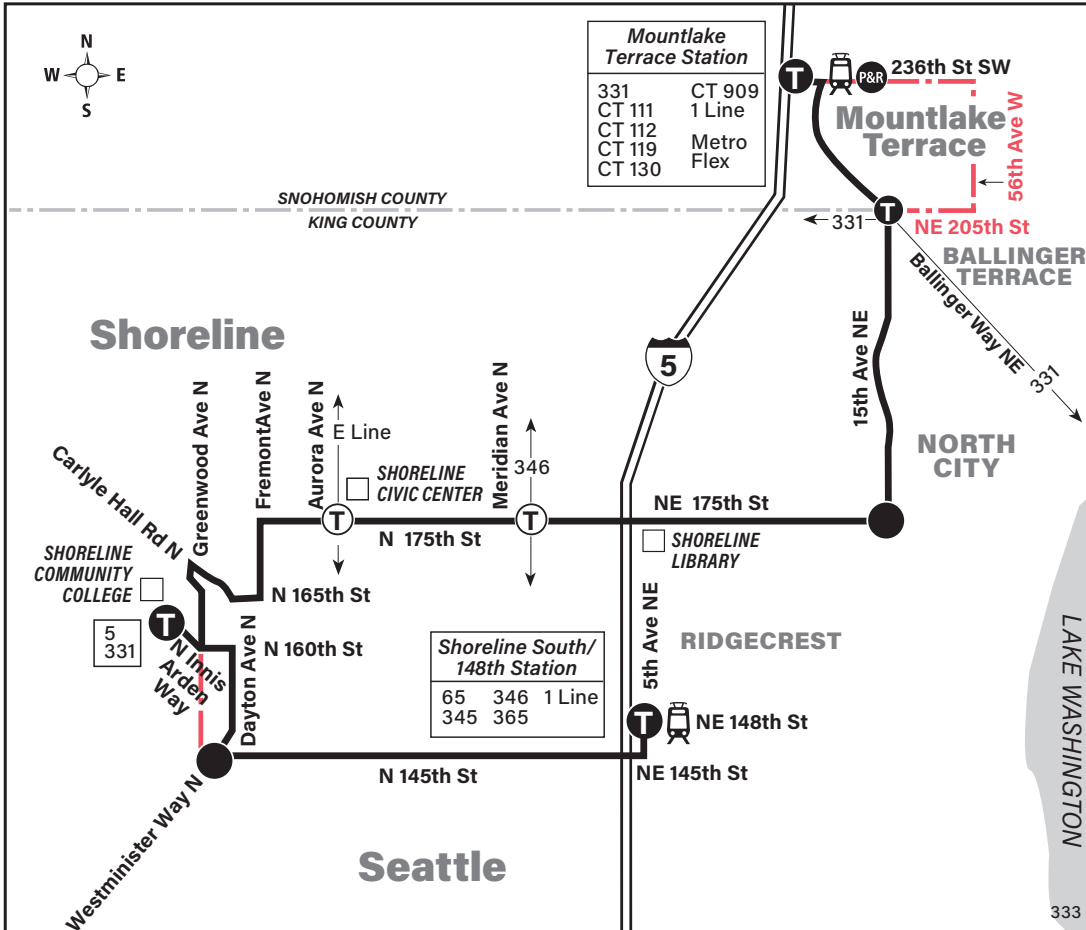

**September 14, 2024
thru March 28, 2025**
Del 14 de septiembre de 2024
al 28 de marzo de 2025

333

Mountlake Terrace Station, Shoreline CC, Shoreline South/148th Station

Snow / Emergency Service Servicio en caso de nieve o emergencia

Transit Alerts
Get service alerts and rider news by email or text. Register at kingcounty.gov/metro/signup

Route 333 Saturday to Shoreline South/148th Station

Servicio de al sábado a Shoreline South/148th Station

ORCA Card

Use your ORCA card to travel on Metro, Community Transit, Everett Transit, Kitsap Transit, Pierce Transit, Sound Transit, Seattle Streetcar, King County Water Taxi, the Seattle Center Monorail and Washington State Ferries. The ORCA card can accommodate a cash purse and/or a monthly pass, and it automatically tracks the value of your fares and transfers.

The ORCA website, www.myORCA.com, and any agency customer service office provide information on how to buy and use the card.

Online Trip Planning

Use our Trip Planner to plan trips in King, Pierce, and Snohomish counties. Trip Planner provides details on transit stops, routes, and schedules. The transportation agencies and modes covered by Trip Planner include Metro Transit, Pierce Transit, Community Transit, Everett Transit, ST Express buses, Link trains, Sounder trains, King County Water Taxi, Washington State Ferries, the Seattle Center Monorail and Seattle Streetcar.