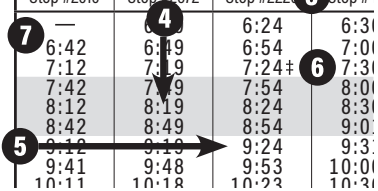

Bold PM time
† Estimated time.

How to Read a Schedule

1. Locate the MONDAY thru FRIDAY, SATURDAY, or SUNDAY schedule block for the day of travel.
2. Timepoints are selected bus stops along the route that correspond to times listed under each location and to timepoint dots on the map. Timepoints are listed from the beginning of the route (on the left) to the end (on the right). If you are boarding at a stop between two timepoints, use the earlier time as a guide.
3. Bus stop number.
4. Read down the column to find the time your bus leaves the timepoint.
5. Read across the row to find the time your bus arrives at the next timepoint.
6. If there is a symbol (letter or character) after a time, look for the explanation below the schedule.
7. A dash in the column means the bus does not serve that timepoint.
8. Refer to the Special Service Information section for any changes in routing or other unique aspects of service on this route.

Route 1 Saturday ① to Downtown Seattle

Servicio de sábado el centro de Seattle

Queen Anne Hill	Lower Queen Anne	Downtown Seattle	
10th Ave W & W Fulton St	Queen Anne Ave N & W Mercer St	3rd Ave & Cedar St	3rd Ave & Union
Stop #2010	Stop #2672	Stop #2220	Stop #2220
—	—	6:24	6:30
6:42	6:49	6:54	7:00
7:12	7:19	7:24†	7:30
7:42	7:49	7:54	8:00
8:12	8:19	8:24	8:30
8:42	8:49	8:54	9:00
9:12	9:19	9:24	9:30
9:41	9:48	9:53	10:00
10:11	10:18	10:23	10:30

This symbol indicates a change in service. Watch for it in buses, at bus stops and at timetable displays.