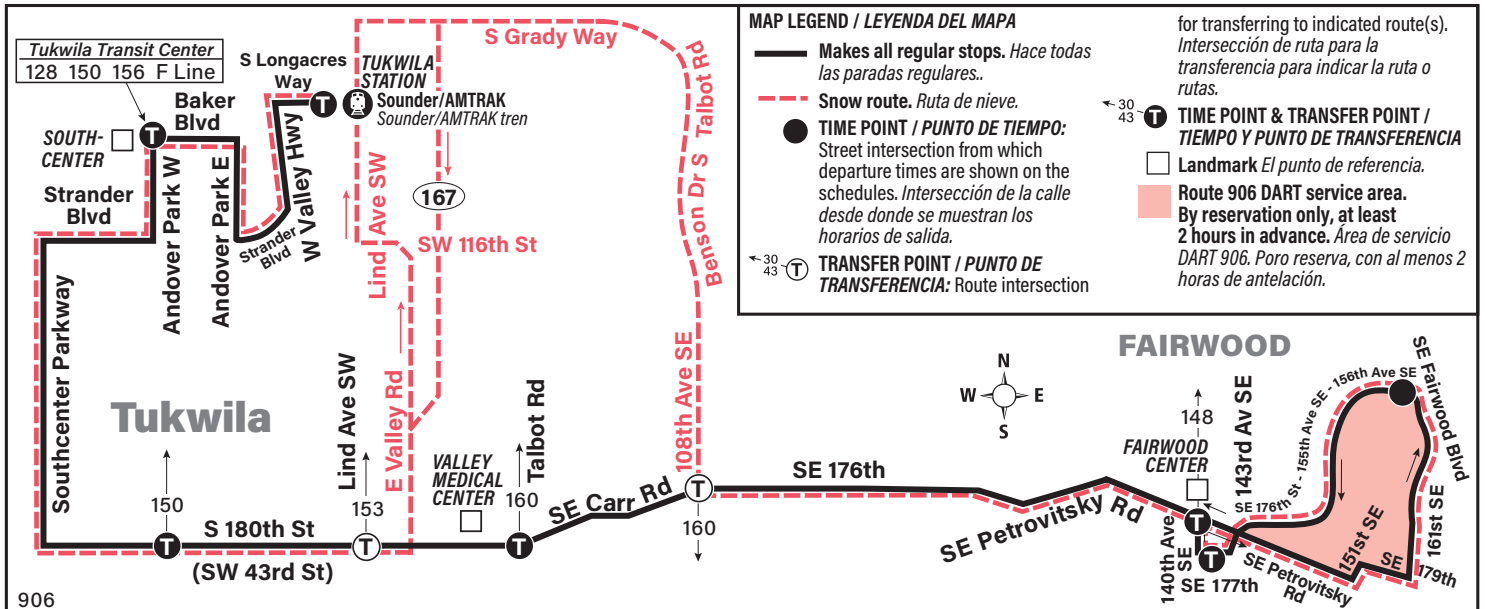

Fairwood, Valley Medical Center, Southcenter, Tukwila Station

September 14, 2024
thru March 28, 2025

Del 14 de septiembre de 2024
al 28 de marzo de 2025

DART Service Information

Fairwood accessible dial-a-ride transit (DART) offers you two transportation services: fixed and (limited) variable routing.

Route 906 provides DART service in portions of the Fairwood area (see map) at the following times:

- Monday thru Friday (except holidays): 6 a.m. - 11:30 p.m.
- Saturday & Sunday: 8:20 a.m. - 7 p.m.

Reservations / Limited Flexible Routing

Route 906 Saturday to Fairwood

Servicio de al sábado a Fairwood

Southcenter		Valley Medical Center	Fairwood	
Tukwila TC Bay 1	S 180th St & Andover Pk W	S Carr Rd & Talbot Rd S	SE Petrovitsky Rd & 140th Ave SE	SE 177th St & 140th Ave SE
Stop #59312	Stop #58130	Stop #59370	Stop #59552	Stop #60161
9:30	9:38	9:45	9:55	9:59
10:30	10:38	10:45	10:55	10:59
11:30	11:38	11:45	11:55	11:59
12:30	12:39	12:47	12:58	1:02
1:30	1:39	1:47	1:58	2:02
2:30	2:39	2:47	2:58	3:02
3:30	3:39	3:47	3:58	4:02
4:30	4:39	4:47	4:58	5:02
5:30	5:40	5:49	5:59	6:03
6:30	6:38	6:46	6:55	6:59
Bold PM time				

Route 906 Sunday to Fairwood

Servicio de domingo a Fairwood

Southcenter		Valley Medical Center	Fairwood	
Tukwila TC Bay 1	S 180th St & Andover Pk W	S Carr Rd & Talbot Rd S	SE Petrovitsky Rd & 140th Ave SE	SE 177th St & 140th Ave SE
Stop #59312	Stop #58130	Stop #59370	Stop #59552	Stop #60161
9:30	9:38	9:45	9:54	9:58
10:30	10:38	10:45	10:54	10:58
11:30	11:38	11:45	11:54	11:58
12:30	12:39	12:47	12:57	1:01
1:30	1:39	1:47	1:57	2:01
2:30	2:39	2:47	2:57	3:01
3:30	3:39	3:47	3:57	4:01
4:30	4:39	4:47	4:57	5:01
5:30	5:39	5:48	5:57	6:01
6:30	6:38	6:46	6:53	6:57
Bold PM time				