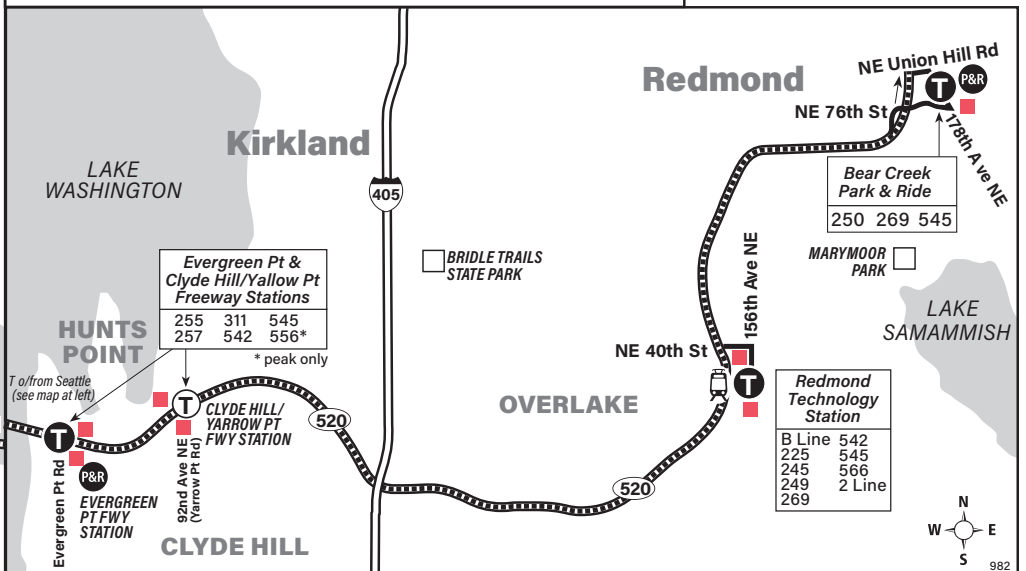

August 28, 2024 thru June 6, 2025

Del 28 de agosto de 2024 al 6 de junio de 2025

Serves University Preparatory Academy and Lakeside School

Bear Creek P&R, Redmond Technology Station, Evergreen Pt Station, UW, Ravenna, Haller Lake

Passenger Stops

- Bear Creek Park & Ride
- 156th Ave NE / Redmond Tech Station Bay 8 (AM)
- SR-520 / NE 40th St Station (PM)
- Clyde Hill / Yarrow Point Station
- Evergreen Point Station
- Montlake Blvd NE / NE Pacific Pl (UW Station / 1 Line - AM)
- 25th Ave NE / NE 80th St (University Prep)
- NE 125th St / 15th Ave NE (PM)
- 1st Ave NE / NE 135th St (Lakeside Middle School)
- 1st Ave NE / NE 140th St (Lakeside Upper School)

Adverse Weather Information

During adverse weather conditions when Metro cannot safely negotiate certain roadways, Route 982 could be rerouted or canceled. For additional snow route information, call Metro at 206-553-3000, or visit Metro at kingcounty.gov/metro. For school cancellation information, call your school and/or listen to local media reports.

MAP LEGEND

- Makes all Route 982 stops (see bus stop list)
- Makes limited stops (except at freeway stations)
- Route deviation due to snow
- Time Point Street intersection from which departure times are shown on the schedules.
- Transfer Point Route intersection for transferring to indicated route(s).
- Time Point & Transfer Point
- Landmark
- Bus stop (see bus stop list).
- Park & Ride
- 1 or 2 Line (Link)