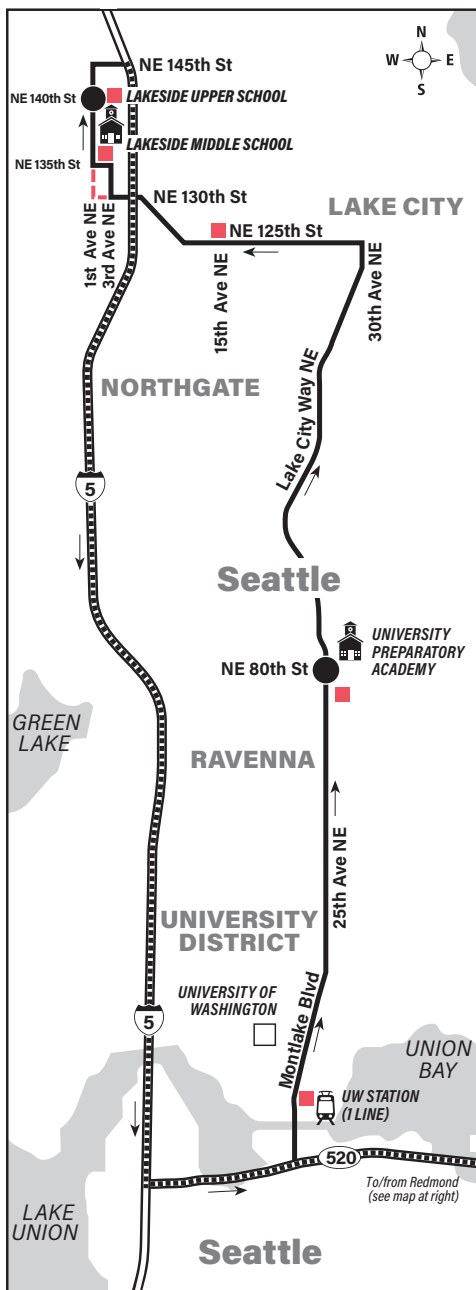

August 28, 2024 thru June 6, 2025

Del 28 de agosto de 2024 al 6 de junio de 2025

Serves University Preparatory Academy and Lakeside School

Bear Creek P&R, Redmond Technology Station, Evergreen Pt Station, UW, Ravenna, Haller Lake

Passenger Stops

- Bear Creek Park & Ride
- 156th Ave NE / Redmond Tech Station Bay 8 (AM)
- SR-520 / NE 40th St Station (PM)
- Clyde Hill / Yarrow Point Station
- Evergreen Point Station
- Montlake Blvd NE / NE Pacific Pl (UW Station / 1 Line - AM)
- 25th Ave NE / NE 80th St (University Prep)
- NE 125th St / 15th Ave NE (PM)
- 1st Ave NE / NE 135th St (Lakeside Middle School)
- 1st Ave NE / NE 140th St (Lakeside Upper School)

Adverse Weather Information

During adverse weather conditions when Metro cannot safely negotiate certain roadways, Route 982 could be rerouted or canceled. For additional snow route information, call Metro at 206-553-3000, or visit Metro at kingcounty.gov/metro. For school cancellation information, call your school and/or listen to local media reports.

MAP LEGEND

- Makes all Route 982 stops (see bus stop list)
- Makes limited stops (except at freeway stations)
- Route deviation due to snow
- Time Point Street intersection from which departure times are shown on the schedules.
- Transfer Point Route intersection for transferring to indicated route(s).
- Time Point & Transfer Point
- Landmark
- Bus stop (see bus stop list).
- Park & Ride
- 1 or 2 Line (Link)