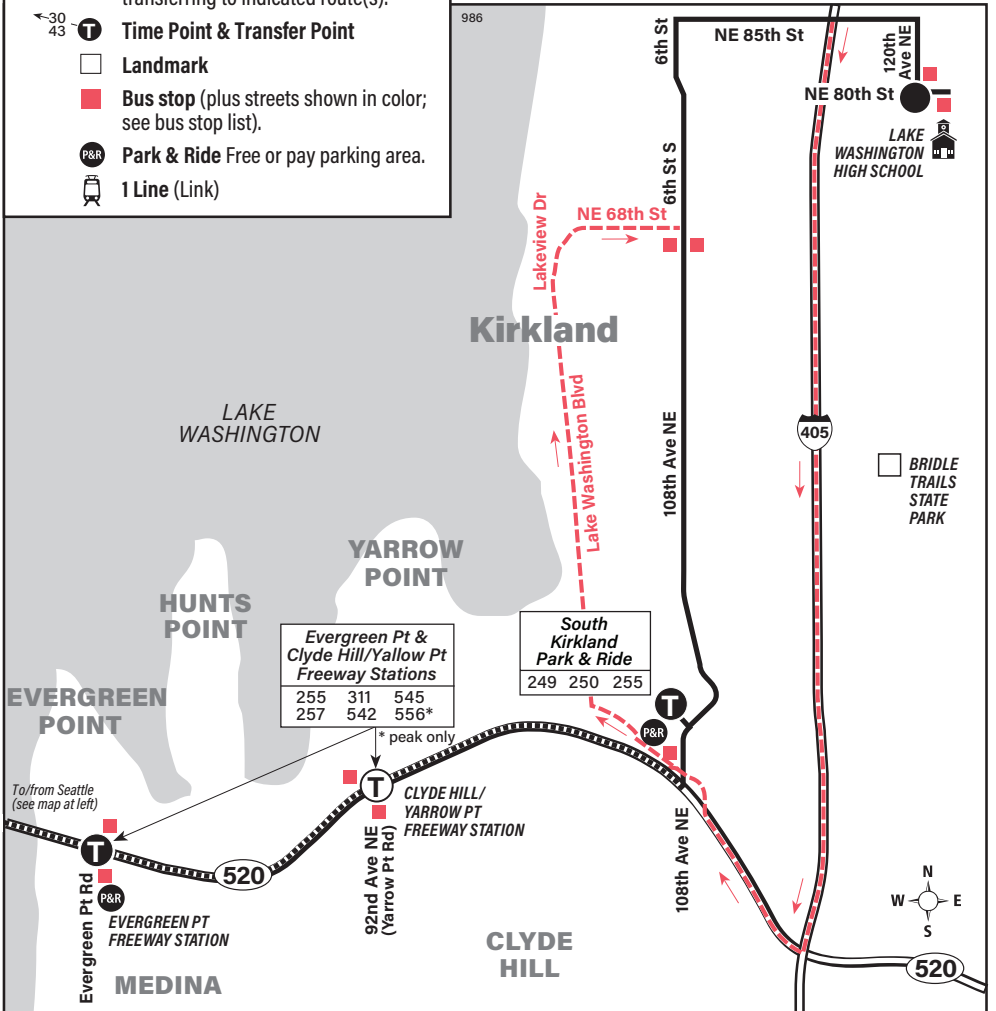

August 28, 2024 thru June 6, 2025

Del 28 de agosto de 2024 al 6 de junio de 2025

986

Serves University Preparatory Academy and Lakeside School

**Kirkland, S Kirkland P&R, Clyde Hill/
Yarrow Point Station, Evergreen Point Station,
Montlake, Ravenna, Haller Lake**

MAP LEGEND

- Makes all Route 986 stops (see bus stop list)
- Makes no stops (except at freeway stations)
- Route deviation due to snow
- Time Point Street intersection from which departure times are shown on the schedules.
- Transfer Point Route intersection for transferring to indicated route(s).
- Time Point & Transfer Point
- Landmark
- Bus stop (plus streets shown in color; see bus stop list).
- Park & Ride Free or pay parking area.
- 1 Line (Link)

Passenger Stops

- 120th Ave NE / NE 80th St
- 108th Ave NE / NE 68th St
- S Kirkland P&R
- Yarrow Point Station
- Evergreen Point Station
- Montlake Blvd E / E Shelby St (AM)
- 25th Ave NE / NE 80 St (University Prep)
- NE 125th St / 15th Ave NE (PM)
- 1st Ave NE / NE 135th St (Lakeside Middle School)
- 1st Ave NE / NE 140th St (Lakeside Upper School)

Route 986 Monday thru Friday to Haller Lake

Servicio de lunes a viernes a Haller Lake

Lake Washington High School		Evergreen Point Station	Montlake	Wedgwood	Lakeside School
120th Ave NE & NE 80th St	South Kirkland P&R	SR-520 & Evergreen Pt Rd	Montlake Blvd E & E Shelby St	25th Ave NE & NE 80th St	1st Ave NE & NE 140th St
Stop #70691	Stop #74450	Stop #71355	Stop #25752	Stop #25798	Stop #81294
7:12	7:21	7:27	7:35‡	7:48	8:04‡
‡ Estimated time.					