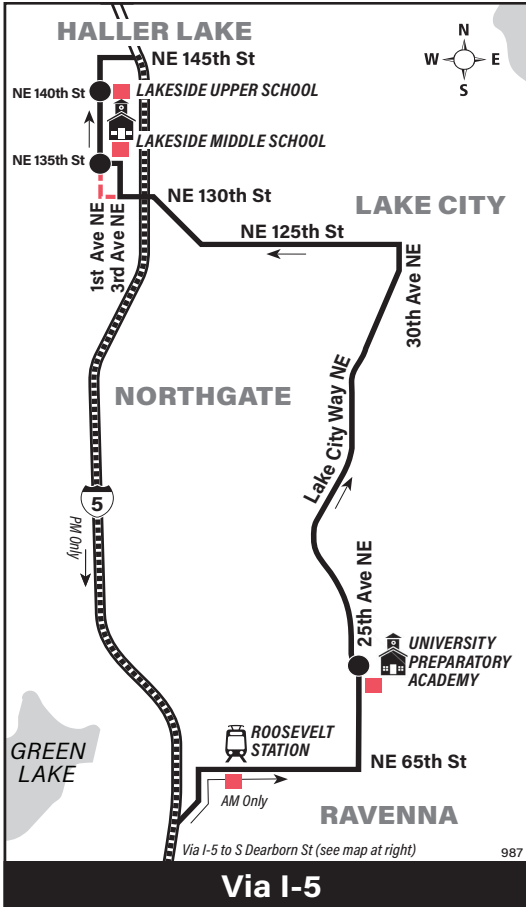

August 28, 2024 thru June 6, 2025

Del 28 de agosto de 2024 al 6 de junio de 2025

987

Serves University Preparatory Academy and Lakeside School

South Park, Rainier Beach, Seward Park, Mount Baker Transit Center, Roosevelt, Ravenna, Haller Lake

MAP LEGEND

- Makes all Route 987 stops (see bus stop list)
- Makes no stops
- Route deviation due to snow
- Time Point** Street intersection from which departure times are shown on the schedules.
- Landmark** A significant geographical reference point.
- Bus stop** ("B" indicates both sides of street; see bus stop list).
- Park & Ride** Free or pay parking area.
- 1 Line (Link)**

Text your bus stop number to 62550 to get real-time bus arrival times on your mobile device.

Route 987 Monday thru Friday to Haller Lake

Servicio de lunes a viernes a Haller Lake

South Park	Rainier Beach			Roosevelt Station Bay 1	Wedgwood	Lakeside School	
S Cloverdale St & 8th Ave S	S Henderson St & Rainier Ave S	Mount Baker TC Bay 1	S Dearborn St & Corwin Pl S	NE 65th St & Roosevelt Way NE	25th Ave NE & NE 80th St	1st Ave NE & NE 135th St	1st Ave NE & NE 140th St
Stop #32120	Stop #31135	Stop #8401	Stop #55875	Stop #16430	Stop #25798	Stop #75304	Stop #81294
6:45x	6:59x	7:14x	7:22x	7:40x	7:48x‡	8:03x‡	8:05x
x Express Trip. ‡ Estimated time.							

Route 987 Monday thru Friday to Rainier Beach, South Park

Servicio de lunes a viernes a Rainier Beach, South Park

Lakeside School				Rainier Beach	South Park
1st Ave NE & NE 135th St	1st Ave NE & NE 140th St	S Dearborn St & Corwin Pl S	Mount Baker TC Bay 2	S Henderson St & Rainier Ave S	S Cloverdale St & 12th Ave S
Stop #75304	Stop #81294	Stop #55940	Stop #8402	Stop #34544	Stop #31680
3:33wx	3:36x	4:09x‡	4:19x‡	4:40x‡	4:56x‡
PM time w Bus leaves at this time. It arrives several minutes earlier. x Express Trip. ‡ Estimated time.					