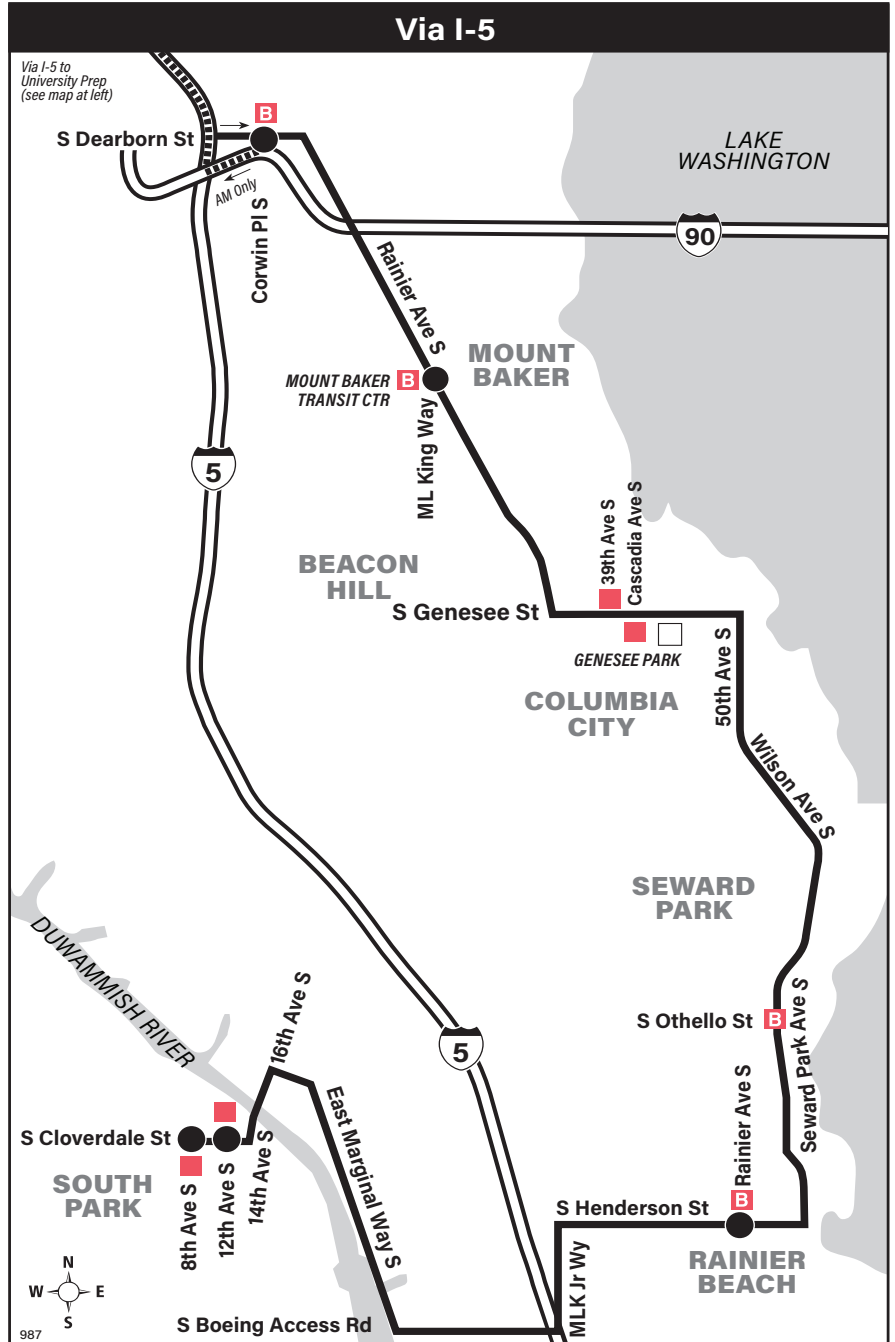

August 28, 2024 thru June 6, 2025

Del 28 de agosto de 2024 al 6 de junio de 2025

987

Serves University Preparatory Academy and Lakeside School

South Park, Rainier Beach, Seward Park, Mount Baker Transit Center, Roosevelt, Ravenna, Haller Lake

MAP LEGEND

- Makes all Route 987 stops (see bus stop list)
- Makes no stops
- Route deviation due to snow
- Time Point** Street intersection from which departure times are shown on the schedules.
- Landmark** A significant geographical reference point.
- Bus stop** ("B" indicates both sides of street; see bus stop list).
- Park & Ride** Free or pay parking area.
- 1 Line (Link)**

Text your bus stop number to 62550 to get real-time bus arrival times on your mobile device.

Route 987 Monday thru Friday to Haller Lake

Servicio de lunes a viernes a Haller Lake

South Park	Rainier Beach			Roosevelt Station Bay 1	Wedgwood	Lakeside School	
S Cloverdale St & 8th Ave S	S Henderson St & Rainier Ave S	Mount Baker TC Bay 1	S Dearborn St & Corwin Pl S	NE 65th St & Roosevelt Way NE	25th Ave NE & NE 80th St	1st Ave NE & NE 135th St	1st Ave NE & NE 140th St
Stop #32120	Stop #31135	Stop #8401	Stop #55875	Stop #16430	Stop #25798	Stop #75304	Stop #81294
6:45x	6:59x	7:14x	7:22x	7:40x	7:48x‡	8:03x‡	8:05x
x Express Trip. ‡ Estimated time.							

Route 987 Monday thru Friday to Rainier Beach, South Park

Servicio de lunes a viernes a Rainier Beach, South Park

Lakeside School				Rainier Beach	South Park
1st Ave NE & NE 135th St	1st Ave NE & NE 140th St	S Dearborn St & Corwin Pl S	Mount Baker TC Bay 2	S Henderson St & Rainier Ave S	S Cloverdale St & 12th Ave S
Stop #75304	Stop #81294	Stop #55940	Stop #8402	Stop #34544	Stop #31680
3:33wx	3:36x	4:09x‡	4:19x‡	4:40x‡	4:56x‡
PM time w Bus leaves at this time. It arrives several minutes earlier. x Express Trip. ‡ Estimated time.					