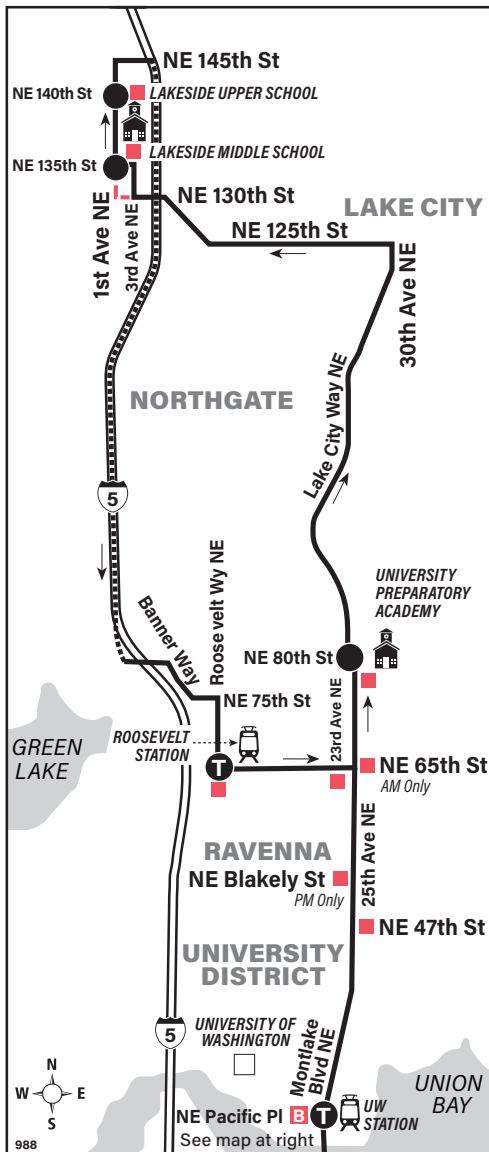

## Madrona, Montlake, UW Station, Roosevelt Station, Haller Lake

**MAP LEGEND**

- Makes all Route 988 stops (see bus stop list)
- Makes no stops
- Snow route deviation
- Time Point Street intersection from which departure times are shown on the schedules.
- Transfer Point Route intersection for transferring to indicated route(s).
- Landmark
- Bus stop ("B" indicates both sides of street; see bus stop list).
- 1 Line (Link)

### Passenger Stops

- 1st Ave NE / NE 135th St (Lakeside Middle School)
- 1st Ave NE / NE 140th St (Lakeside Upper School)
- 25th Ave NE / NE 80th St (AM only)
- NE 65th St / Roosevelt Way NE (PM only)
- NE 65th St / 23rd Ave NE (PM only)
- 25th Ave NE / NE 65th St (AM only)
- 25th Ave NE / NE 47th St (AM only)
- 25th Ave NE / NE Blakely St (PM only)
- Montlake Blvd NE / NE Pacific Pl
- 24th Ave E / E McGraw St
- 24th Ave E / E Galer St
- 23rd Ave E / E Aloha St
- 23rd Ave E / E Republican St
- E Madison St / 28th Ave E (AM) (27th Ave E - PM)
- M.L. King Jr Way / E Olive St
- E Union St / 33rd Ave E (AM only)
- E Union St / 32nd Ave E (PM only)

## Route 988 Monday thru Friday to Haller Lake

Servicio de lunes a viernes a Haller Lake

Madrona	Capitol Hill		Wedgwood	Lakeside School	
33rd Ave & E Union St	23rd Ave E & E Aloha St	UW Station Bay 4	25th Ave NE & NE 80th St	1st Ave NE & NE 135th St	1st Ave NE & NE 140th St
Stop #2940	Stop #29280	Stop #25755	Stop #25798	Stop #75304	Stop #81294
7:20x	7:29x	7:37x‡	7:46x‡	8:01x‡	8:04x
<b>x</b> Express Trip. <b>‡</b> Estimated time.					