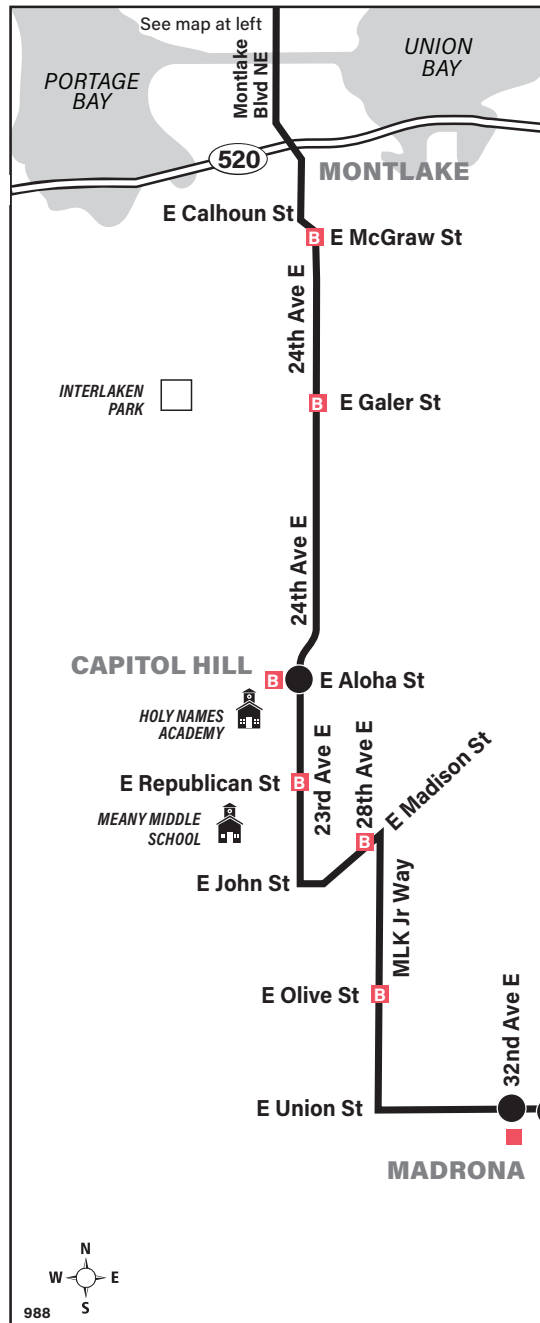

## Madrona, Montlake, UW Station, Roosevelt Station, Haller Lake

**MAP LEGEND**

- Makes all Route 988 stops (see bus stop list)
- Makes no stops
- Snow route deviation
- Time Point Street intersection from which departure times are shown on the schedules.
- Transfer Point Route intersection for transferring to indicated route(s).
- Landmark
- Bus stop ("B" indicates both sides of street; see bus stop list).
- 1 Line (Link)

### Passenger Stops

- 1st Ave NE / NE 135th St (Lakeside Middle School)
- 1st Ave NE / NE 140th St (Lakeside Upper School)
- 25th Ave NE / NE 80th St (AM only)
- NE 65th St / Roosevelt Way NE (PM only)
- NE 65th St / 23rd Ave NE (PM only)
- 25th Ave NE / NE 65th St (AM only)
- 25th Ave NE / NE 47th St (AM only)
- 25th Ave NE / NE Blakely St (PM only)
- Montlake Blvd NE / NE Pacific Pl
- 24th Ave E / E McGraw St
- 24th Ave E / E Galer St
- 23rd Ave E / E Aloha St
- 23rd Ave E / E Republican St
- E Madison St / 28th Ave E (AM) (27th Ave E - PM)
- M.L. King Jr Way / E Olive St
- E Union St / 33rd Ave E (AM only)
- E Union St / 32nd Ave E (PM only)

## Route 988 Monday thru Friday to Haller Lake

Servicio de lunes a viernes a Haller Lake

Madrona	Capitol Hill		Wedgwood	Lakeside School	
33rd Ave & E Union St	23rd Ave E & E Aloha St	UW Station Bay 4	25th Ave NE & NE 80th St	1st Ave NE & NE 135th St	1st Ave NE & NE 140th St
Stop #2940	Stop #29280	Stop #25755	Stop #25798	Stop #75304	Stop #81294
7:20x	7:29x	7:37x‡	7:46x‡	8:01x‡	8:04x
<b>x</b> Express Trip. <b>‡</b> Estimated time.					