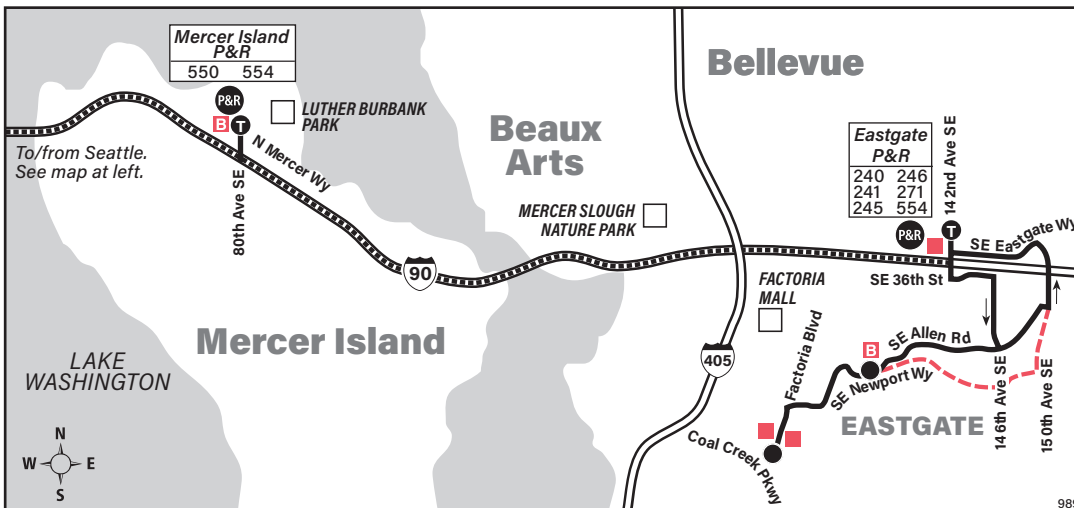

# 989

Serves University Preparatory Academy, Lakeside School and Evergreen School

**Factoria, Eastgate, Eastgate P&R, Mercer Island P&R, Ravenna, Haller Lake**

**MAP LEGEND**

- Makes all Route 989 stops** (see bus stop list).
- Makes no stops** (except at Mercer Island P&R).
- Route deviation due to snow**
- Time Point** Street intersection from which departure times are shown on the schedules.
- TIME POINT & TRANSFER POINT** Street intersection from which departure times are shown on the schedules. Also route intersection for transferring to indicated route(s).
- Landmark** A significant geographical reference point.
- Bus stop** ("B" indicates both sides of street; see bus stop list).
- Park & Ride** Free or pay parking area.

**Passenger Stops**

- Factoria Blvd SE / Coal Creek Pkwy SE
- SE Allen Rd / SE Newport Way
- Eastgate P&R (Bay 2, AM; Bay 1, PM)
- Eastgate Freeway Station
- Mercer Island P&R (Bay 1, AM; Bay 2, PM)
- 25th Ave NE / NE 80th St (University Prep - AM)
- 1st Ave NE / NE 135th St (Lakeside Middle School)
- 1st Ave NE / NE 140th St (Lakeside Upper School)
- Meridian Ave N / N 150th St (Evergreen School)

## Route 989 Monday thru Friday to Haller Lake

Servicio de lunes a viernes a Haller Lake

			Wedgwood	Lakeside School		Parkwood
Factoria Blvd & Coal Creek Pkwy	Eastgate P&R Bay 2	Mercer Island P&R	25th Ave NE & NE 80th St	1st Ave NE & NE 135th St	1st Ave NE & NE 140th St	Meridian Ave N & N 150th St
Stop #64840	Stop #67015	Stop #64140	Stop #25798	Stop #75304	Stop #81294	Stop #16330
6:51	7:03	7:16	7:47‡	8:00‡	8:13w	8:17
<b>w</b> Bus leaves at this time. It arrives several minutes earlier. <b>‡</b> Estimated time.						