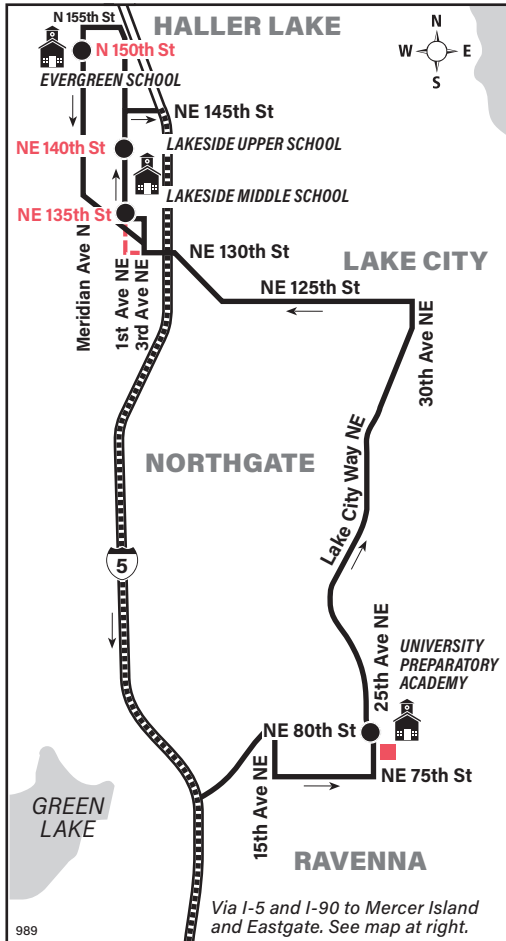

# 989

Serves University Preparatory Academy, Lakeside School and Evergreen School

**Factoria, Eastgate, Eastgate P&R, Mercer Island P&R, Ravenna, Haller Lake**

**MAP LEGEND**

- Makes all Route 989 stops** (see bus stop list).
- Makes no stops** (except at Mercer Island P&R).
- Route deviation due to snow**
- Time Point** Street intersection from which departure times are shown on the schedules.
- TIME POINT & TRANSFER POINT** Street intersection from which departure times are shown on the schedules. Also route intersection for transferring to indicated route(s).
- Landmark** A significant geographical reference point.
- Bus stop** ("B" indicates both sides of street; see bus stop list).
- Park & Ride** Free or pay parking area.

**Passenger Stops**

- Factoria Blvd SE / Coal Creek Pkwy SE
- SE Allen Rd / SE Newport Way
- Eastgate P&R (Bay 2, AM; Bay 1, PM)
- Eastgate Freeway Station
- Mercer Island P&R (Bay 1, AM; Bay 2, PM)
- 25th Ave NE / NE 80th St (University Prep - AM)
- 1st Ave NE / NE 135th St (Lakeside Middle School)
- 1st Ave NE / NE 140th St (Lakeside Upper School)
- Meridian Ave N / N 150th St (Evergreen School)

## Route 989 Monday thru Friday to Haller Lake

Servicio de lunes a viernes a Haller Lake

			Wedgwood	Lakeside School		Parkwood
Factoria Blvd & Coal Creek Pkwy	Eastgate P&R Bay 2	Mercer Island P&R	25th Ave NE & NE 80th St	1st Ave NE & NE 135th St	1st Ave NE & NE 140th St	Meridian Ave N & N 150th St
Stop #64840	Stop #67015	Stop #64140	Stop #25798	Stop #75304	Stop #81294	Stop #16330
6:51	7:03	7:16	7:47‡	8:00‡	8:13w	8:17
<b>w</b> Bus leaves at this time. It arrives several minutes earlier. <b>‡</b> Estimated time.						