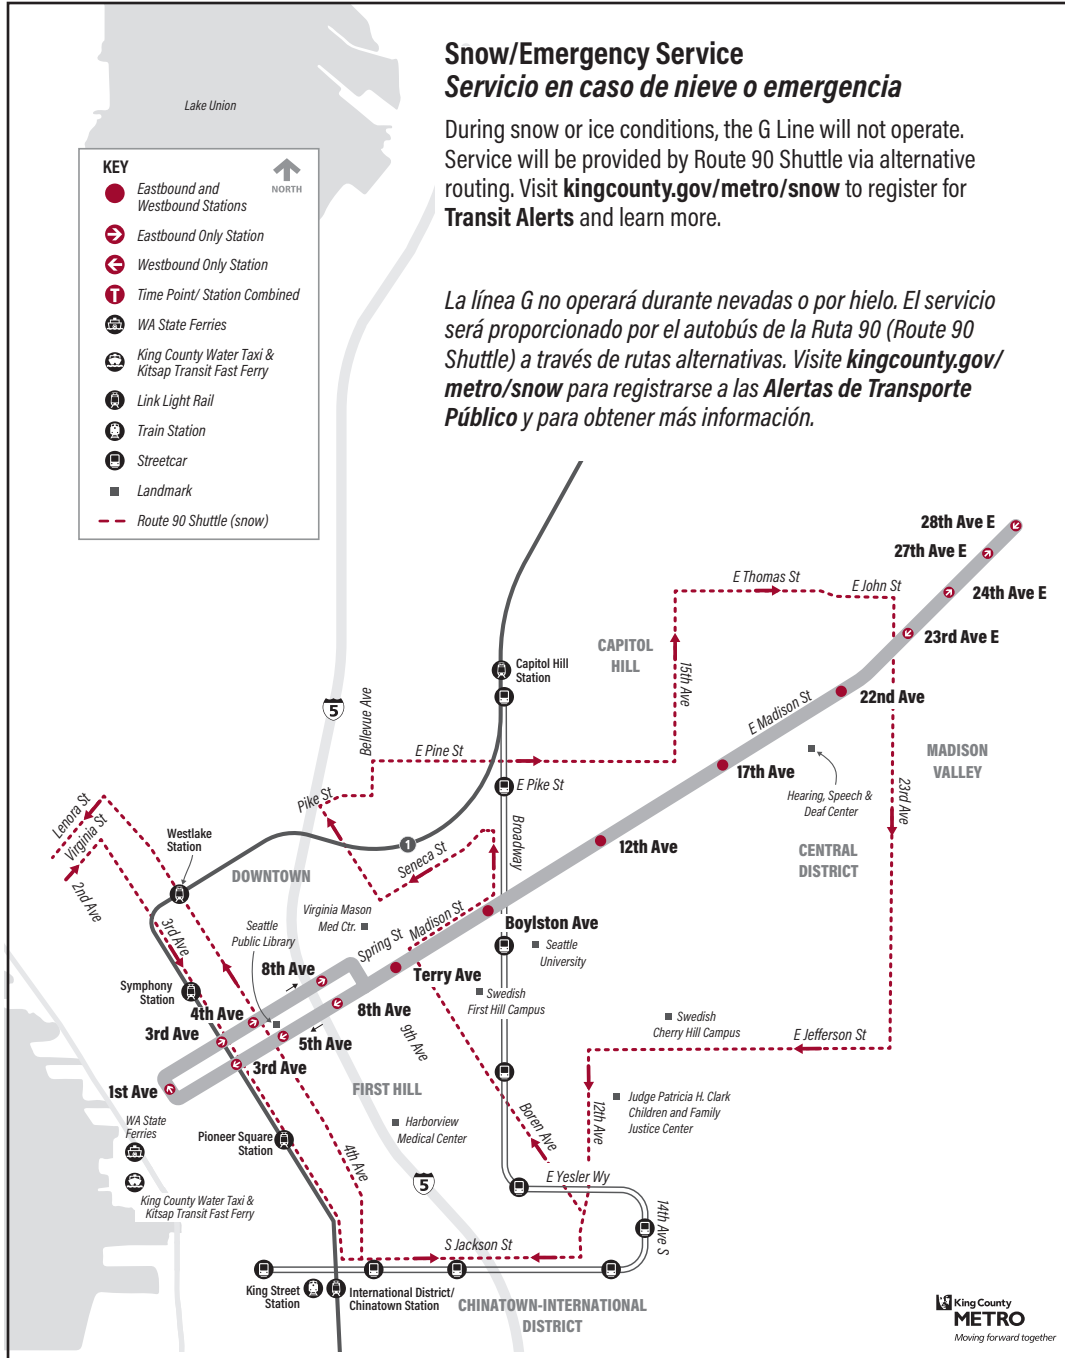

Madison Valley, Seattle University, First Hill, Downtown Seattle

What to Pay / Cuánto pagar

Adult (19 and older) Adultos (19 años y mayor)	$2.75
Children and Youth (0-18 yrs) Niños y jóvenes (0-18 años)	FREE
ORCA LIFT Fare* / Tarifa ORCA LIFT*	$1.00
RRFP cardholders (registered seniors 65+, riders with disabilities, Medicare cardholders) Titulares de Regional Reduced Fare Permit (RRFP, Tarjeta Regional de Descuento), (adultos mayores de 65 años registrados, pasajeros con discapacidades, titulares de tarjetas de Medicare)	$1.00

*Income Qualified /
*Ingresos que reúnan los requisitos

REVISED 12/09/24 Updated Snow Information