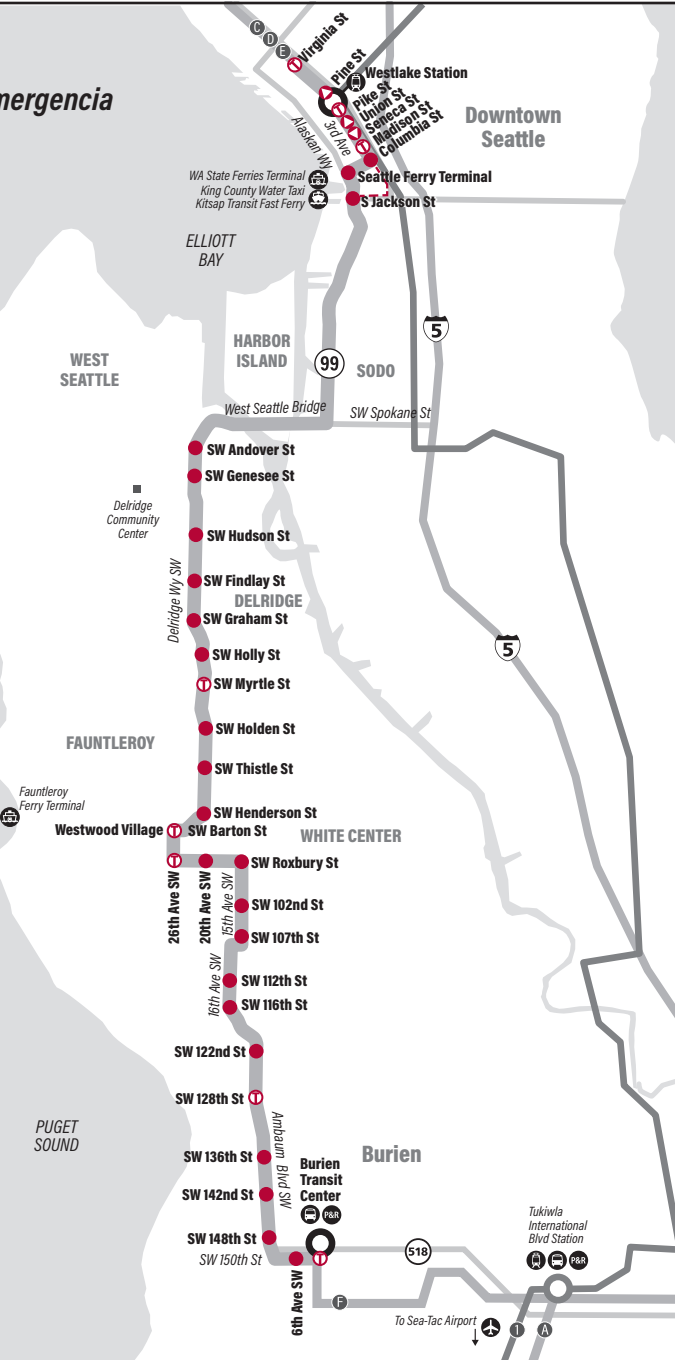

Burien Transit Center, White Center, Westwood Village, Delridge, Seattle Ferry Terminal, Westlake Station, Downtown Seattle

Snow/Emergency Service Servicio en caso de nieve o emergencia

During most snow conditions this bus will follow the special snow routing (if required) shown on the map. If Metro declares an emergency, it will operate on an **Emergency Snow Network** plan. During such an event, it is expected to operate with the same route number and follow the same snow routing as shown in this timetable. Visit kingcounty.gov/metro/snow to register for **Transit Alerts** and to learn more.

KEY

- All Stops
- Northbound Only Stop
- Southbound Only Stop
- Time Point / Stop Combined
- Transfer Station
- Buses
- 1 Line (Link)
- WA State Ferries
- King County Water Taxi & Kitsap Transit Fast Ferry
- Airport
- Park and Ride
- Snow Route
- Landmark