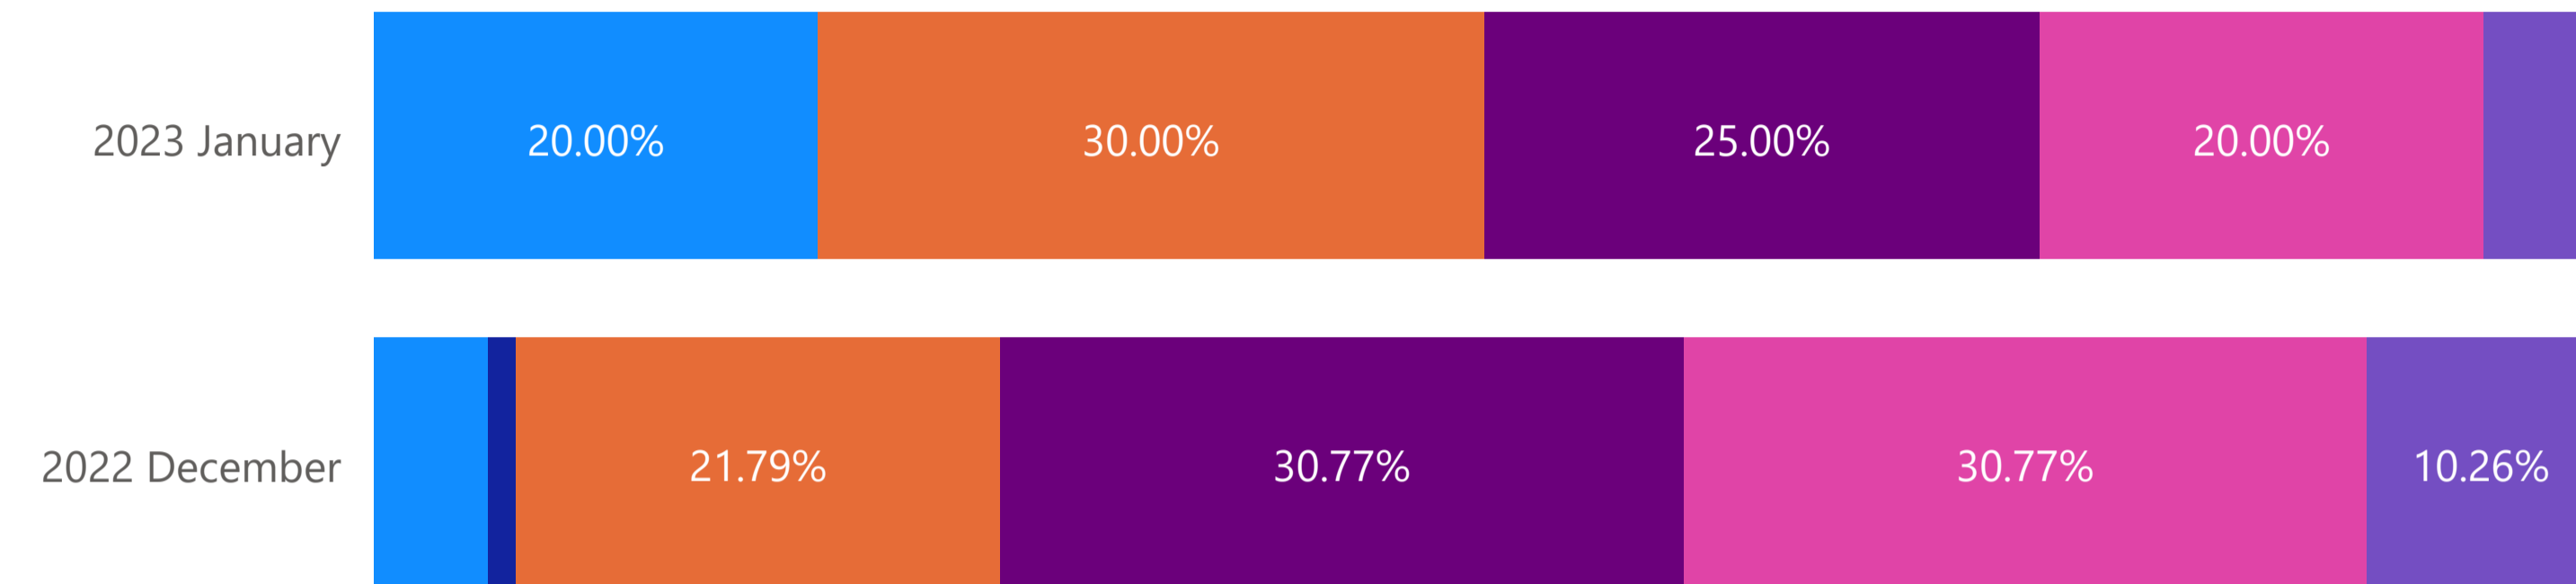

Inspection Types by Month as a Percentage

Inspection Type ● Construction I... ● Fuel Storage ... ● Part 139 Conti... ● Part 139 Day ● Part 139 Ni... ● Part 139 S...