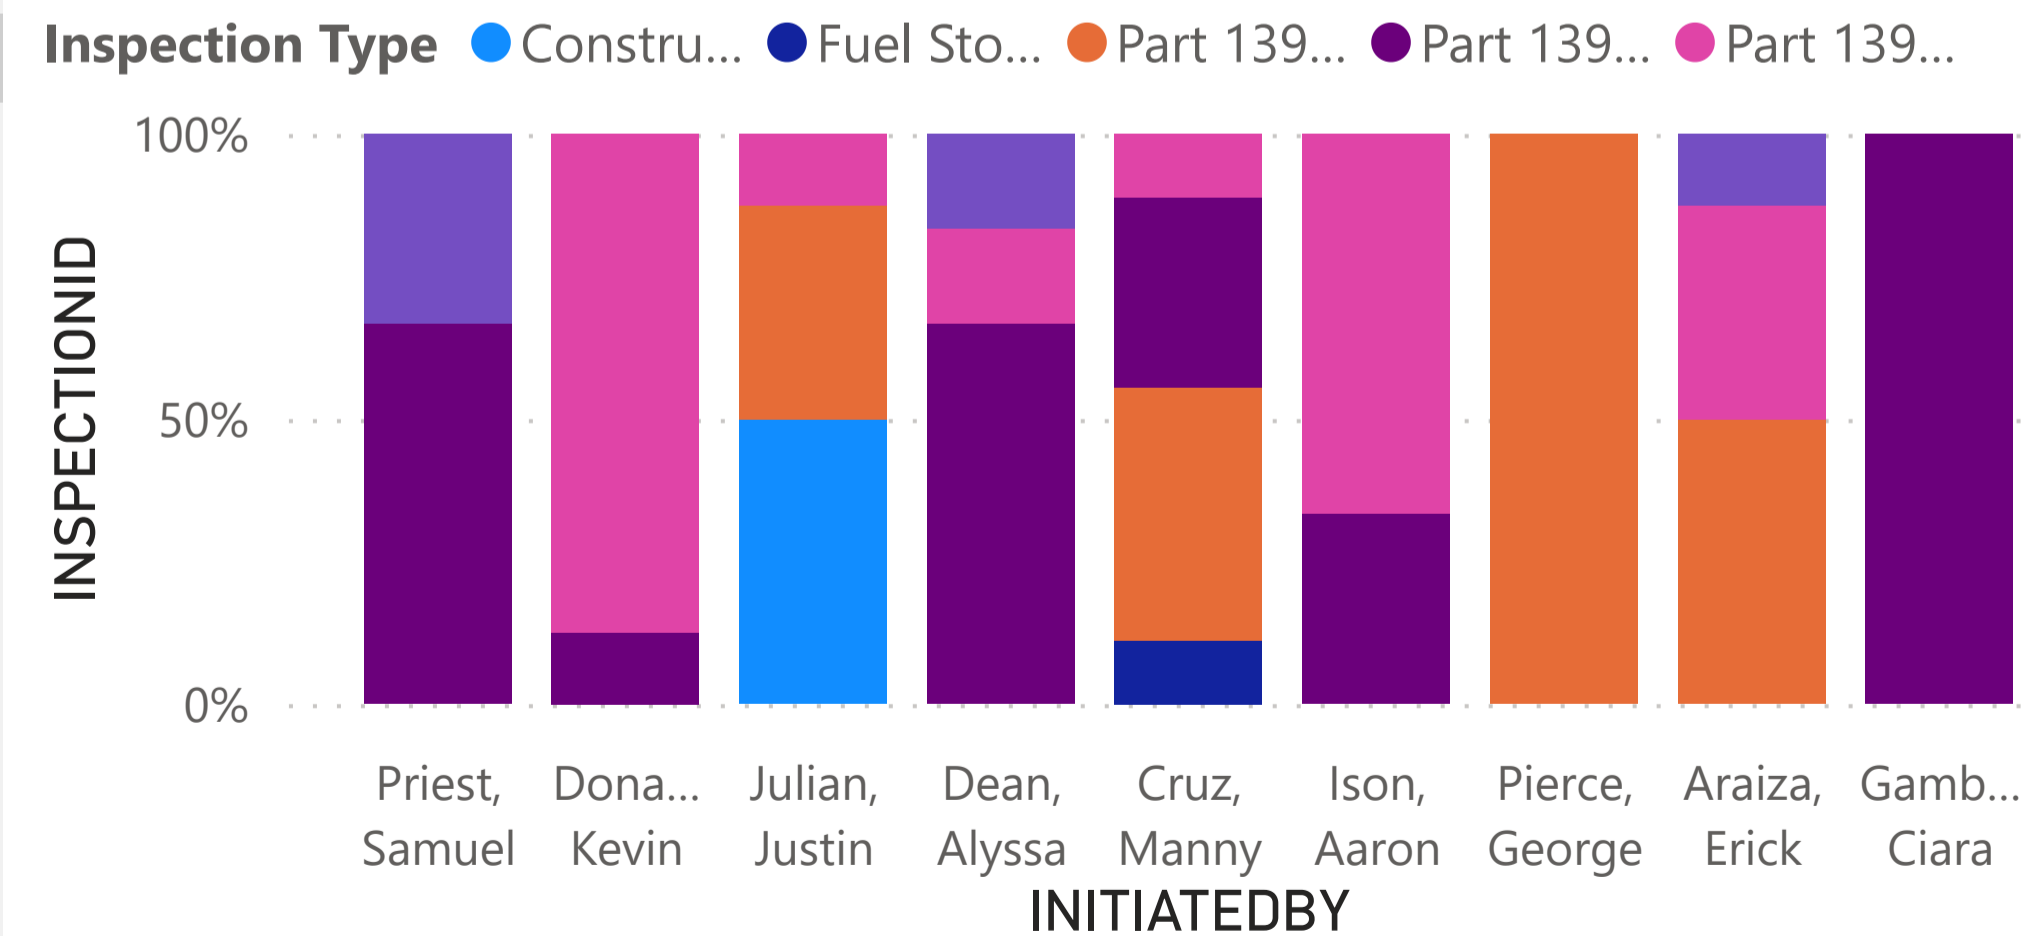

Inspection Types by Employee as a Percentage