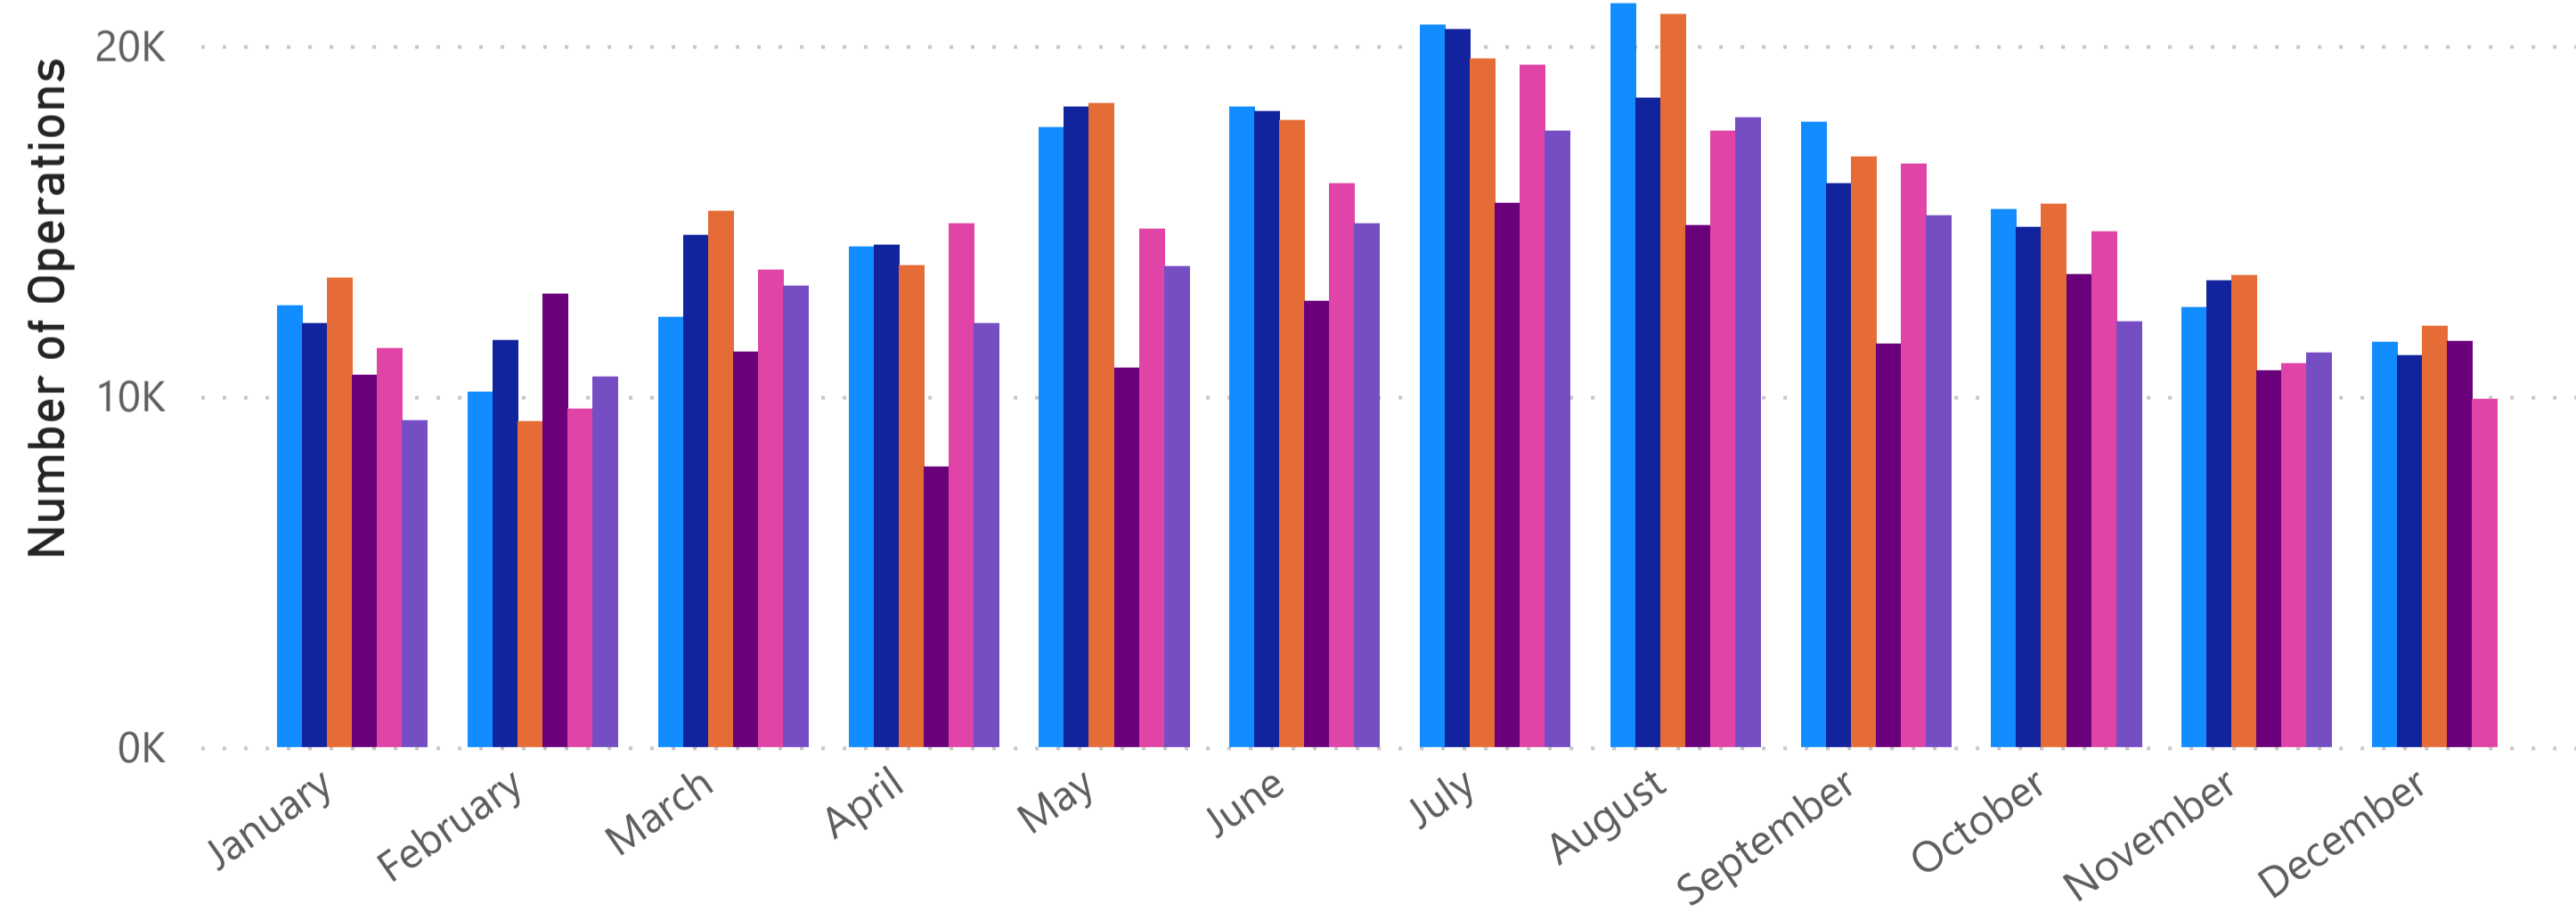

# Total Flight Operations 2017 - Present

● 2017 Total Operati... ● 2018 Total Operati... ● 2019 Total Oper... ● 2020 Total Op... ● 2021 Total O... ● 2022 Total ...

# Total Flight Operations 2017 - Present

Month	2017 Total Operations	2018 Total Operations	2019 Total Operations	2020 Total Operations	2021 Total Operations	2022 Total Operations
January	12,579	12,071	13,382	10,614	11,362	9,309
February	10,113	11,591	9,287	12,908	9,635	10,556
March	12,256	14,591	15,280	11,254	13,612	13,142
April	14,254	14,303	13,740	7,996	14,925	12,067
May	17,678	18,242	18,365	10,797	14,774	13,700
June	18,264	18,133	17,876	12,715	16,072	14,919
July	20,593	20,474	19,629	15,497	19,449	17,567
August	21,196	18,506	20,903	14,869	17,575	17,955
September	17,827	16,062	16,830	11,489	16,625	15,160
October	15,322	14,828	15,486	13,467	14,686	12,126
November	12,543	13,310	13,445	10,729	10,925	11,251
December	11,557	11,157	12,005	11,581	9,929	
<b>Total</b>	<b>184,182</b>	<b>183,268</b>	<b>186,228</b>	<b>143,916</b>	<b>169,569</b>	<b>147,752</b>

# Total Flight Operations Comparison

● 2017 Total Operati... ● 2018 Total Operati... ● 2019 Total Oper... ● 2020 Total Op... ● 2021 Total O... ● 2022 Total ...

**Year**  
 ▼

**Quarter**  
 ▼

**Month**  
 ▼

# Count of REQUESTID by CUSTFIELDNAME and CUSTFIELDVALUE

**INITIATEDBY**: All  
**CATEGORY**: Wildlife Issue  
**CUSTFIELDNAME**: Multiple selections  
**DATETIMEINIT**: Last 6 Months  
**7/8/2022 - 1/7/2023**  
**114**  
 Count of REQUESTID