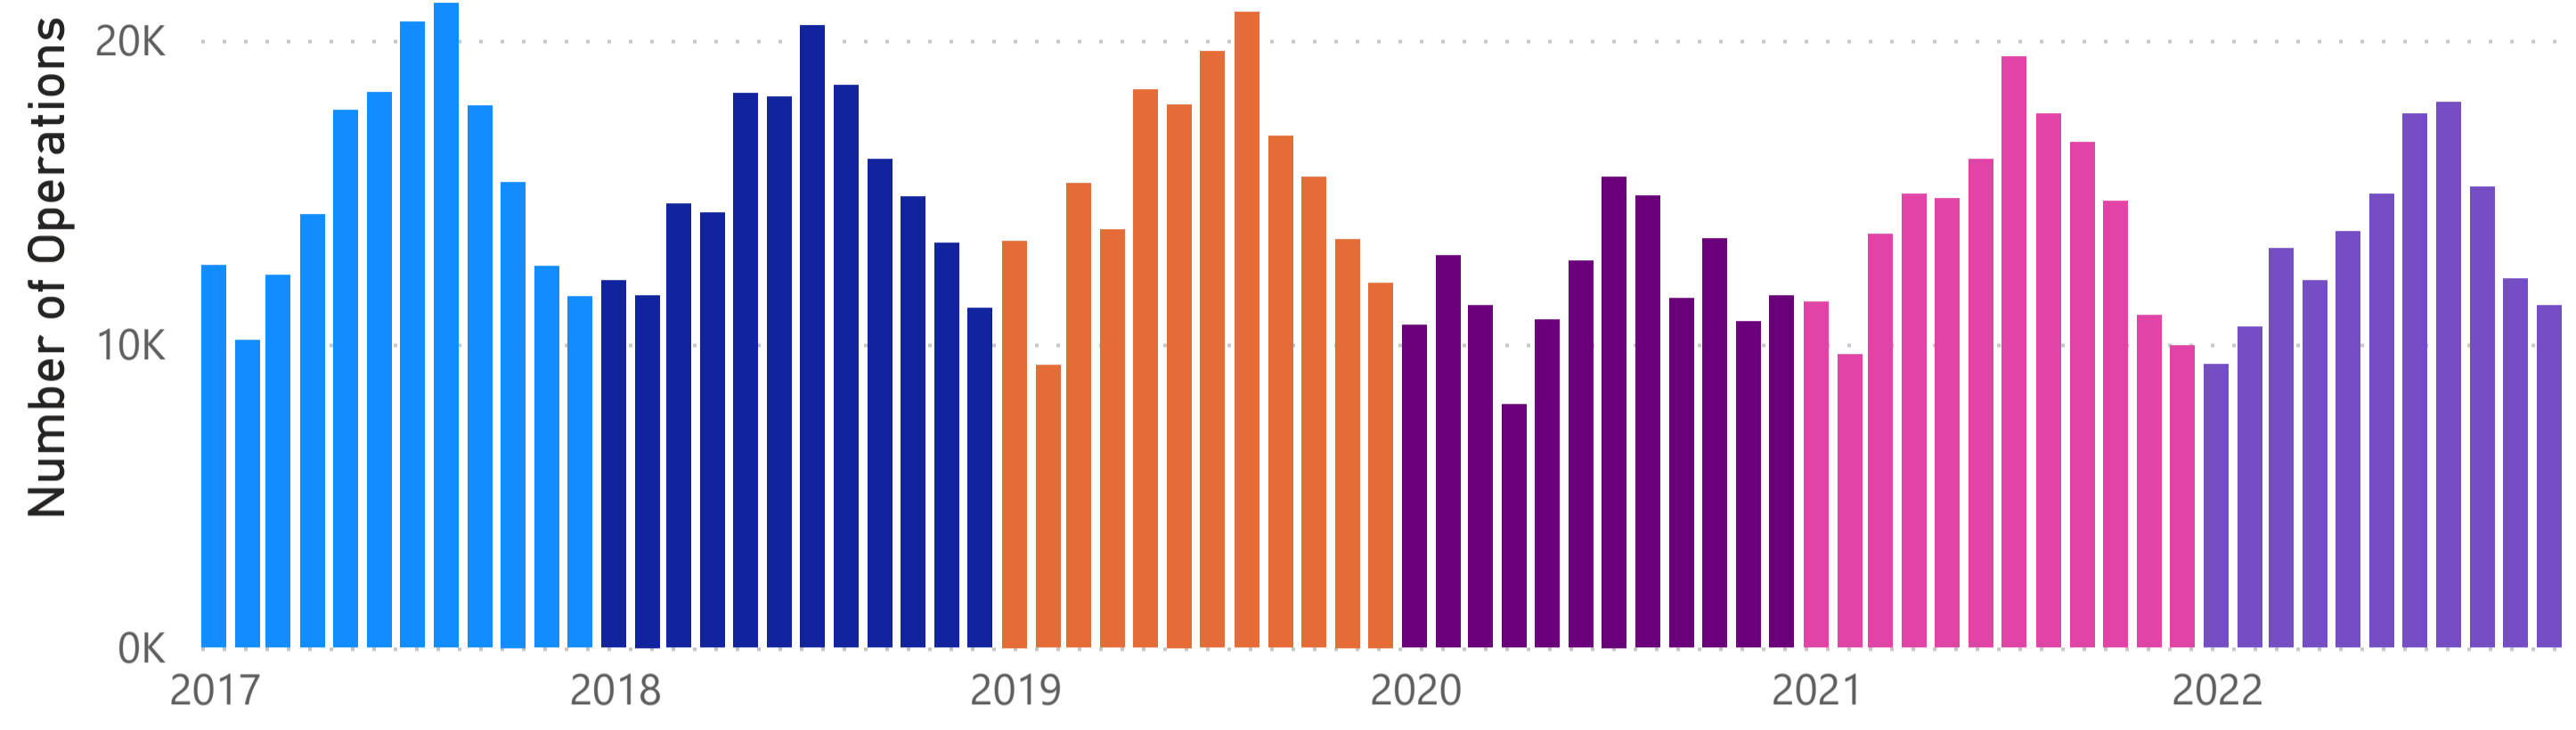

# Total Flight Operations 2017 - Present

● 2017 Total Operati... ● 2018 Total Operati... ● 2019 Total Oper... ● 2020 Total Op... ● 2021 Total O... ● 2022 Total ...

# Total Flight Operations 2017 - Present

Month	2017 Total Operations	2018 Total Operations	2019 Total Operations	2020 Total Operations	2021 Total Operations	2022 Total Operations
January	12,579	12,071	13,382	10,614	11,362	9,309
February	10,113	11,591	9,287	12,908	9,635	10,556
March	12,256	14,591	15,280	11,254	13,612	13,142
April	14,254	14,303	13,740	7,996	14,925	12,067
May	17,678	18,242	18,365	10,797	14,774	13,700
June	18,264	18,133	17,876	12,715	16,072	14,919
July	20,593	20,474	19,629	15,497	19,449	17,567
August	21,196	18,506	20,903	14,869	17,575	17,955
September	17,827	16,062	16,830	11,489	16,625	15,160
October	15,322	14,828	15,486	13,467	14,686	12,126
November	12,543	13,310	13,445	10,729	10,925	11,251
December	11,557	11,157	12,005	11,581	9,929	
<b>Total</b>	<b>184,182</b>	<b>183,268</b>	<b>186,228</b>	<b>143,916</b>	<b>169,569</b>	<b>147,752</b>

# Total Flight Operations Comparison

● 2017 Total Operati... ● 2018 Total Operati... ● 2019 Total Oper... ● 2020 Total Op... ● 2021 Total O... ● 2022 Total ...

**Year**  
 ▼

**Quarter**  
 ▼

**Month**  
 ▼

# Count of REQUESTID by CUSTFIELDNAME and CUSTFIELDVALUE

**INITIATEDBY**: All  
**CATEGORY**: Wildlife Issue  
**CUSTFIELDNAME**: Multiple selections  
**DATETIMEINIT**: Last 6 Months  
**7/8/2022 - 1/7/2023**  
**114**  
 Count of REQUESTID