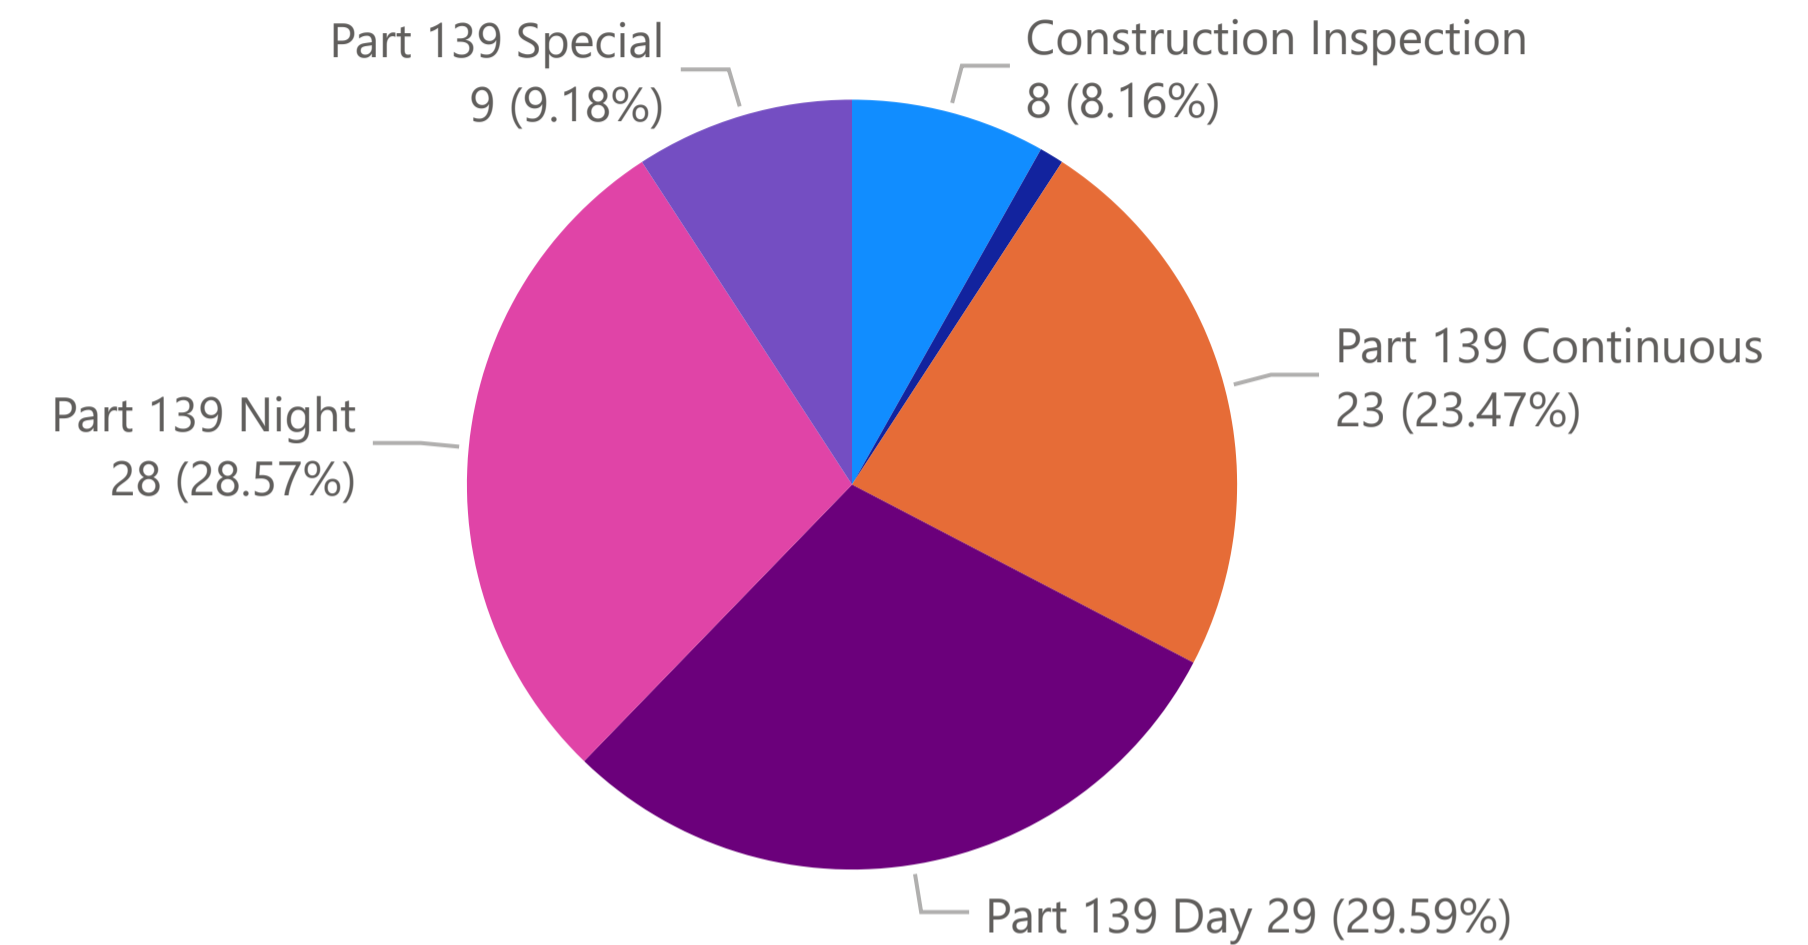

Part 139 Inspections by Type