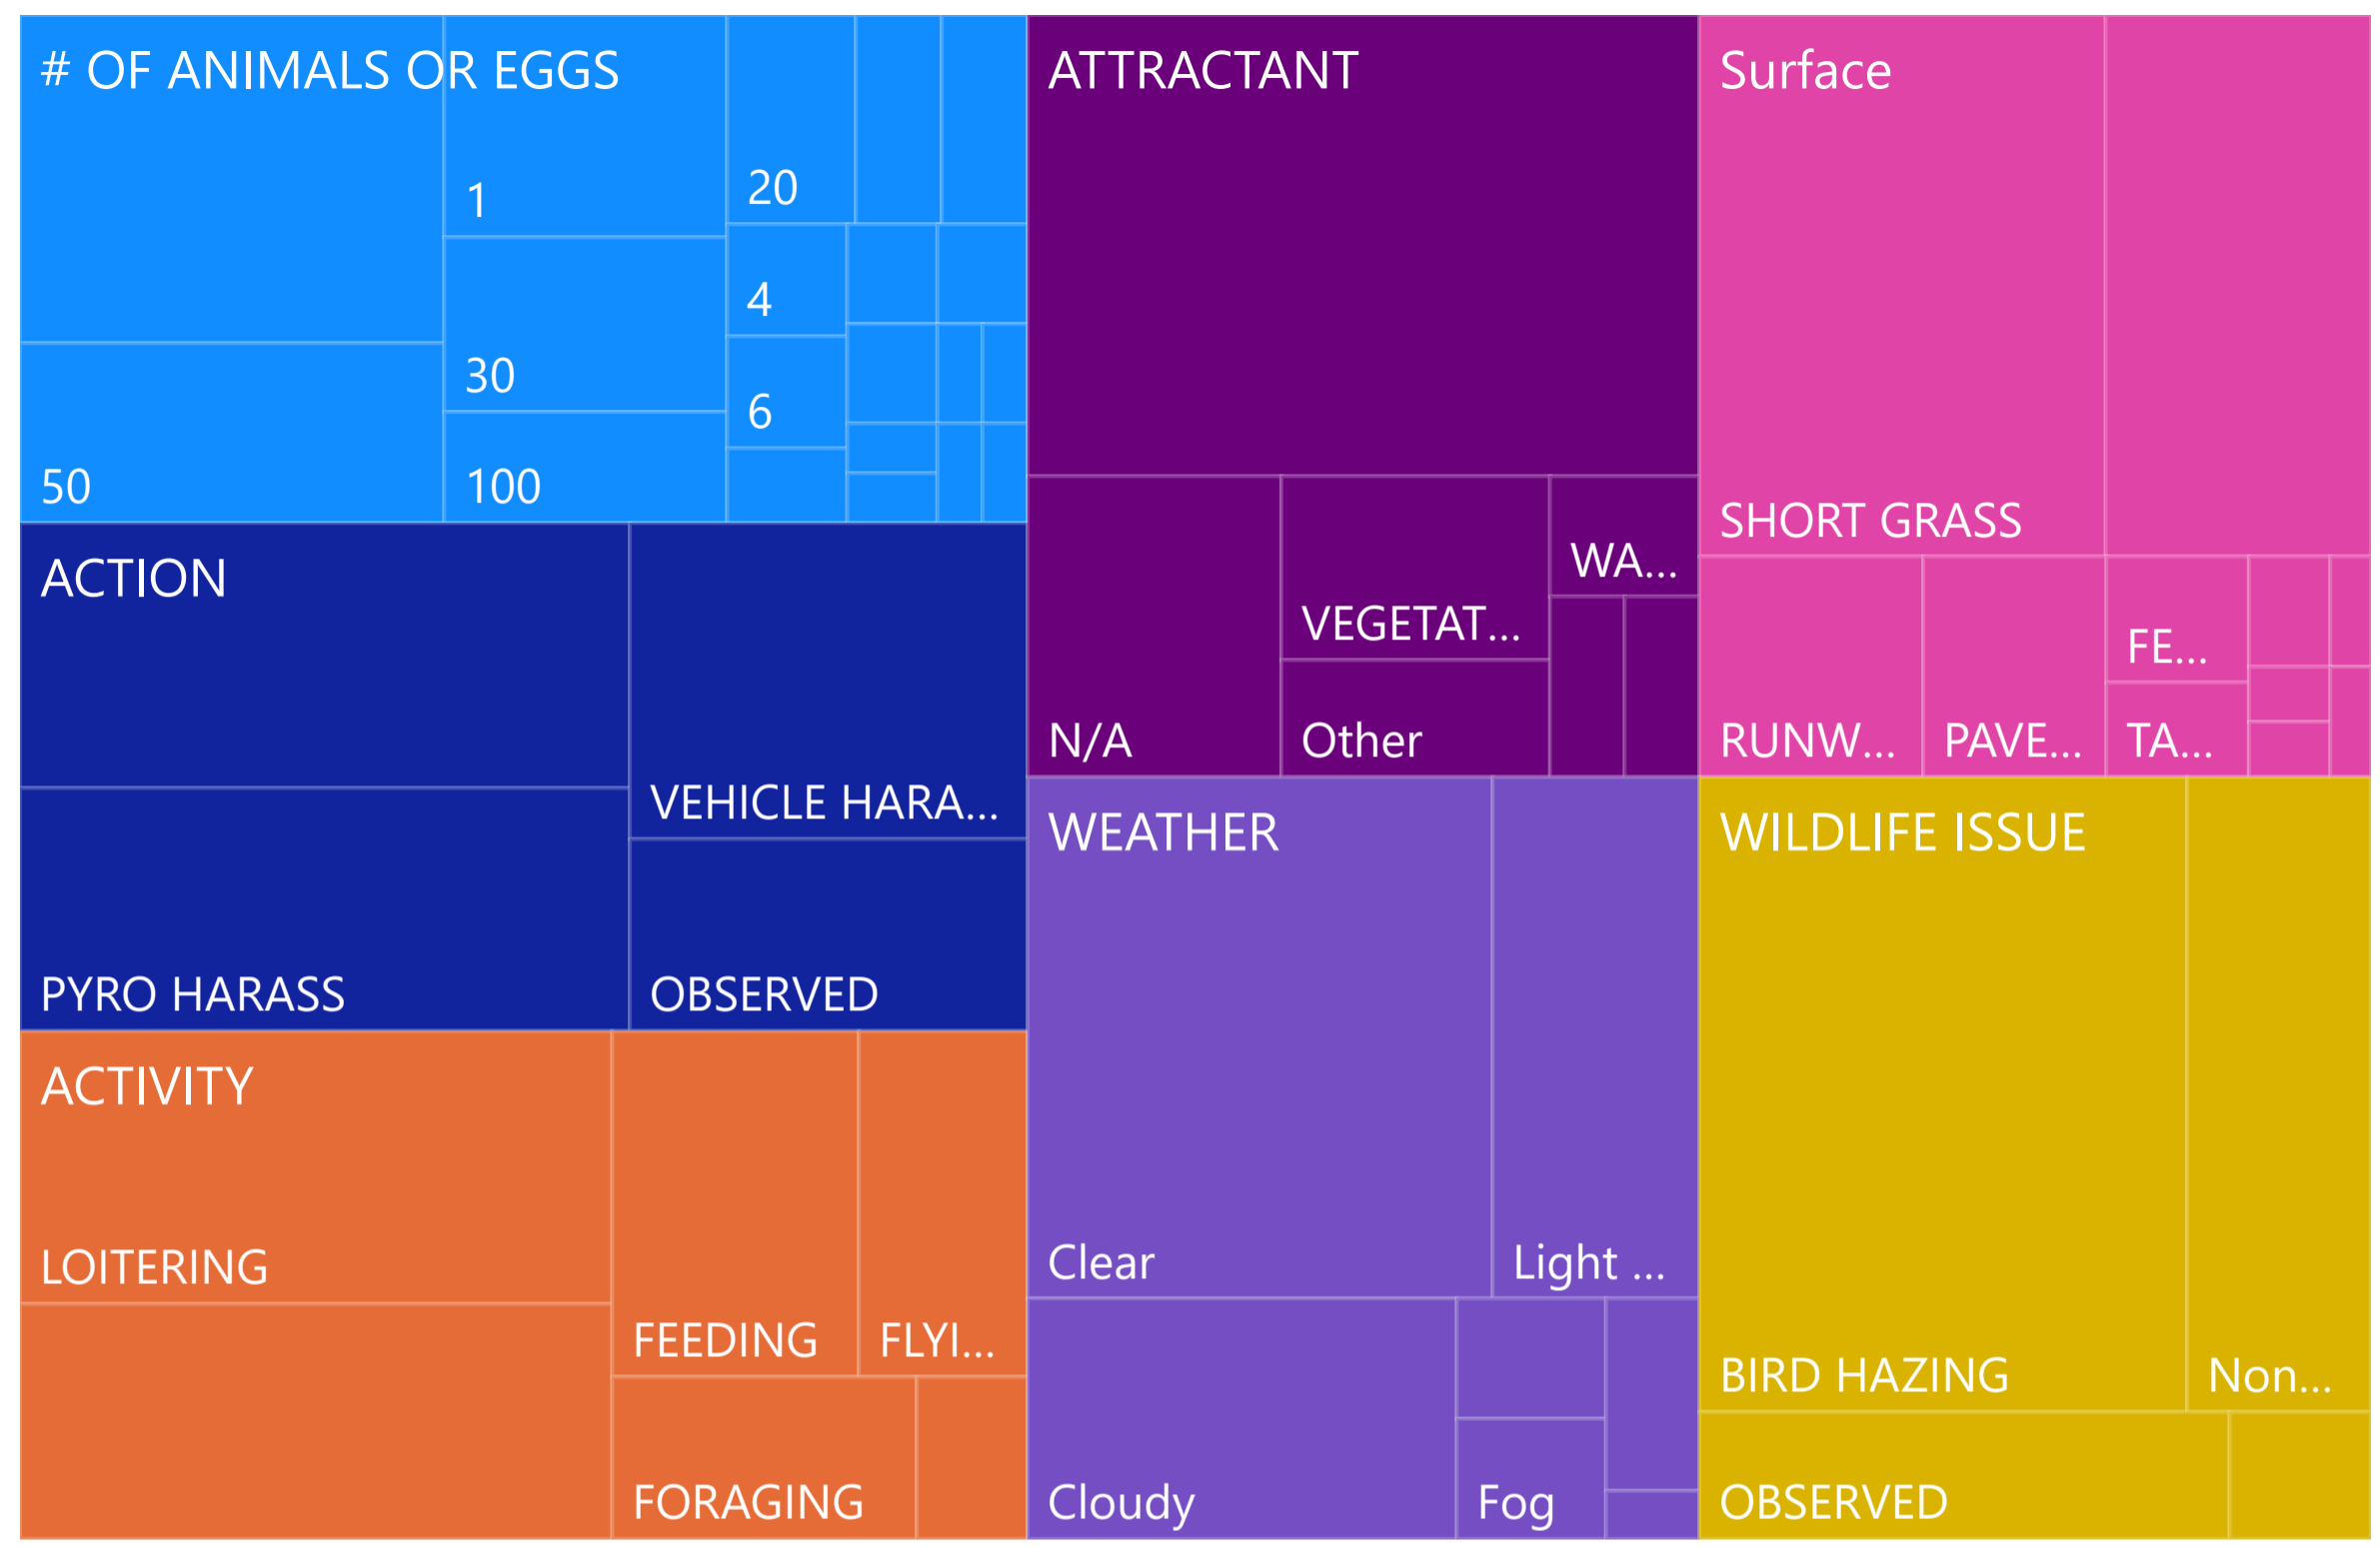

# Total Flight Operations 2017 - Present

Month	2017 Total Operations	2018 Total Operations	2019 Total Operations	2020 Total Operations	2021 Total Operations	2022 Total Operations
January	12,579	12,071	13,382	10,614	11,362	9,309
February	10,113	11,591	9,287	12,908	9,635	10,556
March	12,256	14,591	15,280	11,254	13,612	13,142
April	14,254	14,303	13,740	7,996	14,925	12,067
May	17,678	18,242	18,365	10,797	14,774	13,700
June	18,264	18,133	17,876	12,715	16,072	14,919
July	20,593	20,474	19,629	15,497	19,449	17,567
August	21,196	18,506	20,903	14,869	17,575	17,955
September	17,827	16,062	16,830	11,489	16,625	15,160
October	15,322	14,828	15,486	13,467	14,686	12,126
November	12,543	13,310	13,445	10,729	10,925	11,251
December	11,557	11,157	12,005	11,581	9,929	
<b>Total</b>	<b>184,182</b>	<b>183,268</b>	<b>186,228</b>	<b>143,916</b>	<b>169,569</b>	<b>147,752</b>

# Total Flight Operations Comparison

● 2017 Total Operati... ● 2018 Total Operati... ● 2019 Total Oper... ● 2020 Total Op... ● 2021 Total O... ● 2022 Total ...

**Year**  
 ▼

**Quarter**  
 ▼

**Month**  
 ▼

# Count of REQUESTID by CUSTFIELDNAME and CUSTFIELDVALUE

**INITIATEDBY**: All  
**CATEGORY**: Wildlife Issue  
**CUSTFIELDNAME**: Multiple selections  
**DATETIMEINIT**: Last 6 Months  
**7/8/2022 - 1/7/2023**  
**114**  
 Count of REQUESTID

Number of Logbook Entries Created Over Time

REQUESTID	# OF ANIMALS OR EGGS	ACTION	ACTIVITY	ATTRACTANT	Surface	WEATHER	WILDLIFE ISSUE
9164						Light Rain	None observed
9156	2	PYRO HARASS	LOITERING	WATER	SHORT GRASS	Heavy Rain	BIRD HAZING
9150	8	VEHICLE HARASS	LOITERING	N/A	SHORT GRASS	Light Rain	BIRD HAZING
9149	2	VEHICLE HARASS	LOITERING	N/A	PAVEMENT	Heavy Rain	BIRD HAZING
9124	1	PYRO HARASS	LOITERING	N/A	SHORT GRASS	Snow	BIRD HAZING
9113	20	VEHICLE HARASS	LOITERING	WATER	SHORT GRASS	Clear	BIRD HAZING
9094	20		LOITERING		SHORT GRASS	Clear	OBSERVED
9085	1	OBSERVED	FLYING LOCAL			Cloudy	OBSERVED
9072	10	PYRO HARASS	FLYING LOCAL	N/A	SHORT GRASS	Light Rain	BIRD HAZING