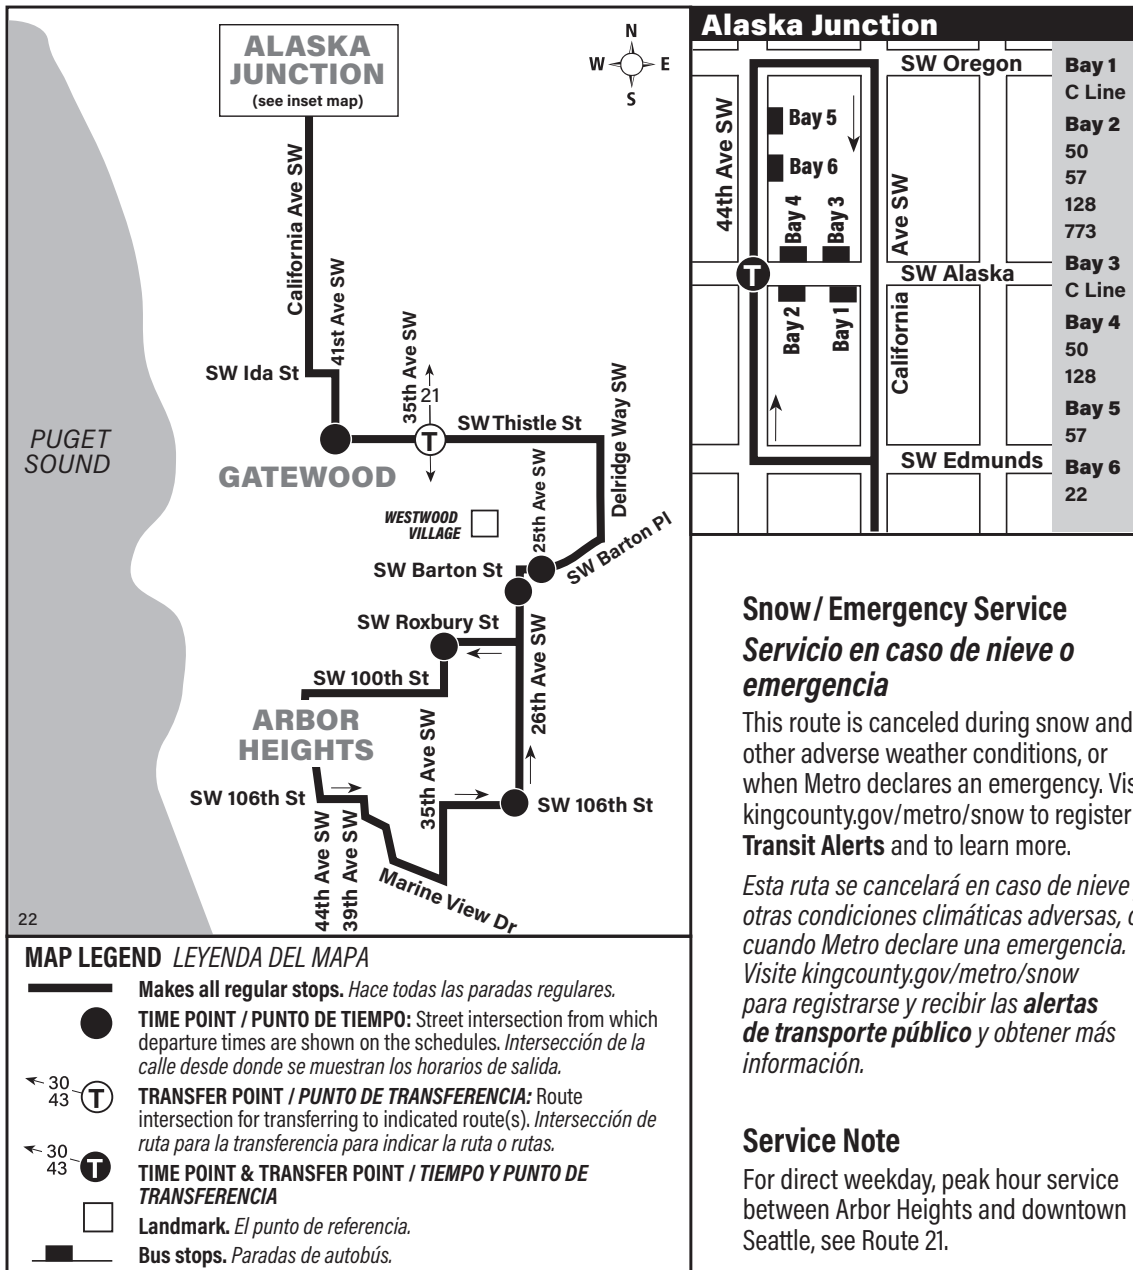

September 2, 2023 thru  
March 29, 2024

Del 2 de septiembre de 2023  
al 29 de marzo de 2024

## Arbor Heights, Westwood Village, Gatewood, Alaska Junction

Route 22 does not operate on weekends or holidays.

### Service Note

For direct weekday, peak hour service between Arbor Heights and downtown Seattle, see Route 21.

## Route 22 Monday thru Friday to Alaska Junction

Servicio de lunes a viernes a Alaska Junction

Arbor Heights	White Center	Westwood Village	Gatewood			Downtown Seattle
35th Ave SW & SW Roxbury St	26th Ave SW & SW 106th St	26th Ave SW & SW Barton St	41st Ave SW & SW Thistle St	Alaska Junction Bay 6	Alaska Junction Bay 1	3rd Ave & Seneca St
Stop #22264	Stop #85210	Stop #31731	Stop #39443	Stop #36390	Stop #19862	Stop #558
ROUTE 22				C LINE		
6:02	6:14	6:17	6:25	6:36	6:44	7:06
7:08	7:21	7:25	7:33	7:45	7:54	8:17
8:19	8:32	8:36	8:44	8:56	9:00	9:21
9:36	9:48	9:52	10:00	10:11	10:14	10:35
10:45	10:57	11:01	11:09	11:19	11:24	11:45
11:58	<b>12:10</b>	<b>12:14</b>	<b>12:22</b>	<b>12:33</b>	<b>12:44</b>	<b>1:05</b>
<b>1:08</b>	<b>1:19</b>	<b>1:23</b>	<b>1:31</b>	<b>1:41</b>	<b>1:44</b>	<b>2:05</b>
<b>2:18</b>	<b>2:29</b>	<b>2:33</b>	<b>2:42</b>	<b>2:53</b>	<b>3:05</b>	<b>3:27</b>
<b>3:31</b>	<b>3:43</b>	<b>3:47</b>	<b>3:57</b>	<b>4:09</b>	<b>4:16</b>	<b>4:40</b>
<b>4:43</b>	<b>4:55</b>	<b>4:58</b>	<b>5:07</b>	<b>5:19</b>	<b>5:23</b>	<b>5:47</b>
<b>5:54</b>	<b>6:05</b>	<b>6:08</b>	<b>6:16</b>	<b>6:27</b>	<b>6:33</b>	<b>6:55</b>
<b>7:04</b>	<b>7:15</b>	<b>7:18</b>	<b>7:26</b>	<b>7:36</b>	<b>7:39</b>	<b>7:59</b>
<b>8:12</b>	<b>8:22</b>	<b>8:25</b>	<b>8:33</b>	<b>8:43</b>	<b>8:49</b>	<b>9:09</b>
<b>9:11</b>	<b>9:23b</b>	—	—	—	—	—