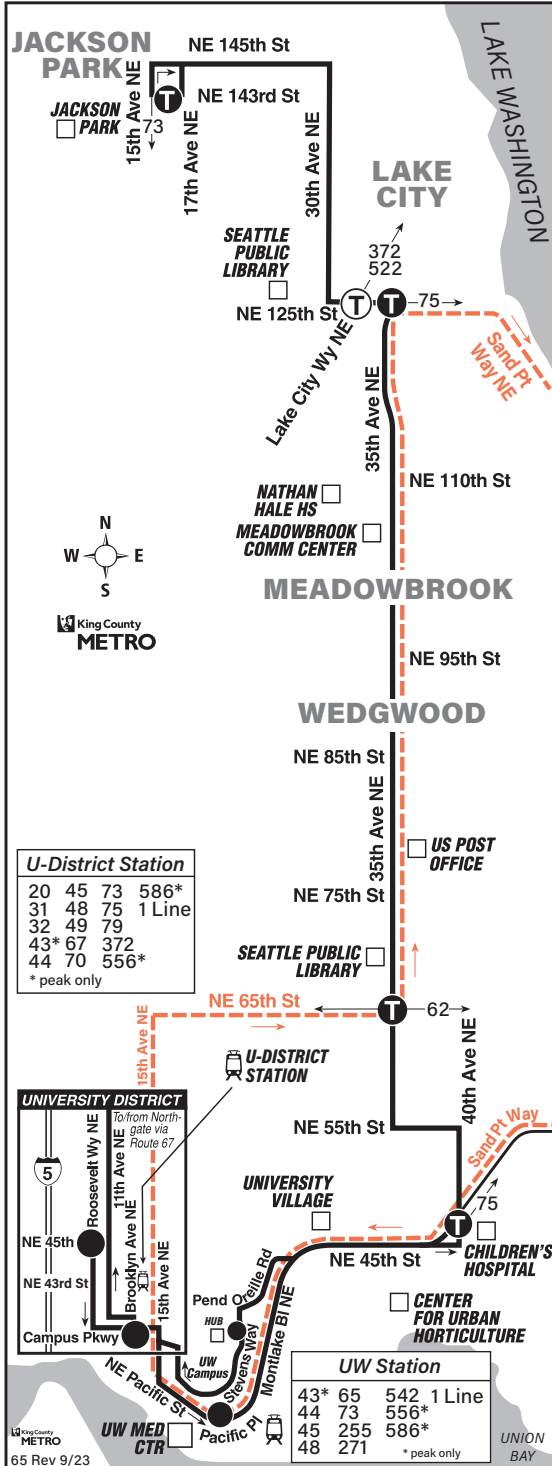

September 2, 2023 thru
March 29, 2024

Del 2 de septiembre de 2023
al 29 de marzo de 2024

REVISED Sept. 2, 2023

65

Jackson Park, Lake City, Wedgwood, Children's Hospital, University District

MAP LEGEND LEYENDA DEL MAPA

- Makes all regular stops. *Hace todas las paradas regulares.*
- Snow route. *Ruta de nieve.*
- TIME POINT / PUNTO DE TIEMPO: Street intersection from which departure times are shown on the schedules. *Intersección de la calle desde donde se muestran los horarios de salida.*
- TRANSFER POINT / PUNTO DE TRANSFERENCIA: Route intersection for transferring to indicated route(s). *Intersección de ruta para la transferencia para indicar la ruta o rutas.*
- TIME POINT & TRANSFER POINT / TIEMPO Y PUNTO DE TRANSFERENCIA
- Landmark. *El punto de referencia.*
- 1 Line (Link) *1 Line (Link tren ligero)*

Route 65 Monday thru Friday to University District

Servicio de lunes a viernes a University District

Table with 8 columns: Stop #, Stop Name, and departure times for various stops including Jackson Park, Lake City, Laurelhurst, and University District.

Route 65 Monday thru Friday to Jackson Park

Servicio de lunes a viernes a Jackson Park

Table with 8 columns: Stop #, Stop Name, and departure times for various stops including University District, Laurelhurst, Lake City, and Jackson Park.