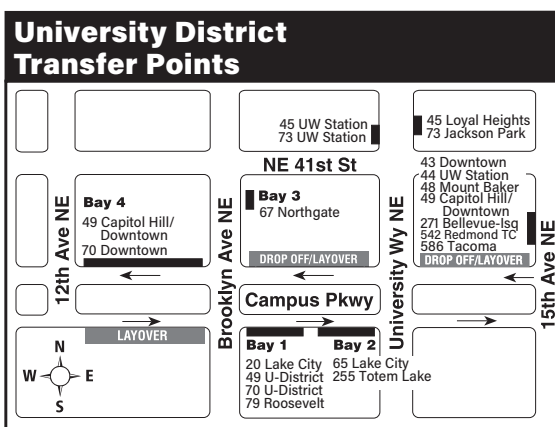

September 2, 2023 thru
March 29, 2024

Del 2 de septiembre de 2023
al 29 de marzo de 2024

REVISED Sept. 2, 2023

65

Jackson Park, Lake City, Wedgwood, Children's Hospital, University District

MAP LEGEND LEYENDA DEL MAPA

- Makes all regular stops. *Hace todas las paradas regulares.*
- Snow route. *Ruta de nieve.*
- TIME POINT / PUNTO DE TIEMPO: Street intersection from which departure times are shown on the schedules. *Intersección de la calle desde donde se muestran los horarios de salida.*
- TRANSFER POINT / PUNTO DE TRANSFERENCIA: Route intersection for transferring to indicated route(s). *Intersección de ruta para la transferencia para indicar la ruta o rutas.*
- TIME POINT & TRANSFER POINT / TIEMPO Y PUNTO DE TRANSFERENCIA
- Landmark. *El punto de referencia.*
- 1 Line (Link) *1 Line (Link tren ligero)*

Route 65 Monday thru Friday to University District

Servicio de lunes a viernes a University District

Table with 8 columns: Stop #, Stop Name, and departure times for various stops including Jackson Park, Lake City, Laurelhurst, and University District.

Route 65 Monday thru Friday to Jackson Park

Servicio de lunes a viernes a Jackson Park

Table with 8 columns: Stop #, Stop Name, and departure times for various stops including University District, Laurelhurst, Lake City, and Jackson Park.