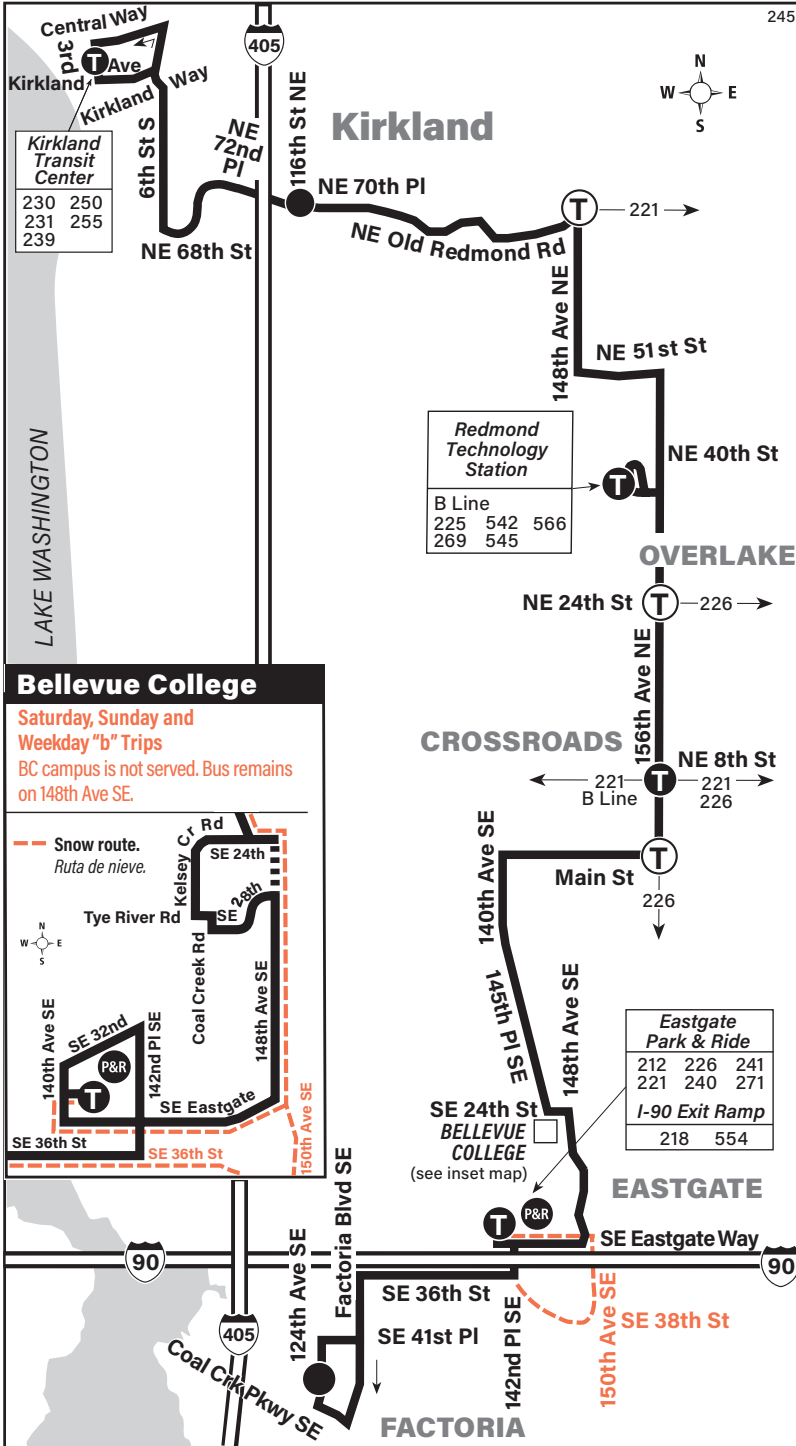

September 2, 2023 thru March 29, 2024

Del 2 de septiembre de 2023 al 29 de marzo de 2024

245

REVISED 10/28/23

Kirkland, Houghton, Overlake, Crossroads, Bellevue College, Eastgate, Factoria

MAP LEGEND

LEYENDA DEL MAPA

Special Service Information

Saturday, Sunday, plus early morning and late-night weekday trips do not enter Bellevue College campus. Service remains on 148th Ave SE.

Route 245 Monday thru Friday to Crossroads, Factoria, Eastgate

B Bold PM time
b Does not serve Bellevue College. Service stays on 148th Ave SE and SE 24th St.
‡ Estimated time.

Route 245 Monday thru Friday to Crossroads, Kirkland

Servicio de lunes a viernes a Crossroads, Kirkland