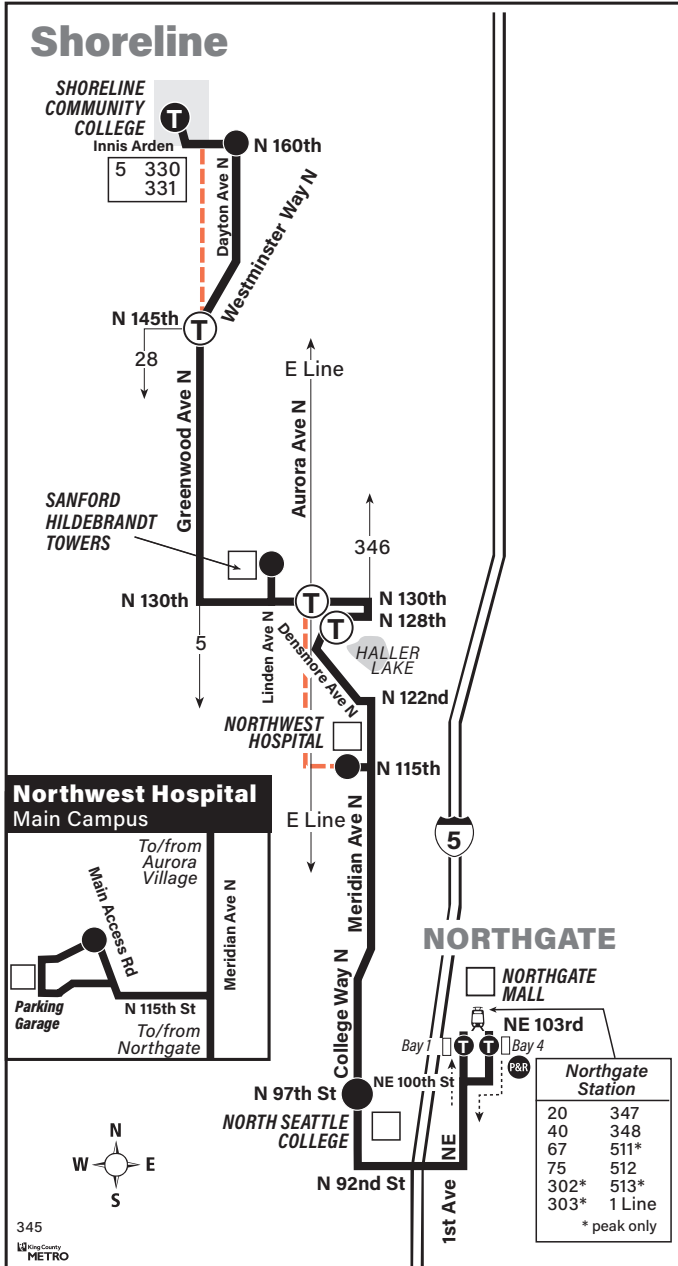

September 2, 2023 thru March 29, 2024

Del 2 de septiembre de 2023 al 29 de marzo de 2024

## Shoreline Community College, Haller Lake, Northwest Hospital, North Seattle College, Northgate

### MAP LEGEND LEYENDA DEL MAPA

- Makes all regular stops.**  
*Hace todas las paradas regulares.*
- Route deviation due to snow.**  
*Desviación de ruta debido a la nieve.*
- TIME POINT / PUNTO DE TIEMPO:**  
Street intersection from which departure times are shown on the schedules. *Intersección de la calle desde donde se muestran los horarios de salida.*
- TRANSFER POINT / PUNTO DE TRANSFERENCIA:** Route intersection for transferring to indicated route(s). *Intersección de ruta para la transferencia para indicar la ruta o rutas.*
- TIME POINT & TRANSFER POINT / TIEMPO Y PUNTO DE TRANSFERENCIA**
- Landmark.** *El punto de referencia.*
- PARK & RIDE:** Free or pay parking area. *Zona de aparcamiento gratuito o de pago.*
- 1 Line (Link) 1 Line (Link tren ligero)**

### Special Service Information

Route 345 from Northgate, upon reaching Shoreline Community College, becomes Route 331 to Aurora Village. If your destination is Aurora Village, simply remain on the bus. Route 331 also continues from Aurora Village to Kenmore via Lake Forest Park (please refer to Route 331 timetable). Route 331 from Aurora Village to Shoreline Community College becomes Route 345 to Northgate upon reaching the college.