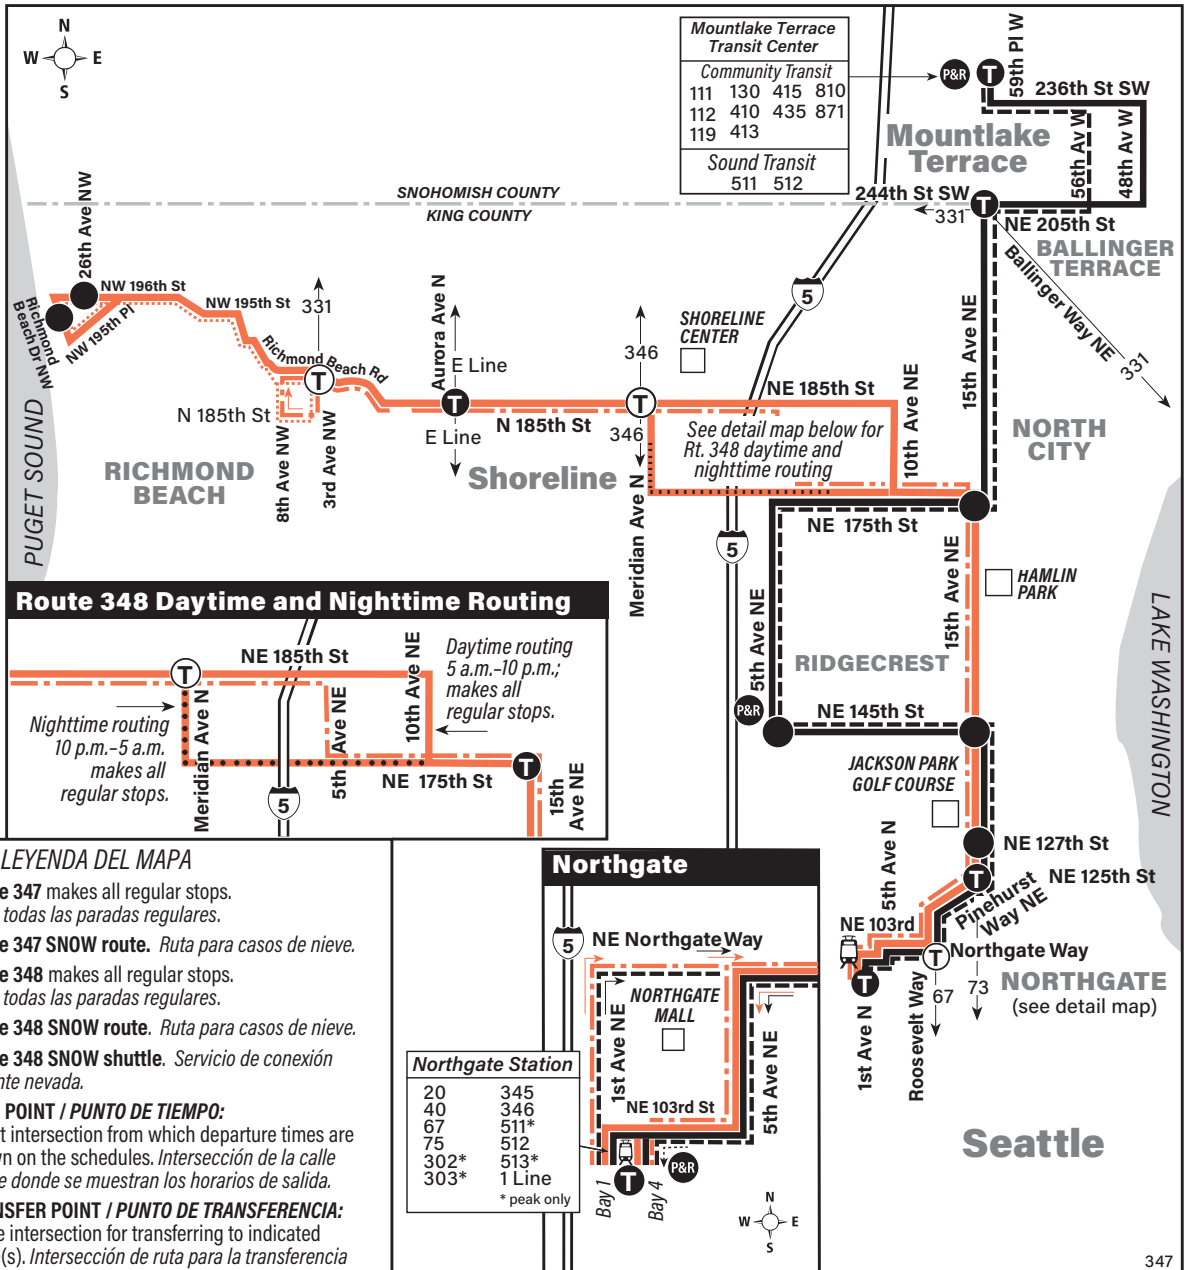

September 2, 2023 thru
March 29, 2024

Del 2 de septiembre de 2023
al 29 de marzo de 2024

347, 348

Richmond Beach, Mountlake Terrace,
Ballinger Terrace, North City,
Ridgecrest, Jackson Park, Northgate

Route 347, 348 Monday thru Friday to Northgate Station