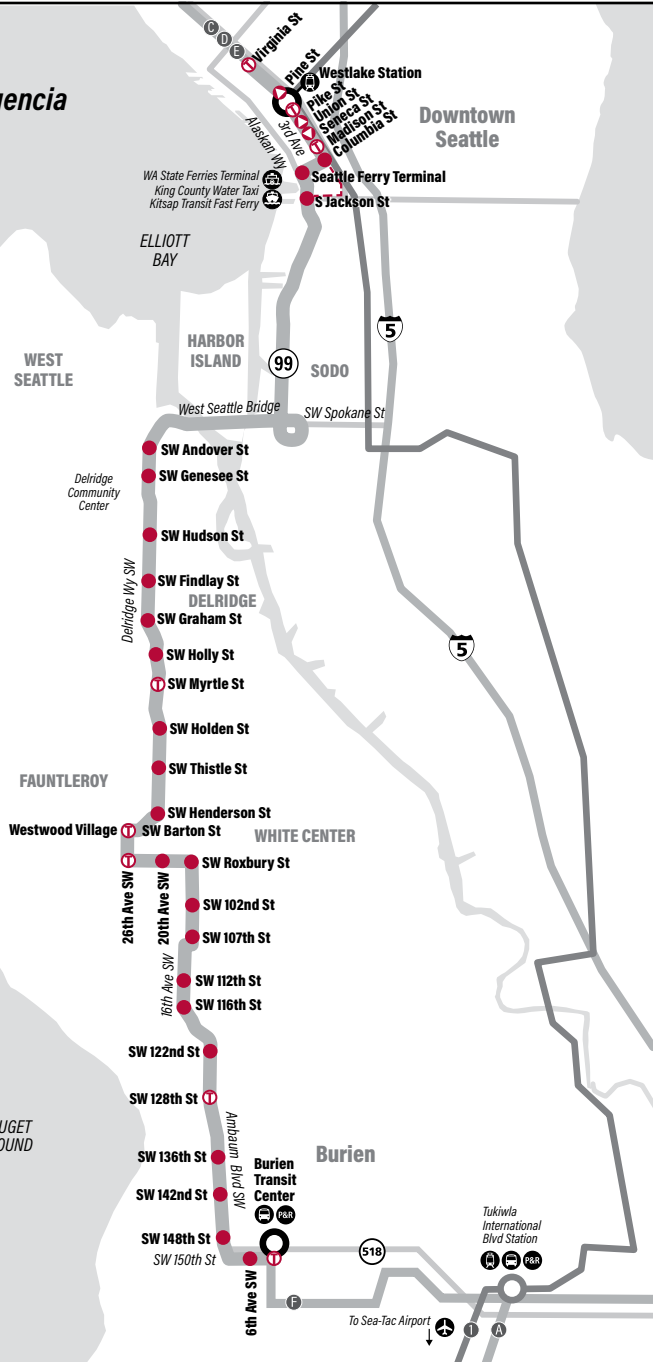

Burien Transit Center, White Center, Westwood Village, Delridge, Seattle Ferry Terminal, Westlake Station, Downtown Seattle

**Snow/Emergency Service
Servicio en caso de nieve o emergencia**

During most snow conditions this bus will follow the special snow routing (if required) shown on the map. If Metro declares an emergency, it will operate on an **Emergency Snow Network** plan. During such an event, it is expected to operate with the same route number and follow the same snow routing as shown in this timetable. Visit kingcounty.gov/metro/snow to register for **Transit Alerts** and to learn more.

En la mayoría de las condiciones de nieve, este autobús seguirá la ruta especial en caso de nieve como se indica en el mapa. Si Metro declara una emergencia, operará de acuerdo con un plan de Red de emergencia en caso de nieve. En ese caso, se espera que opere con el mismo número de ruta y que siga el mismo recorrido para casos de nieve que se muestran en este programa. Visite kingcounty.gov/metro/snow para registrarse y recibir las alertas de transporte público y obtener más información.

KEY

- All Stops
- Northbound Only Stop
- Southbound Only Stop
- Time Point / Stop Combined
- Transfer Station
- Buses
- Link Trains
- WA State Ferries
- King County Water Taxi & Kitsap Transit Fast Ferry
- Airport
- Park & Ride
- Snow Route

What to Pay / Cuánto pagar

Adult (19 and older) <i>Adultos</i> (19 años y mayor)	$2.75
Children and Youth (0-18 yrs) <i>Niños y jóvenes</i> (0-18 años)	FREE
ORCA LIFT Fare* / <i>Tarifa ORCA LIFT*</i>	$1.00
RRFP cardholders (registered seniors 65+, riders with disabilities, Medicare cardholders) <i>Titulares de Regional Reduced Fare Permit (RRFP, Tarjeta Regional de Descuento), (adultos mayores de 65 años registrados, pasajeros con discapacidades, titulares de tarjetas de Medicare)</i>	$1.00

*Income Qualified / *Ingresos que reúnan los requisitos

This route has improved service thanks to Seattle Seattle Department of Transportation voters.