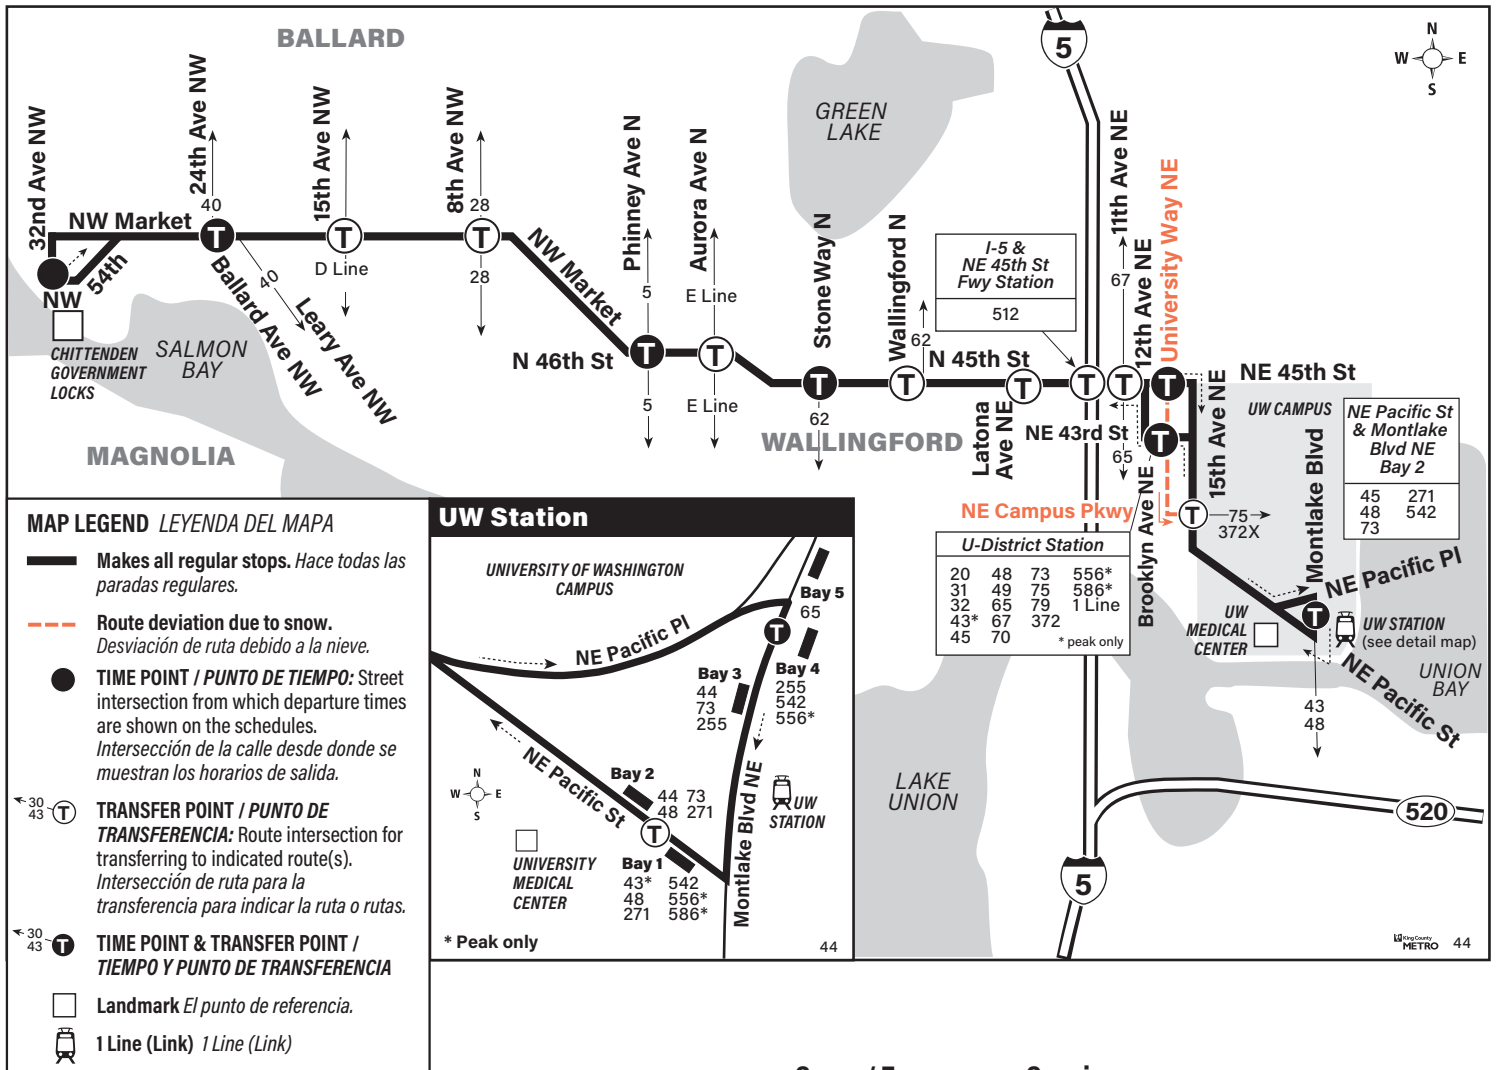

September 2, 2023 thru
March 29, 2024

Del 2 de septiembre de 2023
al 29 de marzo de 2024

Ballard, Wallingford, University District, UW Station

Snow/ Emergency Service

Servicio en caso de nieve o emergencia

Ballard		Fremont	Wallingford	University District Station Bay 3	To Route	
32nd Ave NW & NW 54th St	NW Market St & Ballard Ave NW	N 46th St & Phinney Ave N	N 45th St & Stone Way N	NE 45th St & University Way NE	NE Pacific Pl & NE Pacific St	
Stop #18085	Stop #18120	Stop #29225	Stop #29231	Stop #10911	Stop #29243	
5:55	5:58	6:08	6:13	6:23†	6:32†	
6:05	6:08	6:17	6:22	6:32†	—	43
6:15	6:18	6:27	6:32	6:42	6:51	
6:23	6:26	6:35	6:40	6:50	6:59	
6:33	6:36	6:45	6:50	7:00†	—	43
6:43	6:46	6:55	7:00	7:08†	7:16†	
6:53	6:56	7:05	7:09	7:17†	7:25†	
7:02	7:05	7:14	7:18	7:26	—	43
7:10	7:13	7:22	7:26	7:34†	—	43
7:17	7:20	7:29	7:33	7:41	—	43
7:25	7:28	7:37	7:41	7:49†	—	43
7:37	7:40	7:49	7:53	8:01†	8:09†	
7:49	7:52	8:01	8:05	8:13	—	43
8:02	8:05	8:13	8:17	8:25†	8:33†	
8:14	8:17	8:25	8:29	8:37†	8:45†	
8:26	8:29	8:37	8:41	8:49†	8:57	
8:36	8:39	8:47	8:51	8:59	—	43
8:46	8:49	8:57	9:01	9:09†	9:17†	
9:00	9:03	9:11	9:15	9:23†	9:31†	
9:20	9:23	9:31	9:35	9:43†	9:51†	
9:40	9:43	9:51	9:55	10:03†	10:11†	
9:50	9:53	10:01	10:05	10:12	—	43
10:00	10:02	10:09	10:13	10:20†	10:28†	
10:20	10:22	10:29	10:33	10:40†	10:48†	
10:40	10:42	10:49	10:53	11:00	11:08	
11:00	11:02	11:08	11:12	11:18†	11:26†	
11:10	11:12	11:18	11:22	11:28	—	43
11:20	11:22	11:28	11:32	11:38	11:46	
11:40	11:42	11:48	11:51	11:57†	12:05†	
12:00	12:02	12:07	12:10	12:16	12:24	
12:20	12:22	12:27	12:30	12:36†	—	43
12:40	12:42	12:47	12:50	12:56	—	43
1:00	1:02	1:07	1:10	1:16	1:24	
1:25	1:27	1:32	1:35	1:41	1:49	
2:10	2:12	2:17	2:20	2:26	2:34	
2:55	2:57	3:02	3:05	3:11	3:19	
3:45	3:47	3:52	3:55	4:01	—	43
4:30	4:32	4:37	4:40	4:46	—	43