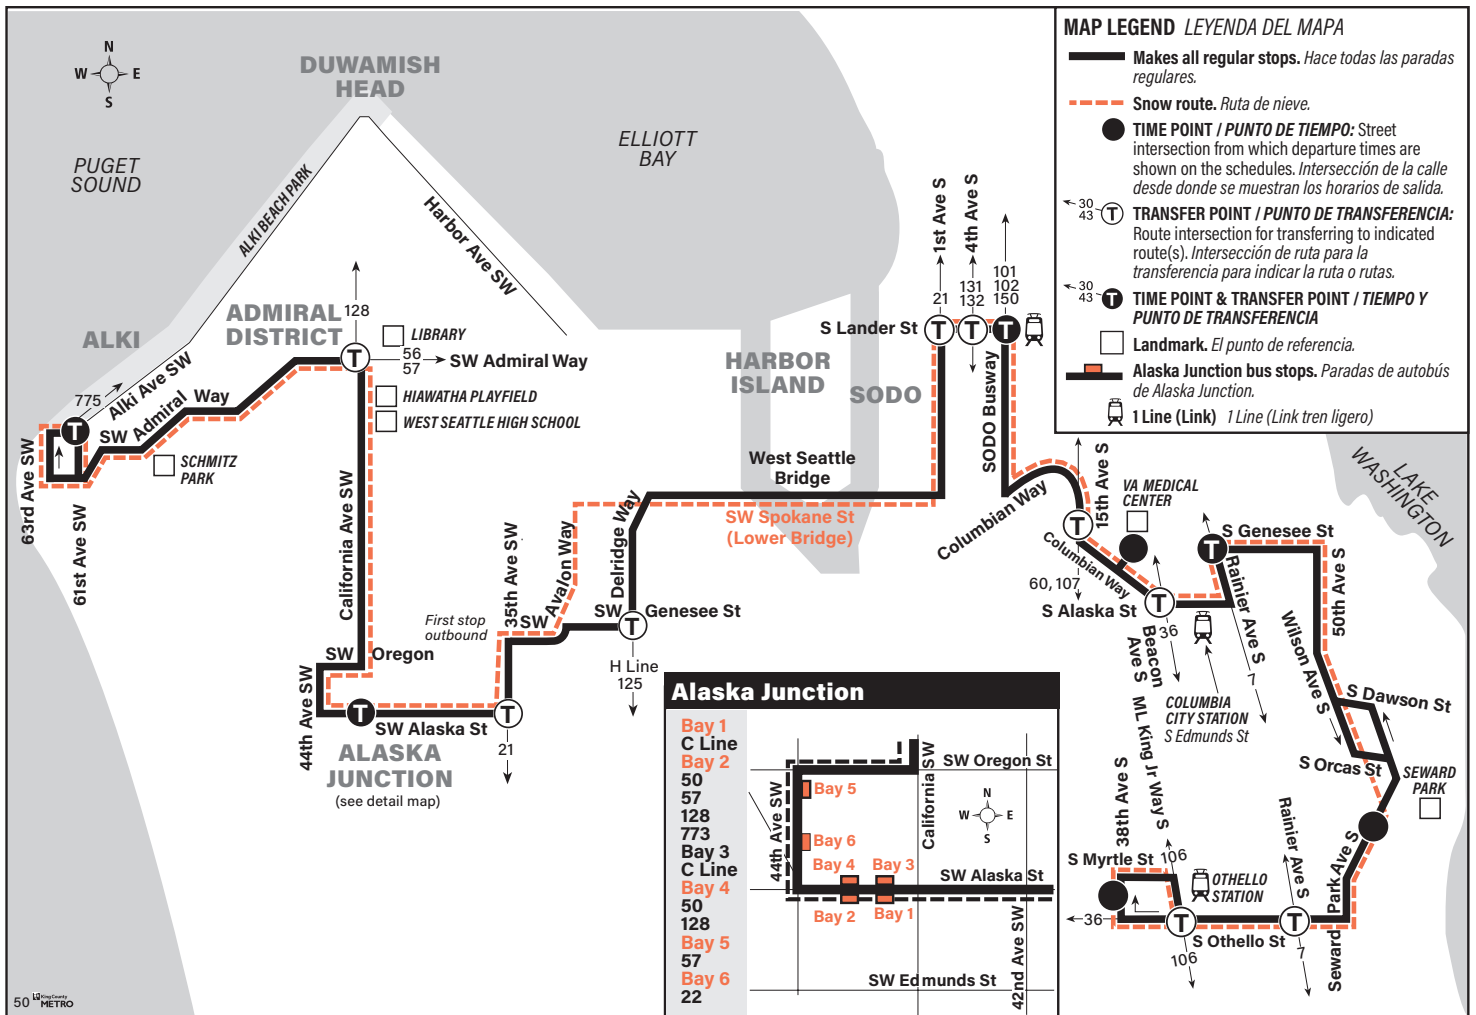

September 2, 2023 thru
March 29, 2024

Del 2 de septiembre de 2023
al 29 de marzo de 2024

REVISED Sept. 2, 2023

50

Alki, Admiral District, Alaska Junction, SODO, VA Medical Center, Beacon Hill, Columbia City, Seward Park, Othello Station