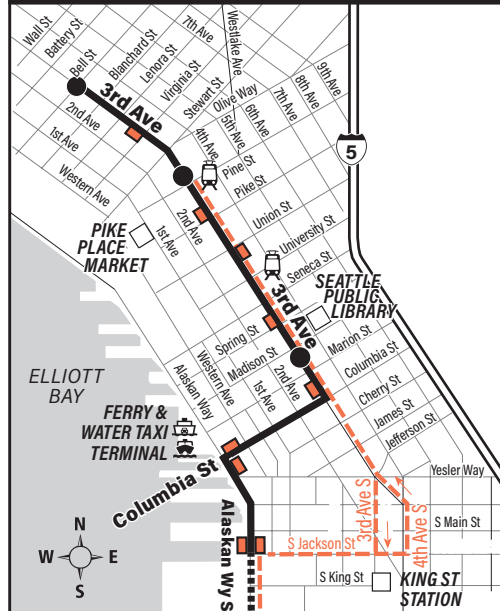

Downtown Seattle - Route 56, 57

MAP LEGEND LEYENDA DEL MAPA

- **—** Makes all regular stops. *Hace todas las paradas regulares.*
- **.....** Limited or no stops. *Limitado o sin paradas.*
- **- - - - -** Snow route. *Ruta de nieve.*
- **●** **TIME POINT / PUNTO DE TIEMPO:** Street intersection from which departure times are shown on the schedules. *Intersección de la calle desde donde se muestran los horarios de salida.*
- **Ⓣ** **TRANSFER POINT / PUNTO DE TRANSFERENCIA:** Route intersection for transferring to indicated route(s). *Intersección de ruta para la transferencia para indicar la ruta o rutas.*
- **□** Landmark. *El punto de referencia.*
- **🚊** 1 Line (Link) *1 Line (Link tren ligero)*
- **🚏** Downtown bus stops. *Paradas de autobús del centro.*