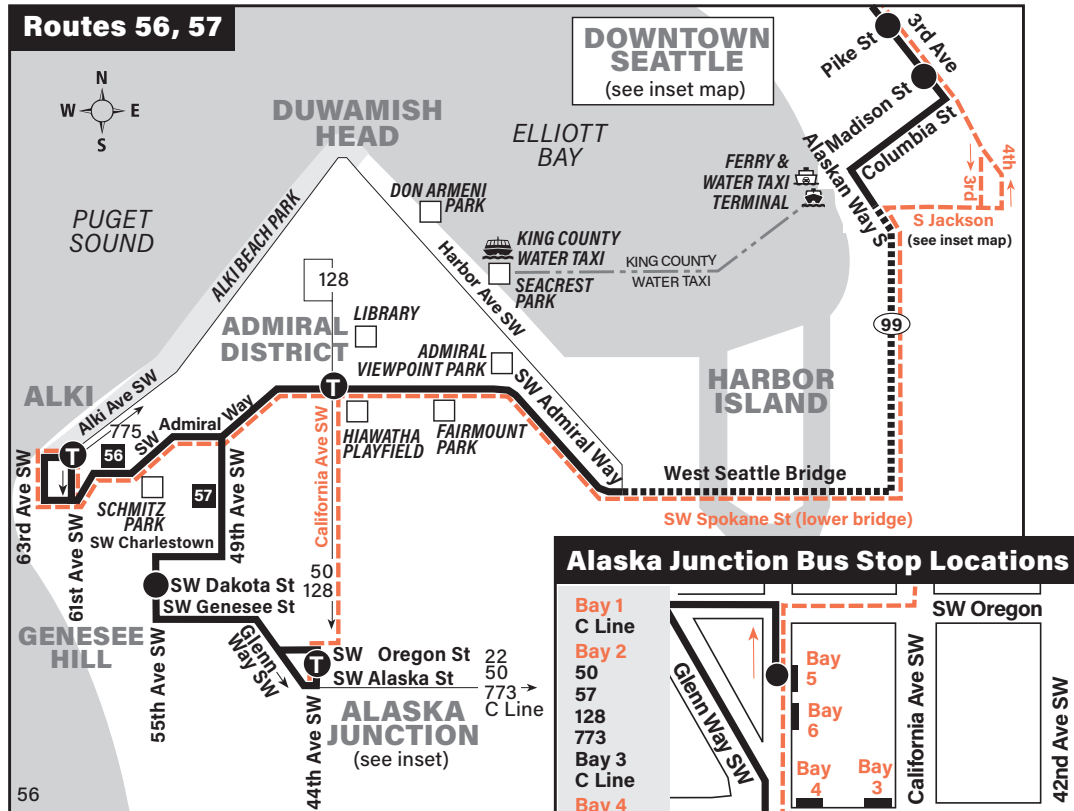

September 2, 2023 thru March 29, 2024

Del 2 de septiembre de 2023 al 29 de marzo de 2024

56, 57

REVISED / REVISADO 11/14/23

Alki, Alaska Junction, Genesee Hill, Admiral District, Downtown Seattle

These routes do not operate on weekends or holidays.

Route 56, 57 Monday thru Friday to Downtown Seattle

Servicio de lunes a viernes al centro de Seattle

| | Genesee Hill | Alki | Admiral District | Downtown Seattle | | |
|-------|-----------------------|----------------------------|---------------------------|--------------------------------|----------------------|-------------------|
| | Alaska Junction Bay 5 | 55th Ave SW & SW Dakota St | Alki Ave SW & 61st Ave SW | SW Admiral & California Ave SW | 3rd Ave & Madison St | 3rd Ave & Pine St |
| Route | Stop #32013 | Stop #39464 | Stop #14960 | Stop #15060 | Stop #548 | Stop #590 |
| 56 | — | — | 5:53 | 6:00 | 6:18‡ | 6:22‡ |
| 56 | — | — | 6:32 | 6:40 | 7:01‡ | 7:05‡ |
| 57 | 6:47 | 6:51 | — | 7:00 | 7:22‡ | 7:26‡ |
| 56 | — | — | 7:12 | 7:20 | 7:41‡ | 7:45‡ |
| 57 | 7:17 | 7:21 | — | 7:30 | 7:53‡ | 7:57‡ |
| 57 | 7:46 | 7:51 | — | 8:00 | 8:23‡ | 8:27‡ |
| 56 | — | — | 8:07 | 8:15 | 8:37‡ | 8:41‡ |
| 56 | — | — | 9:08 | 9:15 | 9:34‡ | 9:38‡ |