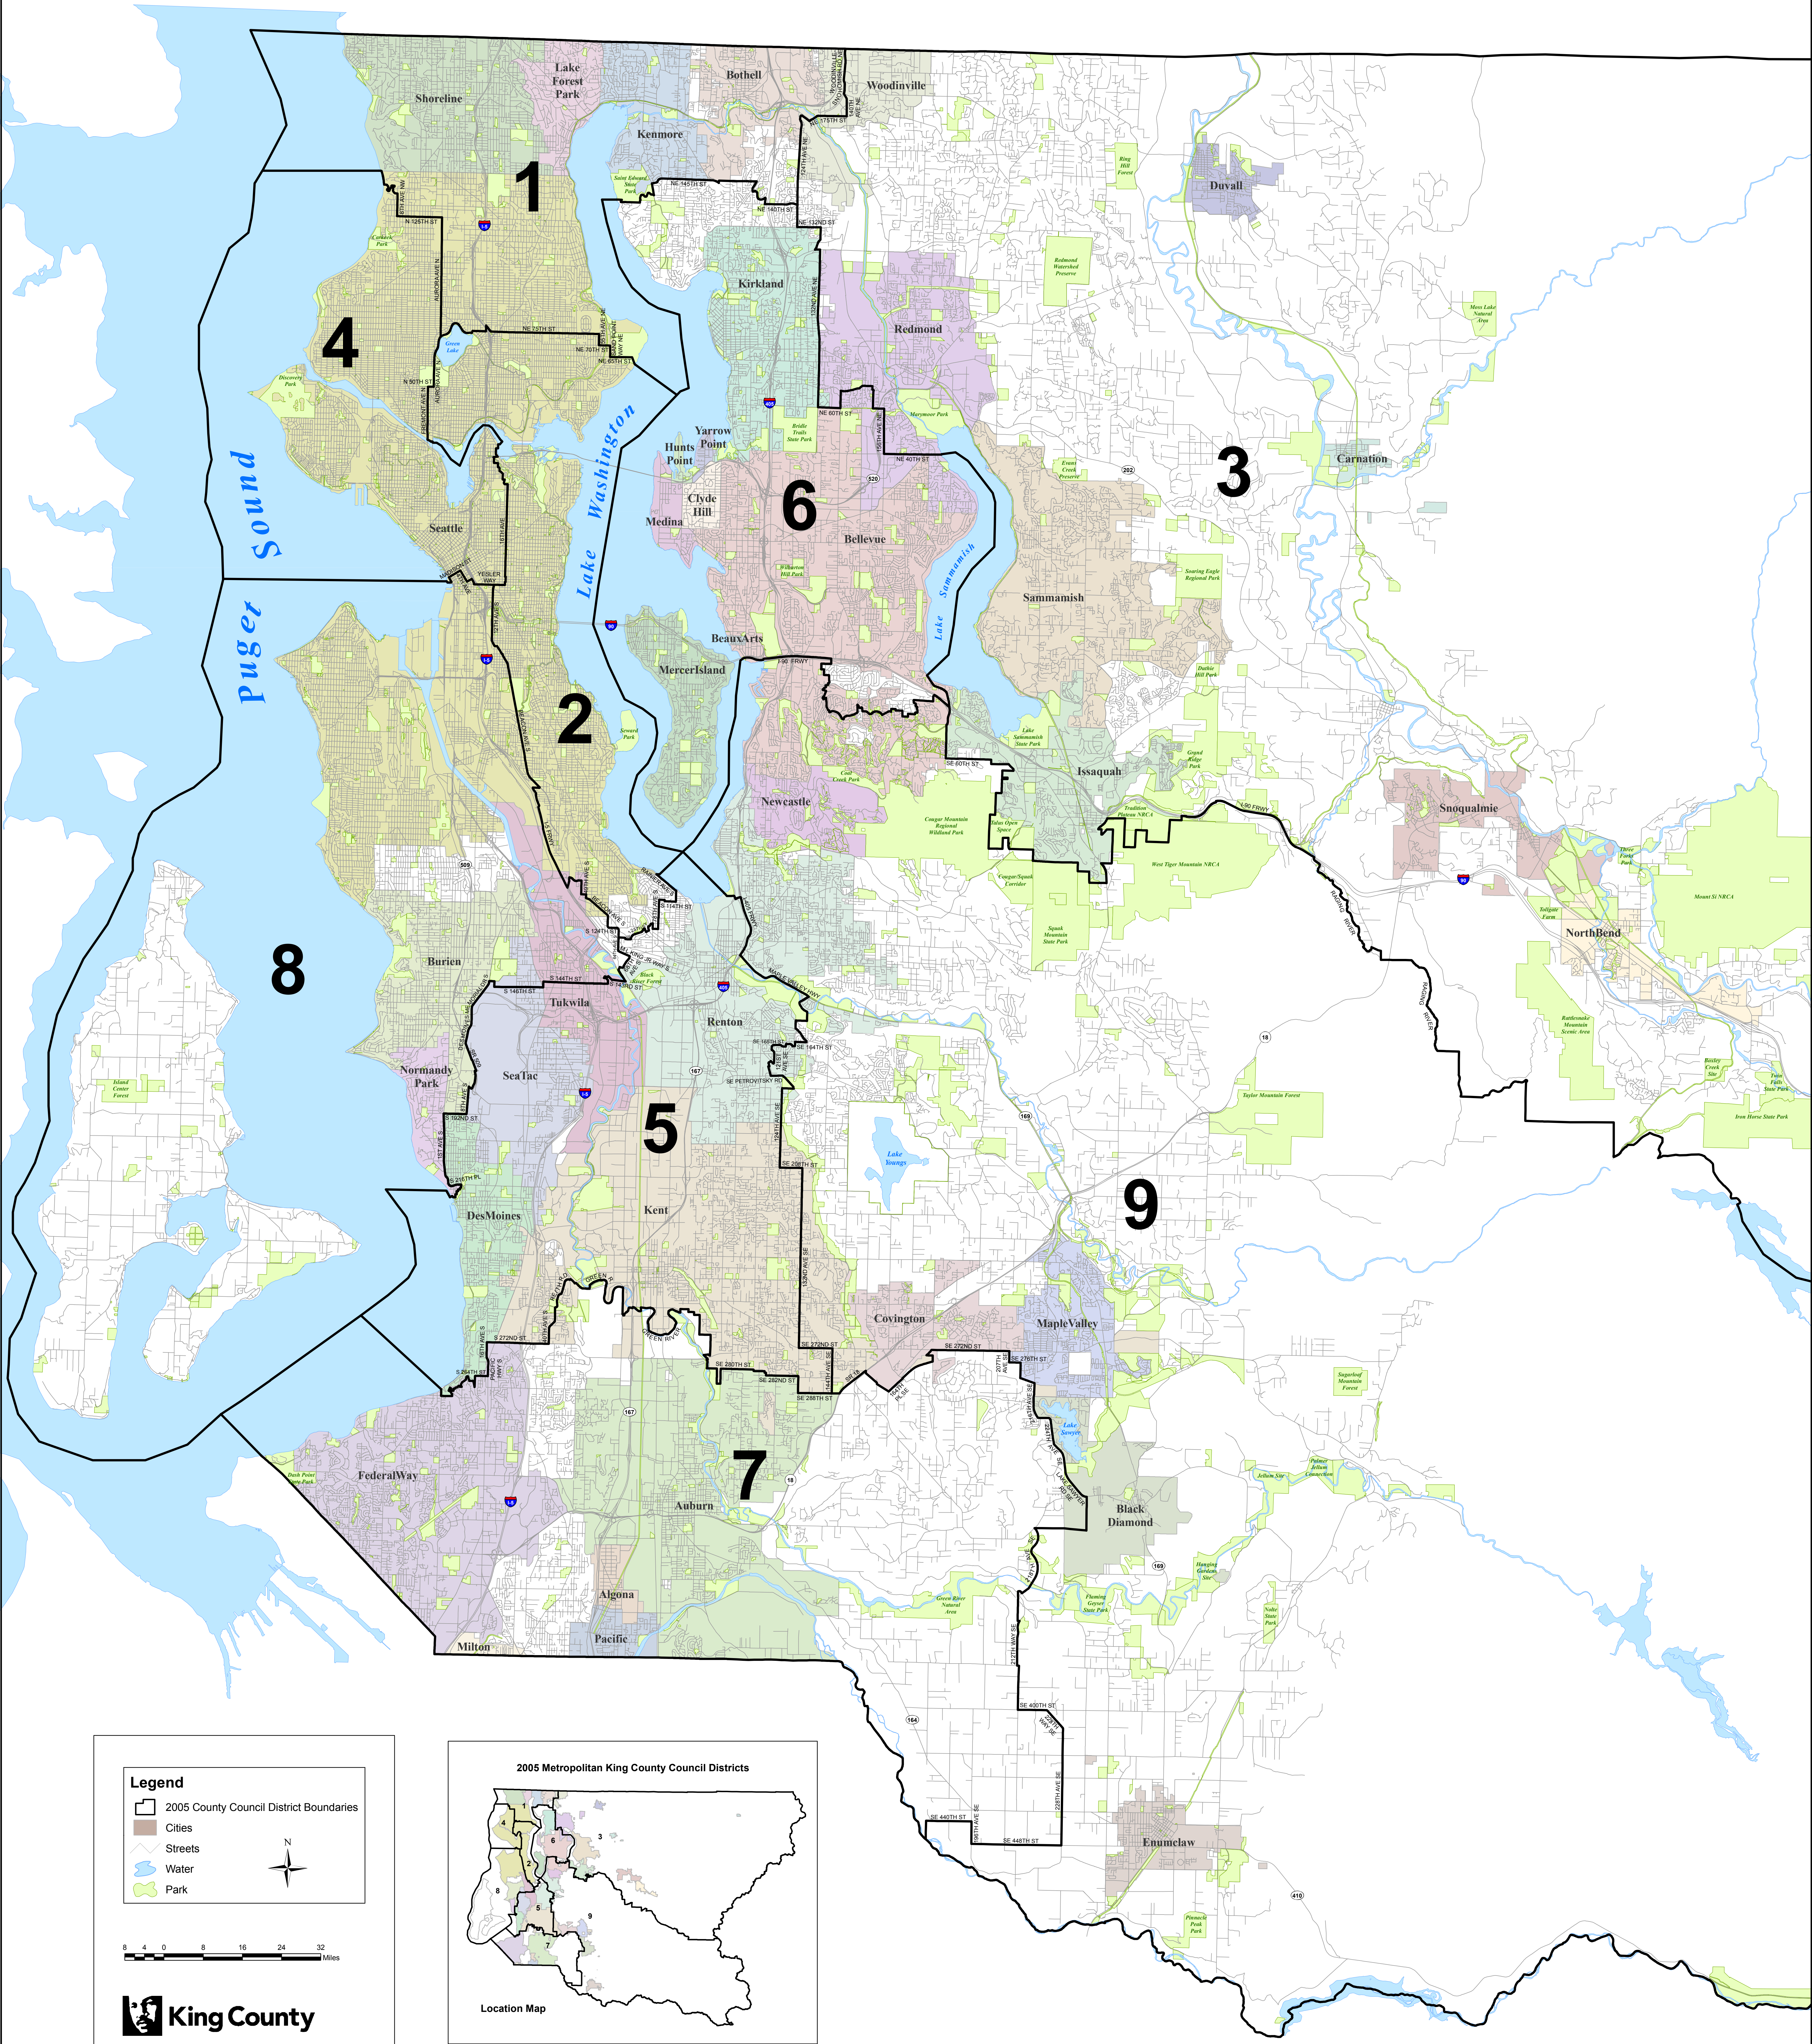

2005 Metropolitan King County Council Districts

Legend

- 2005 County Council District Boundaries
- Cities
- Streets
- Water
- Park

Produced by:
GIS Section
Department of Elections
September 2010