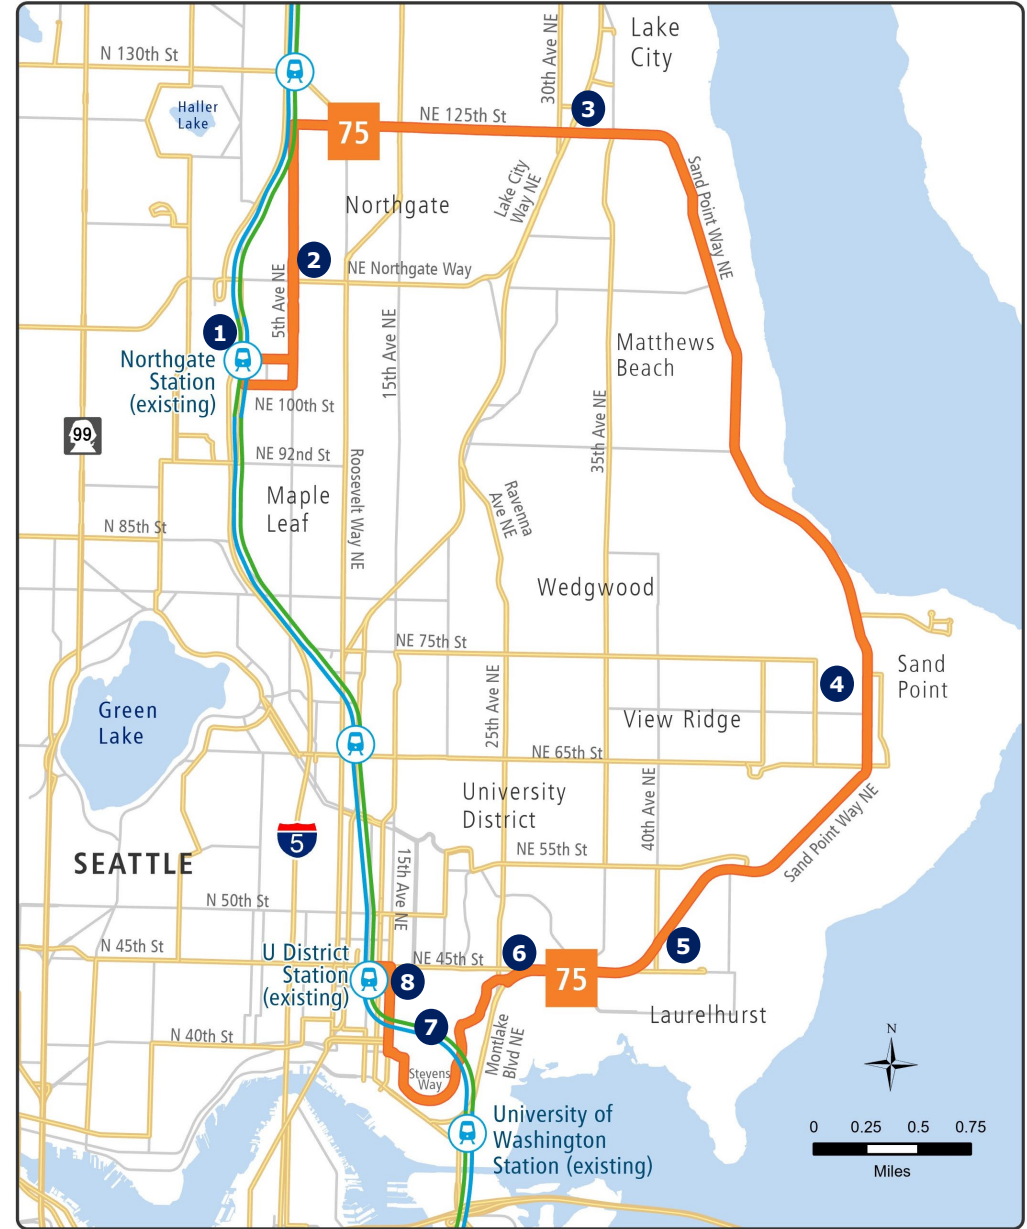

# Nirebisang Route 75: Northgate hanggang sa University District na dadaan sa Lake City at Sand Point

Kasali sa antas ng serbisyong ito ang pamumuhunan sa Seattle Transit Measure

## Pupunta ang bus na ito sa:

1. Northgate Station
2. Northgate Plaza/Northaven Senior Living
3. Lake City
4. Sand Point
5. Seattle Children's Hospital
6. University Village
7. University of Washington
8. U District Station