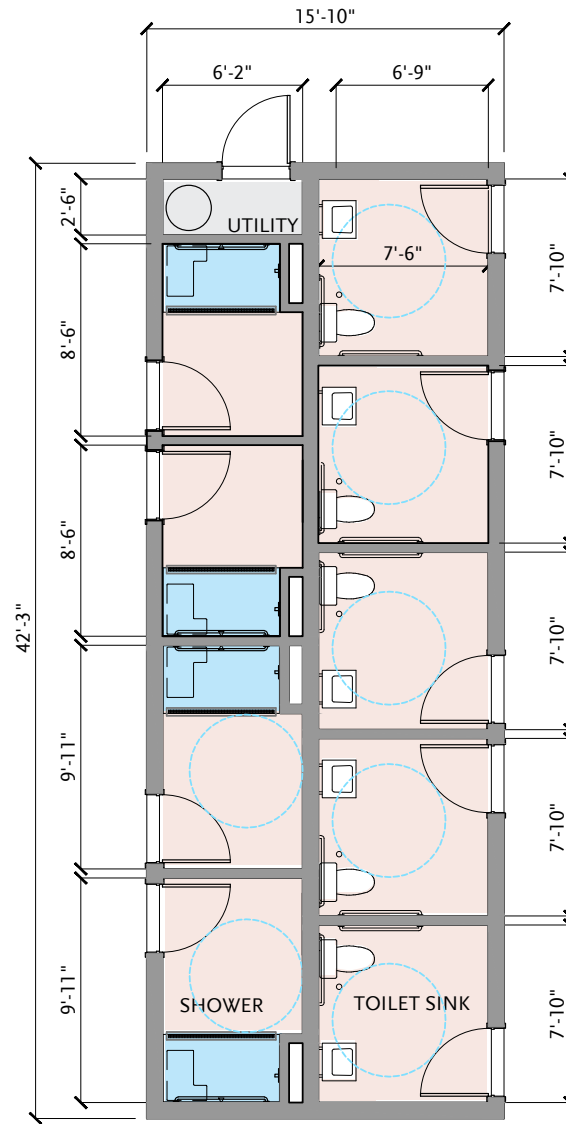

King County Modular Shelter
Site Overview

third place design
co-operative
where architecture meets community

King County Modular Shelter
Site Plan

Dormitory

Toilet | Sink & Shower

Common Building