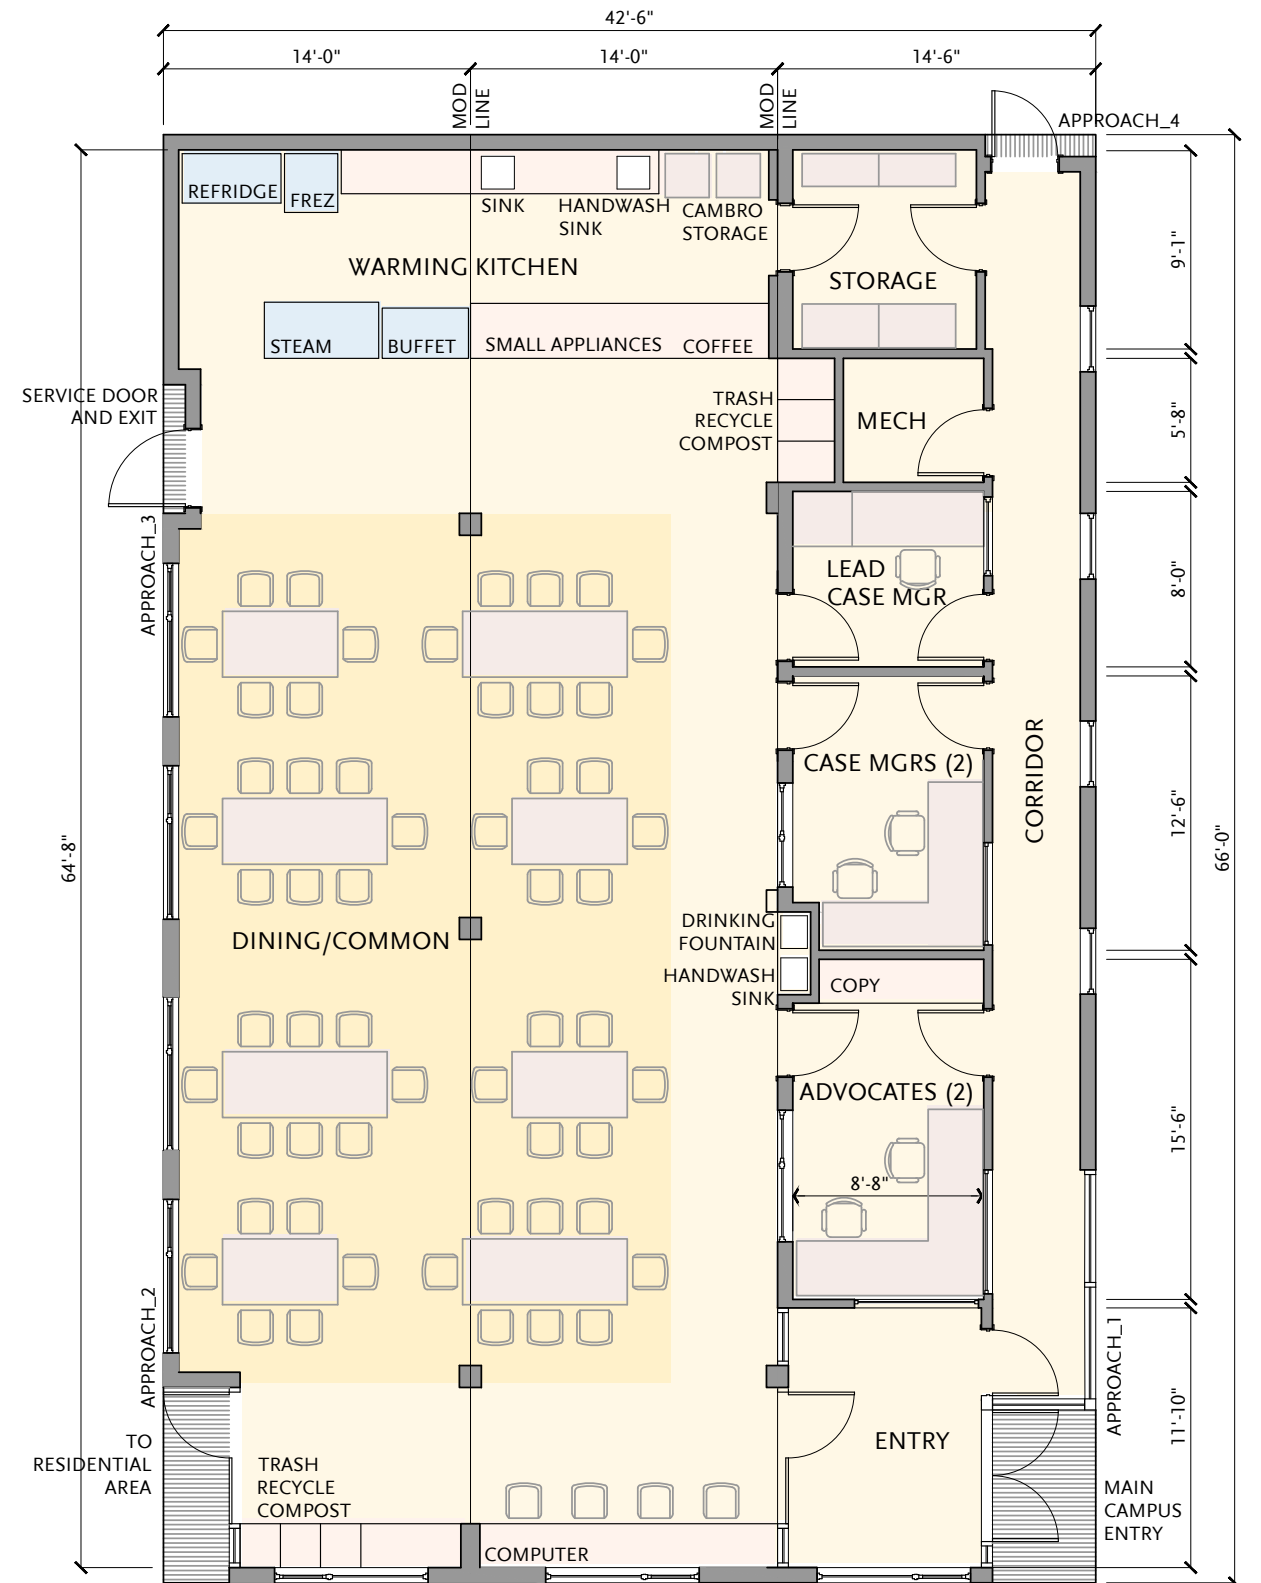

King County Modular Shelter
Site Overview

third place design
co-operative
where architecture meets community

King County Modular Shelter
Site Plan

Dormitory

Toilet | Sink & Shower

Common Building