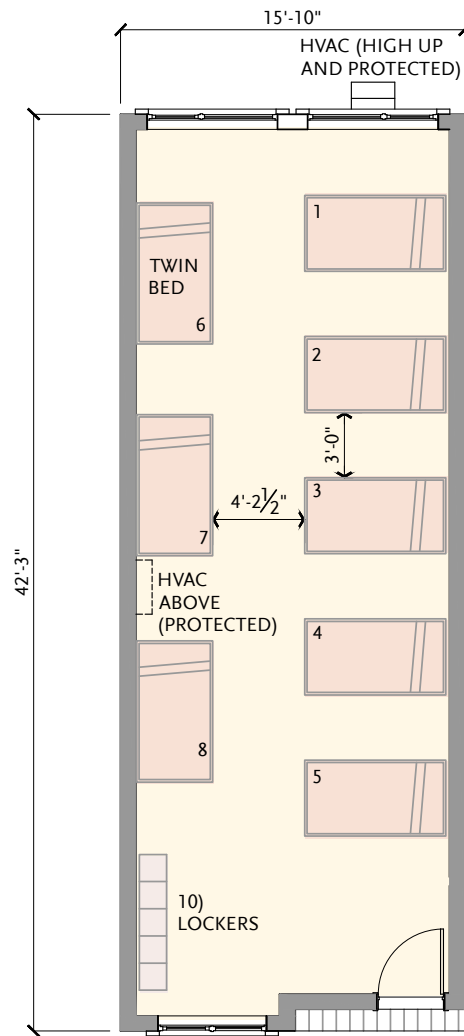

King County Modular Shelter
Site Overview

third place design
co-operative
where architecture meets community

King County Modular Shelter
Site Plan

Dormitory

Toilet | Sink & Shower

Common Building