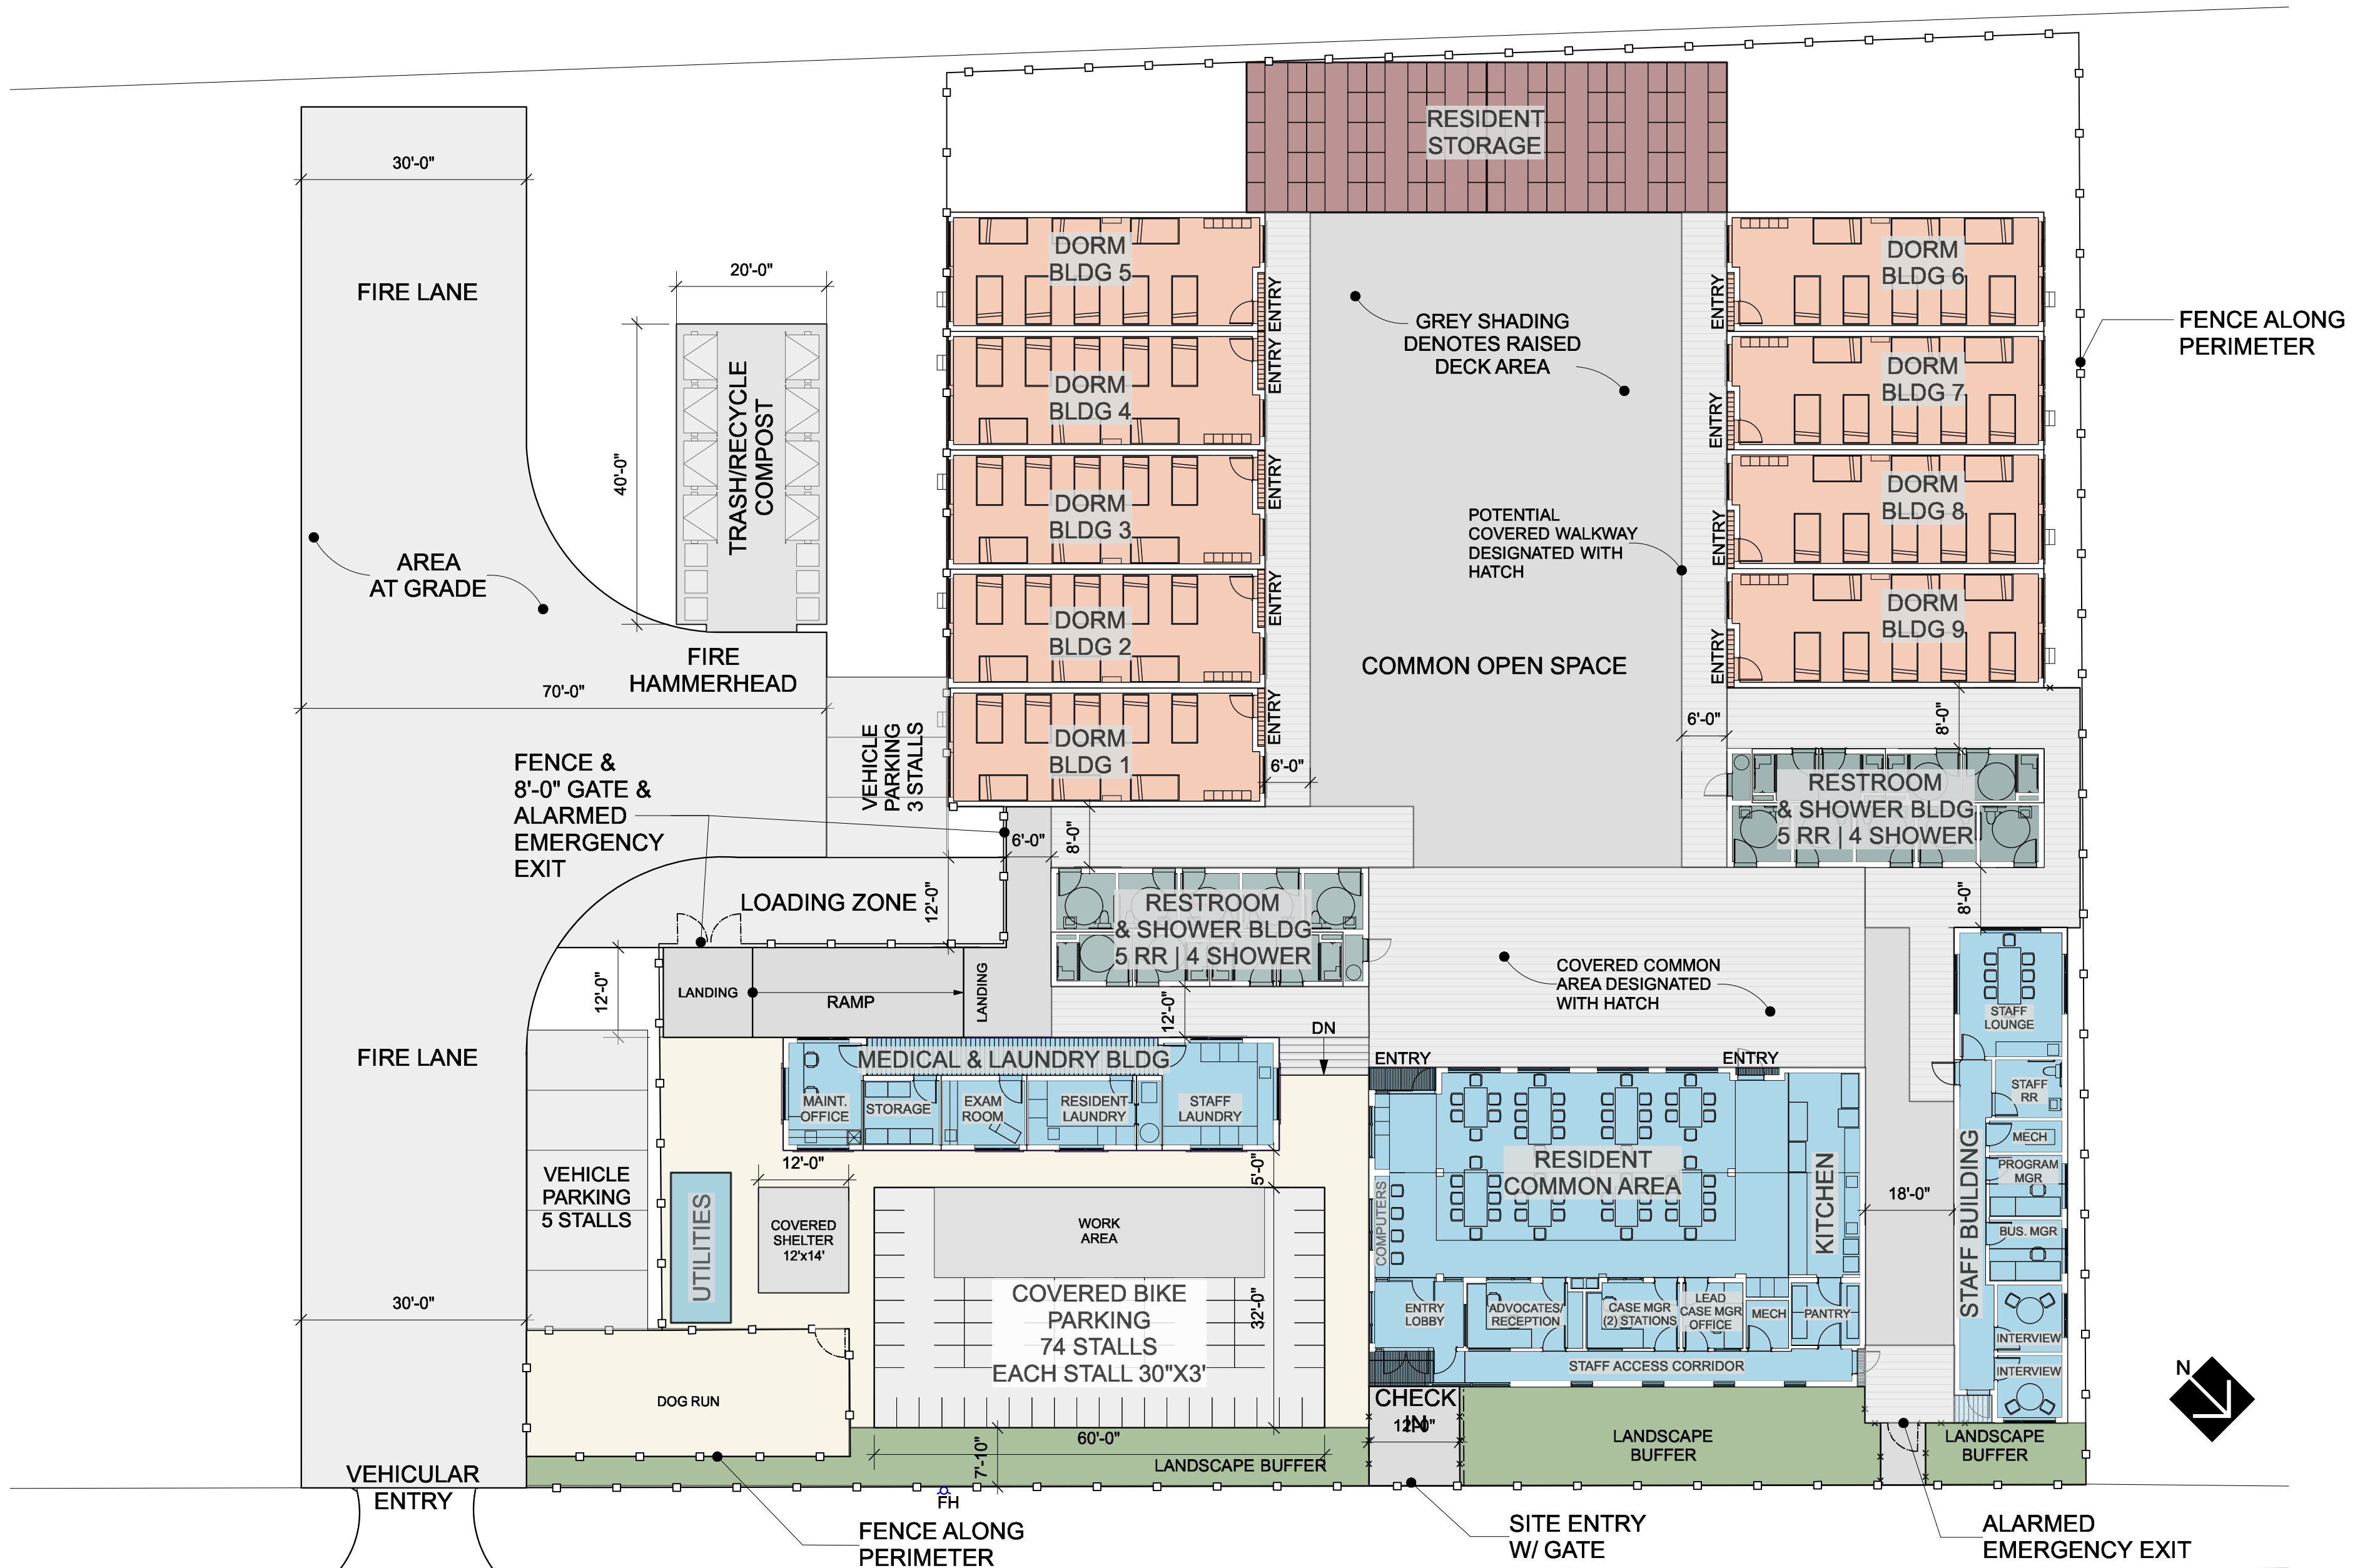

King County Modular Shelter
Site Overview

third place design
co-operative
where architecture meets community

King County Modular Shelter
Site Plan

Dormitory

Toilet | Sink & Shower

Common Building