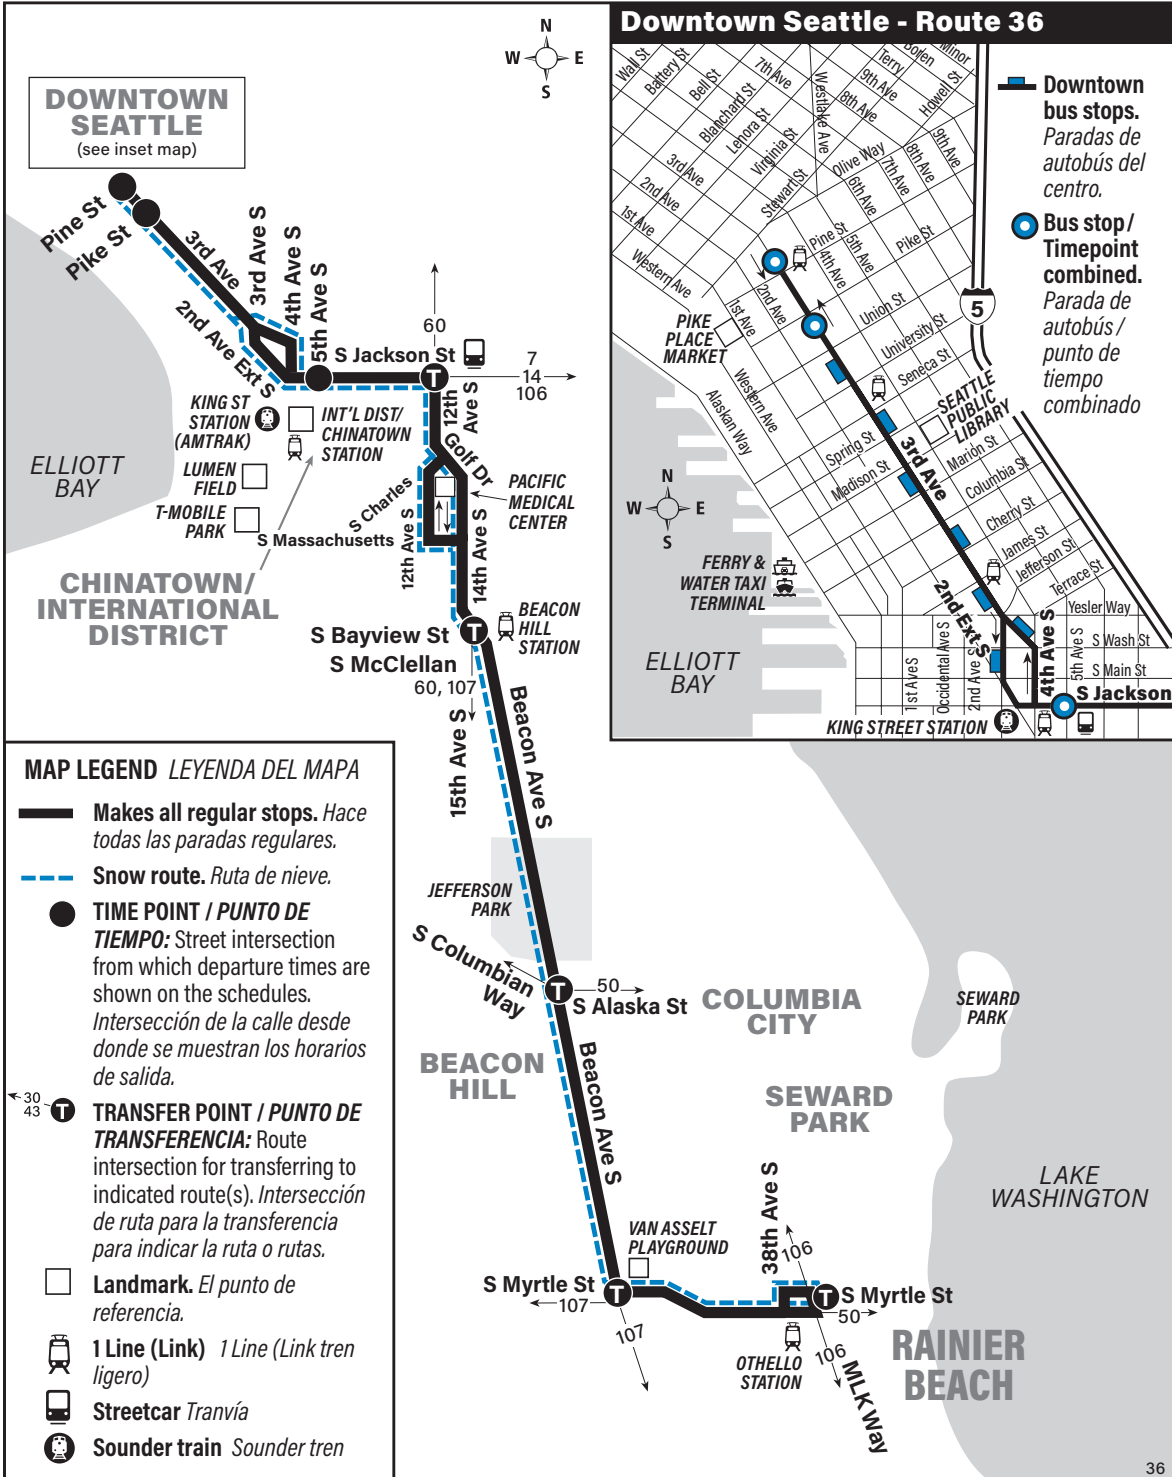

March 18 thru  
September 1, 2023

Del 18 de marzo al 1 de  
septiembre de 2023

## Othello Station, Beacon Hill, Jefferson Park, Chinatown-International District, Downtown Seattle

**Bold** PM time  
**b** Serves southbound 5th Ave S & S Weller St at this time.  
**†** Estimated time.