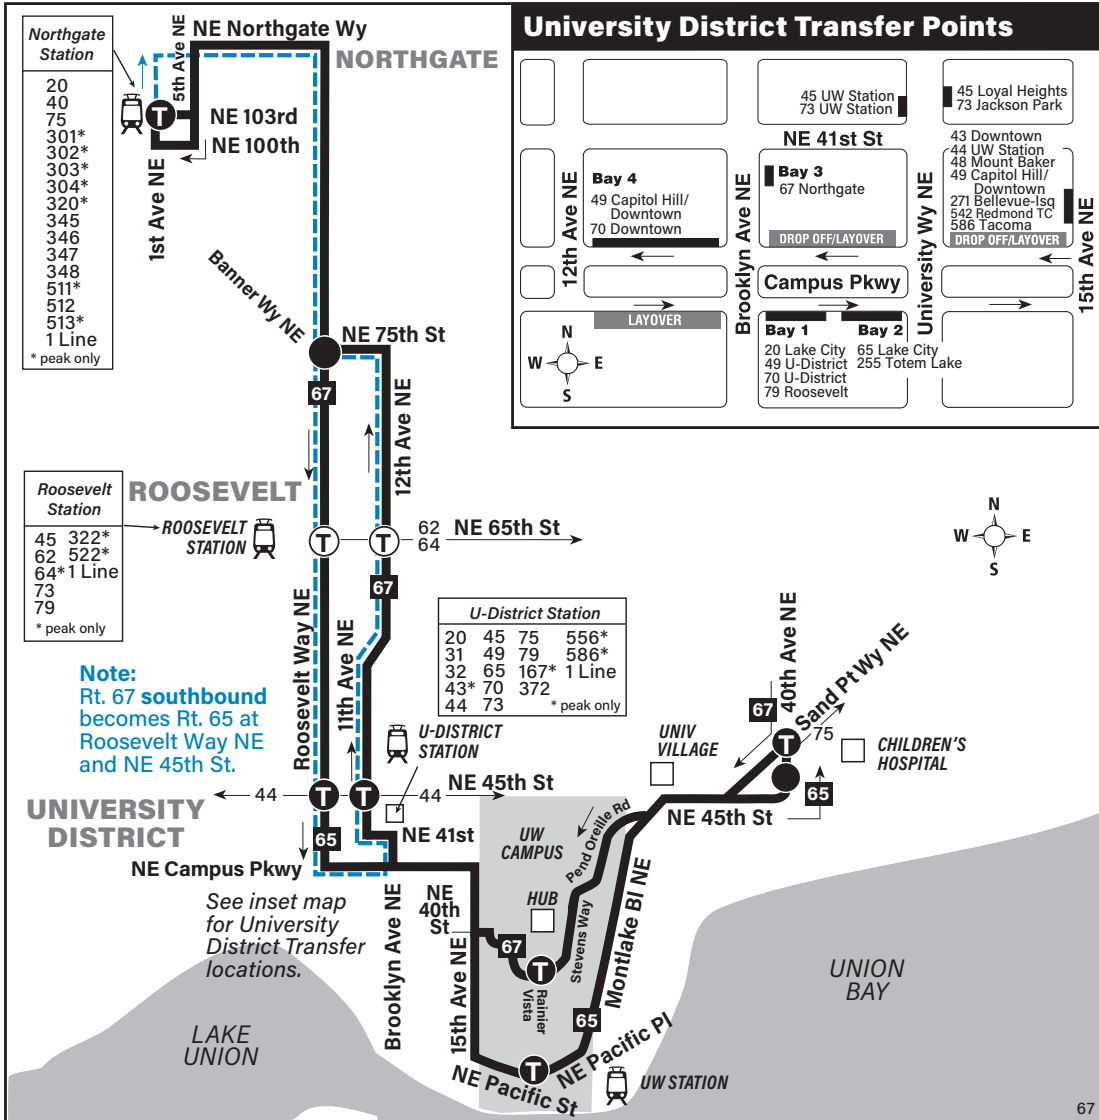

March 18 thru September 1, 2023

Del 18 de marzo al 1 de septiembre de 2023

67

Northgate, Roosevelt, University District, Children's Hospital

Snow/ Emergency Service Servicio en caso de nieve o emergencia

During most snow conditions, this bus will follow the special snow routing shown on the map. If Metro declares an emergency, it will operate on an **Emergency Snow Network** plan. Visit kingcounty.gov/metro/snow to register for **Transit Alerts** and to learn more.

*Income Qualified *Ingresos que reúnan los requisitos

How to Read a Schedule

1. Locate the MONDAY thru FRIDAY, SATURDAY, or SUNDAY schedule block for the day of travel.
2. Timepoints are selected bus stops along the route that correspond to times listed under each location and to timepoint dots on the map. Timepoints are listed from the beginning of the route (on the left) to the end (on the right). If you are boarding at a stop between two timepoints, use the earlier time as a guide.
3. Bus stop number.
4. Read down the column to find the time your bus leaves the timepoint.
5. Read across the row to find the time your bus arrives at the next timepoint.
6. If there is a symbol (letter or character) after a time, look for the explanation below the schedule.
7. A dash in the column means the bus does not serve that timepoint.
8. Refer to the Special Service Information section for any changes in routing or other unique aspects of service on this route.