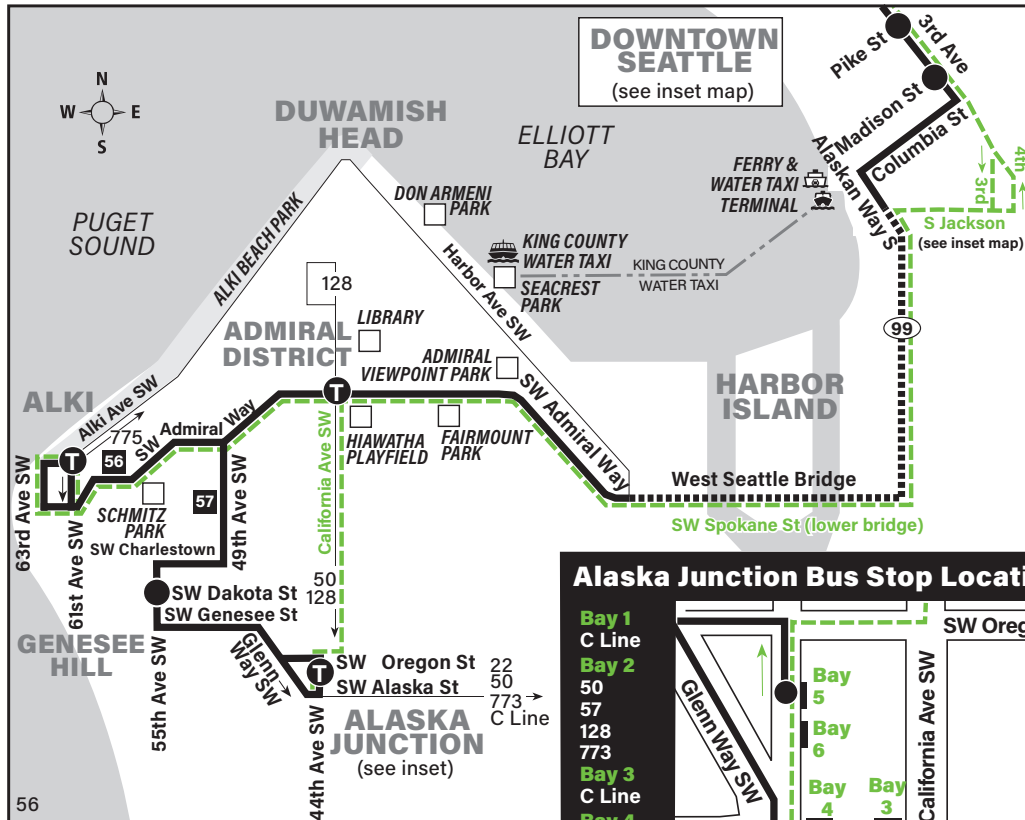

March 30 thru August 30, 2024

Del 30 de marzo al 30 de agosto de 2024

56, 57

Alki, Alaska Junction, Genesee Hill, Admiral District, Downtown Seattle

These routes do not operate on weekends or holidays.

Snow / Emergency Service Servicio en caso de nieve o emergencia

Route 56, 57 Monday thru Friday to Downtown Seattle

Servicio de lunes a viernes al centro de Seattle

	Alaska Junction Bay 5	Genesee Hill 55th Ave SW & SW Dakota St	Alki Alki Ave SW & 61st Ave SW	Admiral District SW Admiral & California Ave SW	Downtown Seattle 3rd Ave & Madison St 3rd Ave & Pine St	
Route	Stop #32013	Stop #39464	Stop #14960	Stop #15060	Stop #548	Stop #590
56	—	—	5:53	6:00	6:18‡	6:22‡
57	6:40	6:44	—	6:53	7:15‡	7:19‡
56	—	—	7:12	7:20	7:41‡	7:45‡
57	7:17	7:21	—	7:30	7:53‡	7:57‡
57	7:42	7:47	—	7:56	8:19‡	8:23‡
56	—	—	8:08	8:16	8:38‡	8:42‡
56	—	—	9:08	9:15	9:34‡	9:38‡

‡ Estimated time.

Route 56, 57 Monday thru Friday to Alki, Alaska Junction

Servicio de lunes a viernes a Admiral District, Alaska Junction

	Downtown Seattle 3rd Ave & Bell St	Admiral District SW Admiral & California Ave SW	Alki Alki Ave SW & 61st Ave SW	Genesee Hill 55th Ave SW & SW Dakota St	Alaska Junction Bay 2
Route	Stop #400	Stop #15540	Stop #14960	Stop #39530	Stop #31811
57	3:31	3:56‡	—	4:04‡	4:09‡
56	4:00	4:24‡	4:31	—	—
57	4:20	4:46‡	—	4:54‡	4:59‡
57	4:40	5:06‡	—	5:14‡	5:19‡
57	5:00	5:26‡	—	5:34‡	5:39‡
56	5:21	5:46‡	5:53	—	—
57	5:41	6:05‡	—	6:13‡	6:18‡
56	6:01	6:25‡	6:32	—	—
56	6:41	7:03‡	7:10	—	—