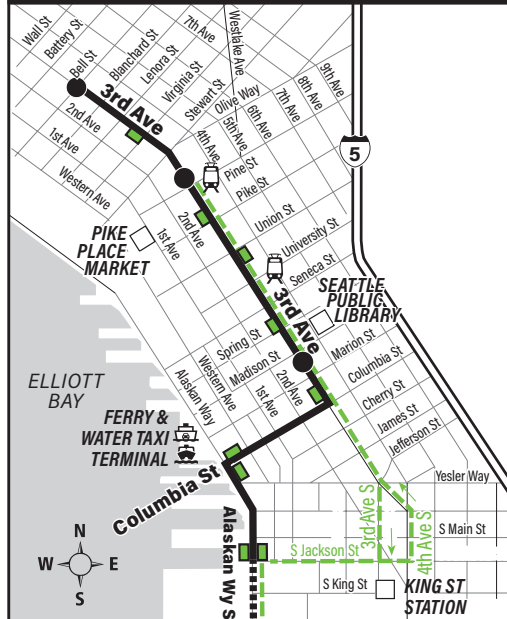

Downtown Seattle - Route 56, 57

MAP LEGEND LEYENDA DEL MAPA

- Makes all regular stops. *Hace todas las paradas regulares.*
- Limited or no stops. *Limitado o sin paradas.*
- Snow route. *Ruta de nieve.*
- TIME POINT / PUNTO DE TIEMPO: Street intersection from which departure times are shown on the schedules. *Intersección de la calle desde donde se muestran los horarios de salida.*
- TRANSFER POINT / PUNTO DE TRANSFERENCIA: Route intersection for transferring to indicated route(s). *Intersección de ruta para la transferencia para indicar la ruta o rutas.*
- Landmark. *El punto de referencia.*
- 1 Line (Link) *1 Line (Link tren ligero)*
- Downtown bus stops. *Paradas de autobús del centro.*