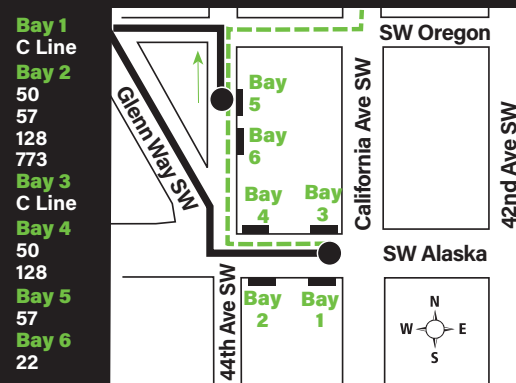

Alaska Junction Bus Stop Locations