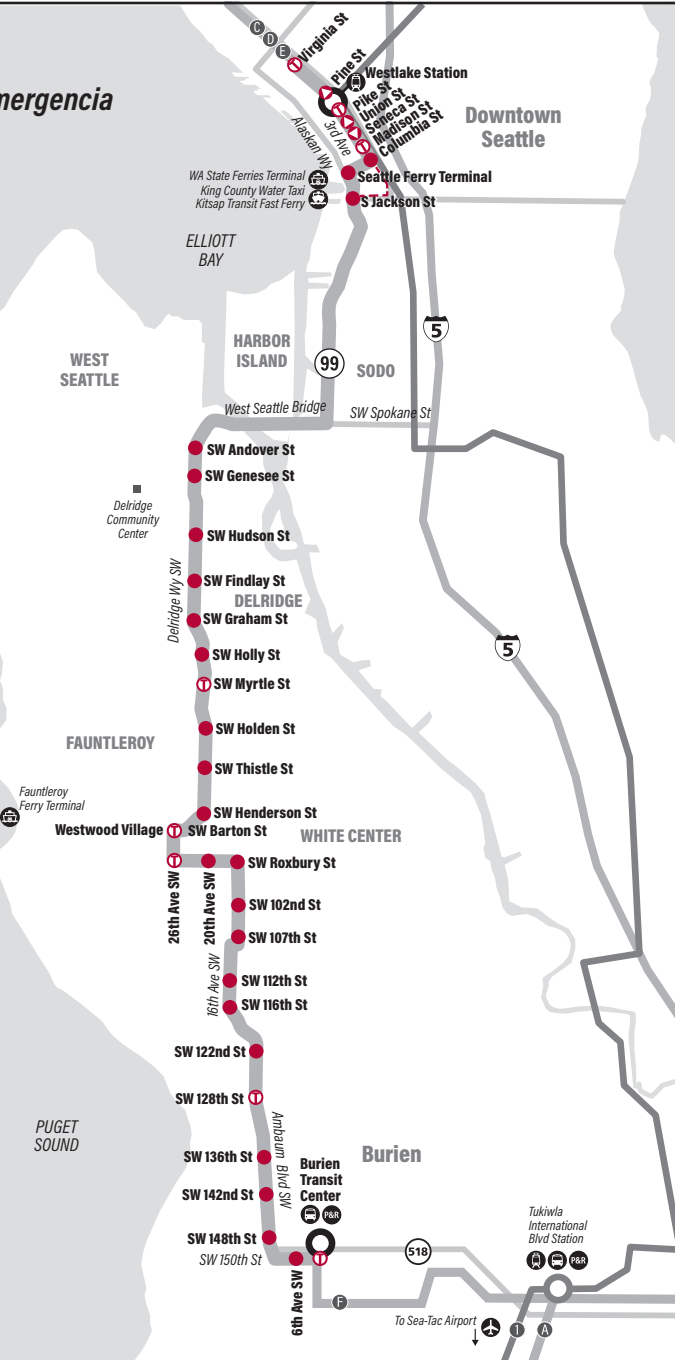

RAPIDRIDE

H Line

Burien Transit Center, White Center, Westwood Village, Delridge, Seattle Ferry Terminal, Westlake Station, Downtown Seattle

Snow/Emergency Service Servicio en caso de nieve o emergencia

During most snow conditions this bus will follow the special snow routing (if required) shown on the map. If Metro declares an emergency, it will operate on an **Emergency Snow Network** plan. During such an event, it is expected to operate with the same route number and follow the same snow routing as shown in this timetable. Visit kingcounty.gov/metro/snow to register for **Transit Alerts** and to learn more.

KEY

- All Stops
- Northbound Only Stop
- Southbound Only Stop
- Time Point / Stop Combined
- Transfer Station
- Buses
- 1 Line (Link)
- WA State Ferries
- King County Water Taxi & Kitsap Transit Fast Ferry
- Airport
- Park and Ride
- Snow Route
- Landmark