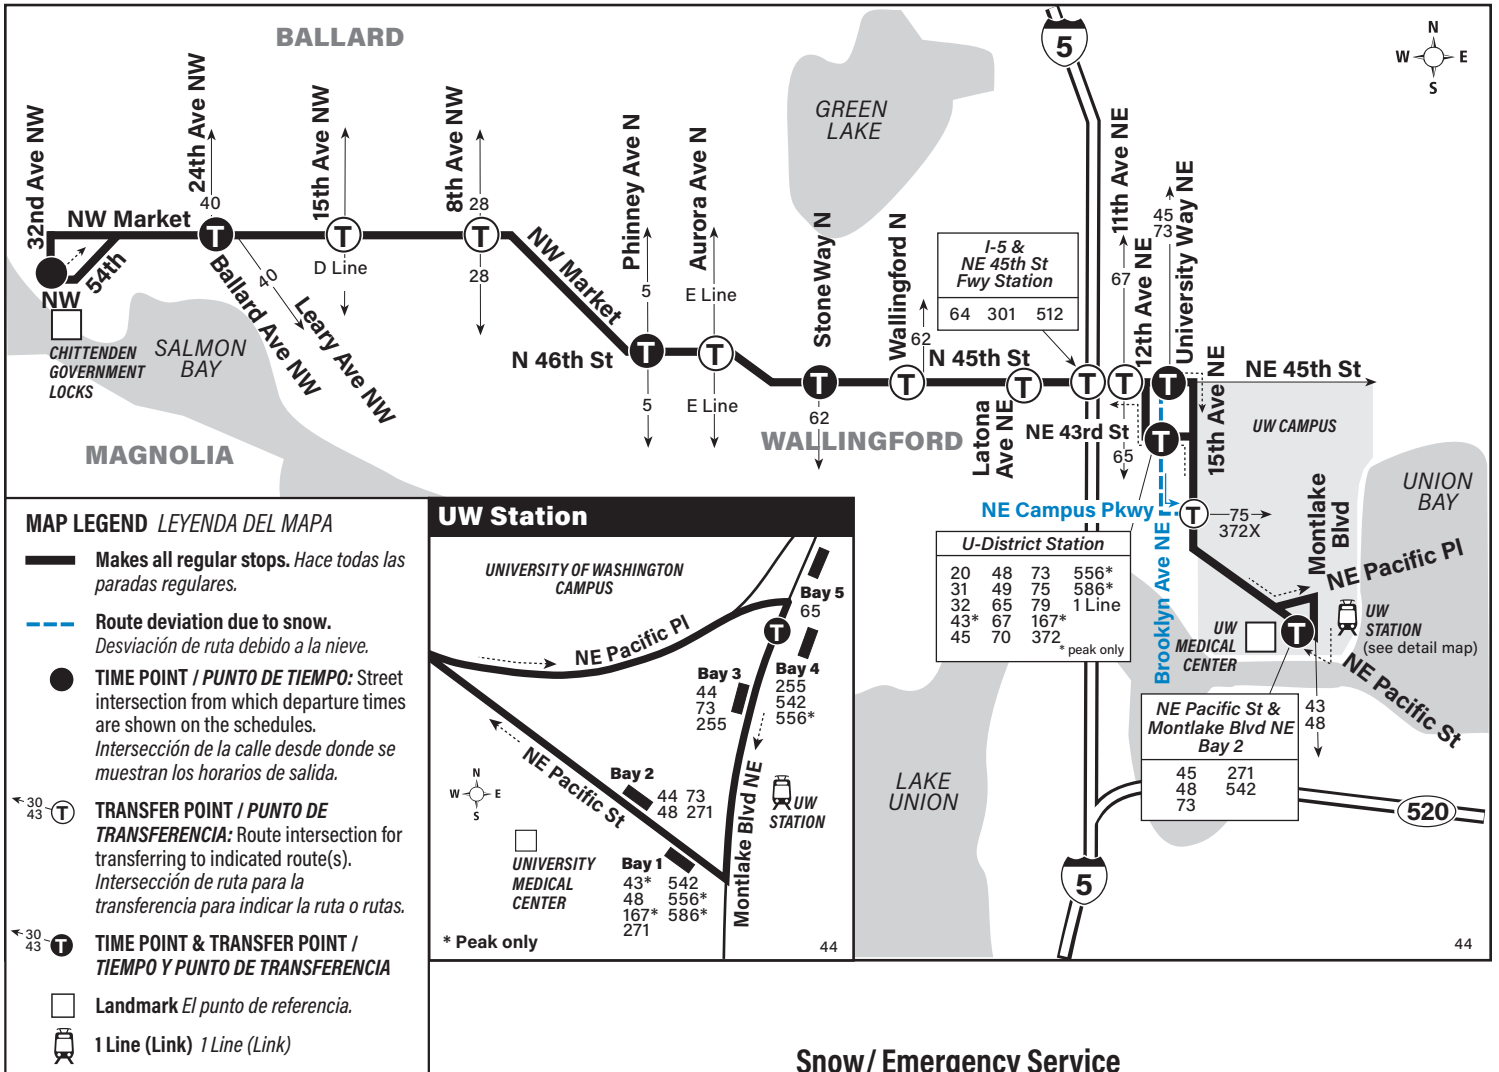

Ballard, Wallingford, University District, UW Station

Snow/ Emergency Service

Servicio en caso de nieve o emergencia

During most snow conditions, this bus will follow the special snow routing shown on the map. If Metro declares an emergency, it will operate on an **Emergency Snow Network** plan. Visit kingcounty.gov/metro/snow to register for **Transit Alerts** and to learn more.

Ballard		Fremont	Wallingford	University District Station Bay 3		To Route
32nd Ave NW & NW 54th St	NW Market St & Ballard Ave NW	N 46th St & Phinney Ave N	N 45th St & Stone Way N	NE 45th St & University Way NE	NE Pacific Pl & NE Pacific St	
Stop #18085	Stop #18120	Stop #29225	Stop #29231	Stop #10911	Stop #29243	
5:55	5:58	6:08	6:13	6:23†	6:32†	
6:05	6:08	6:17	6:22	6:32†	—	43
6:15	6:18	6:27	6:32	6:42	6:51	
6:23	6:26	6:35	6:40	6:50	6:59	
6:33	6:36	6:45	6:50	7:00†	—	43
6:43	6:46	6:55	7:00	7:08†	7:16†	
6:53	6:56	7:05	7:09	7:17†	7:25†	
7:02	7:05	7:14	7:18	7:26	—	43
7:10	7:13	7:22	7:26	7:34†	7:42†	
7:17	7:20	7:29	7:33	7:41	—	43
7:25	7:28	7:37	7:41	7:49†	7:57†	
7:37	7:40	7:49	7:53	8:01†	8:09†	
7:49	7:52	8:01	8:05	8:13	—	43
8:02	8:05	8:13	8:17	8:25†	8:33†	
8:14	8:17	8:25	8:29	8:37†	8:45†	
8:26	8:29	8:37	8:41	8:49†	8:57	
8:36	8:39	8:47	8:51	8:59	—	43
8:46	8:49	8:57	9:01	9:09†	9:17†	
9:00	9:03	9:11	9:15	9:23†	9:31†	
9:20	9:23	9:31	9:35	9:43†	9:51†	
9:40	9:43	9:51	9:55	10:03†	10:11†	
9:50	9:53	10:01	10:05	10:12	—	43
10:00	10:02	10:09	10:13	10:20†	10:28†	
10:20	10:22	10:29	10:33	10:40†	10:48†	
10:40	10:42	10:49	10:53	11:00	11:08	
11:00	11:02	11:08	11:12	11:18†	11:26†	
11:10	11:12	11:18	11:22	11:28	—	43
11:20	11:22	11:28	11:32	11:38	11:46	
11:40	11:42	11:48	11:51	11:57†	12:05†	
12:00	12:02	12:07	12:10	12:16	12:24	
12:20	12:22	12:27	12:30	12:36†	—	43
12:40	12:42	12:47	12:50	12:56	—	43
12:58	1:00	1:05	1:08	1:14	1:22	
1:21	1:23	1:28	1:31	1:37	1:45	
2:07	2:09	2:14	2:17	2:23	2:31	
2:53	2:55	3:00	3:03	3:09	3:17	
3:39	3:41	3:46	3:49	3:55	—	43
4:24	4:26	4:31	4:34	4:40	—	43