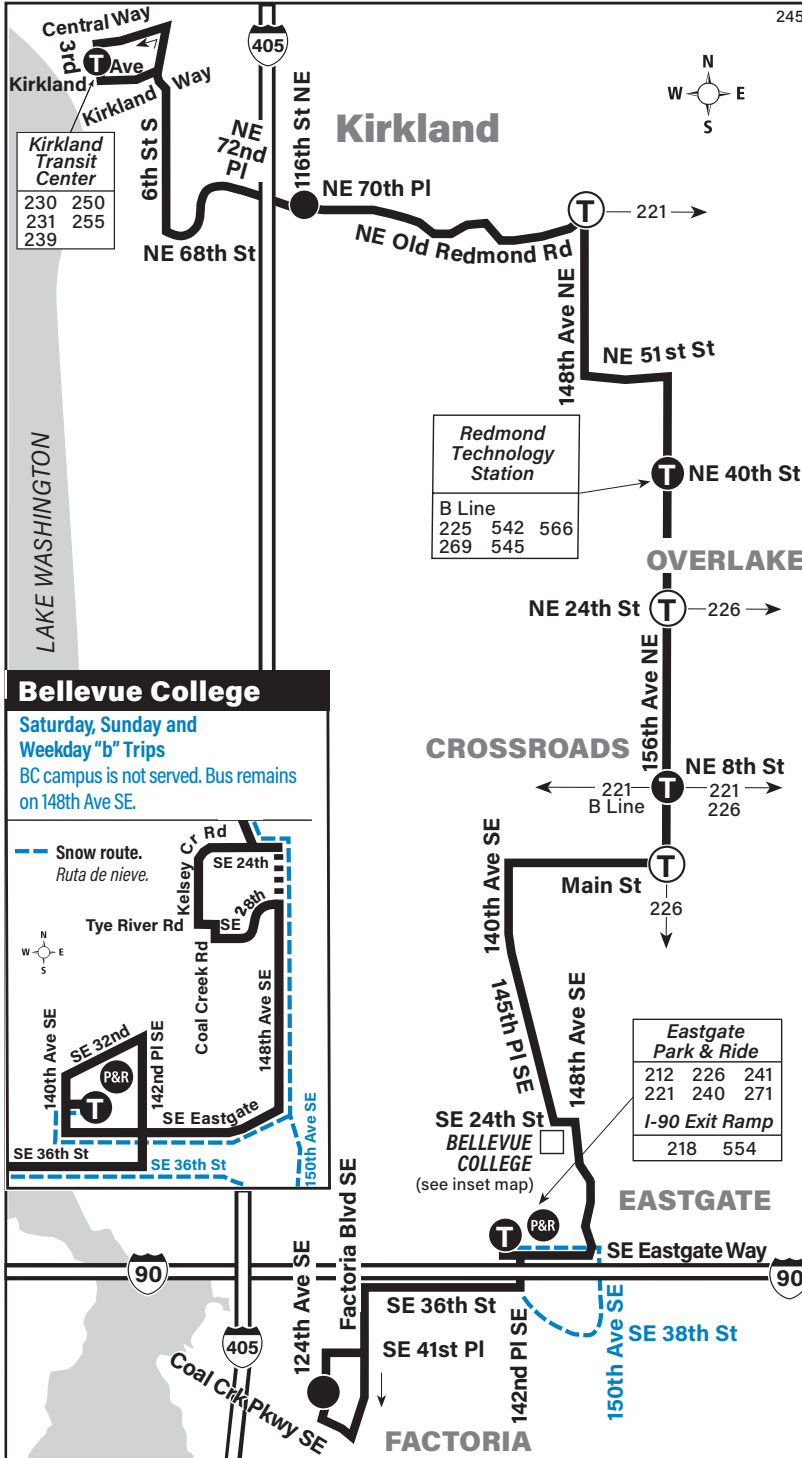

March 18 thru September 1, 2023

Del 18 de marzo al 1 de septiembre de 2023

245

Kirkland, Houghton, Overlake, Crossroads, Bellevue College, Eastgate, Factoria

MAP LEGEND

LEYENDA DEL MAPA

- Makes all regular stops. *Hace todas las paradas regulares.*
- When not scheduled through BC Campus. *Cuando no está programado a través de BC Campus.*
- Route deviation due to snow. *Desviación de ruta debido a la nieve.*
- TIME POINT / PUNTO DE TIEMPO:** Street intersection from which departure times are shown on the schedules. *Intersección de la calle desde donde se muestran los horarios de salida.*
- TRANSFER POINT / PUNTO DE TRANSFERENCIA:** Route intersection for transferring to indicated route(s). *Intersección de ruta para la transferencia para indicar la ruta o rutas.*
- TIME POINT & TRANSFER POINT / TIEMPO Y PUNTO DE TRANSFERENCIA**
- PARK & RIDE:** Free parking area. *Zona de estacionamiento gratis.*
- Landmark** *El punto de referencia.*

Special Service Information

Saturday and Sunday service does not operate through the Bellevue College campus. Service remains on 148th Ave SE.

Route 245 Monday thru Friday to Crossroads, Factoria, Eastgate

Bold PM time
b Does not serve Bellevue College. Service stays on 148th Ave SE and SE 24th St.
† Estimated time.

Route 245 Monday thru Friday to Crossroads, Kirkland

Servicio de lunes a viernes a Crossroads, Kirkland

Bold PM time

Special Service Information

Saturday and Sunday service does not operate through the Bellevue College campus. Service remains on 148th Ave SE.

Route 245 Sunday to Crossroads, Factoria, Eastgate