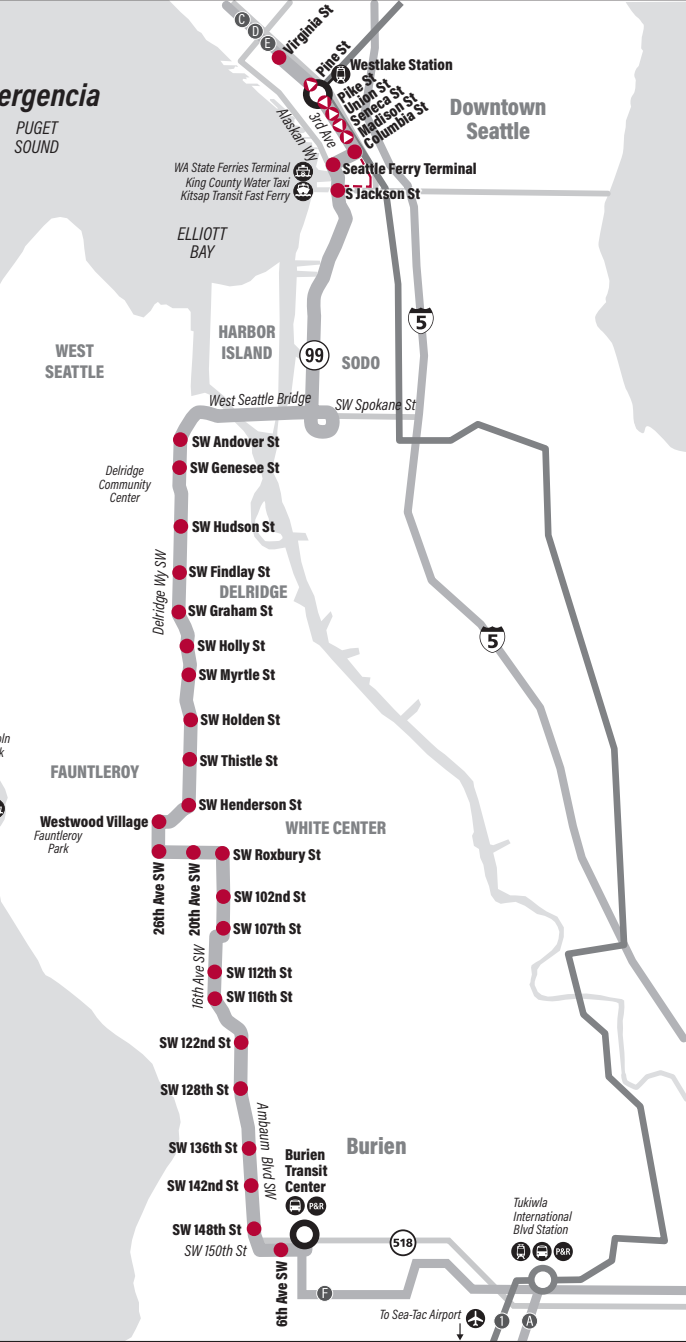

KEY

- All Stops
- Northbound Only Stop
- Southbound Only Stop
- Transfer Station
- Buses
- Link Trains
- WA State Ferries
- King County Water Taxi & Kitsap Transit Fast Ferry
- Airport
- Park & Ride
- Snow Route