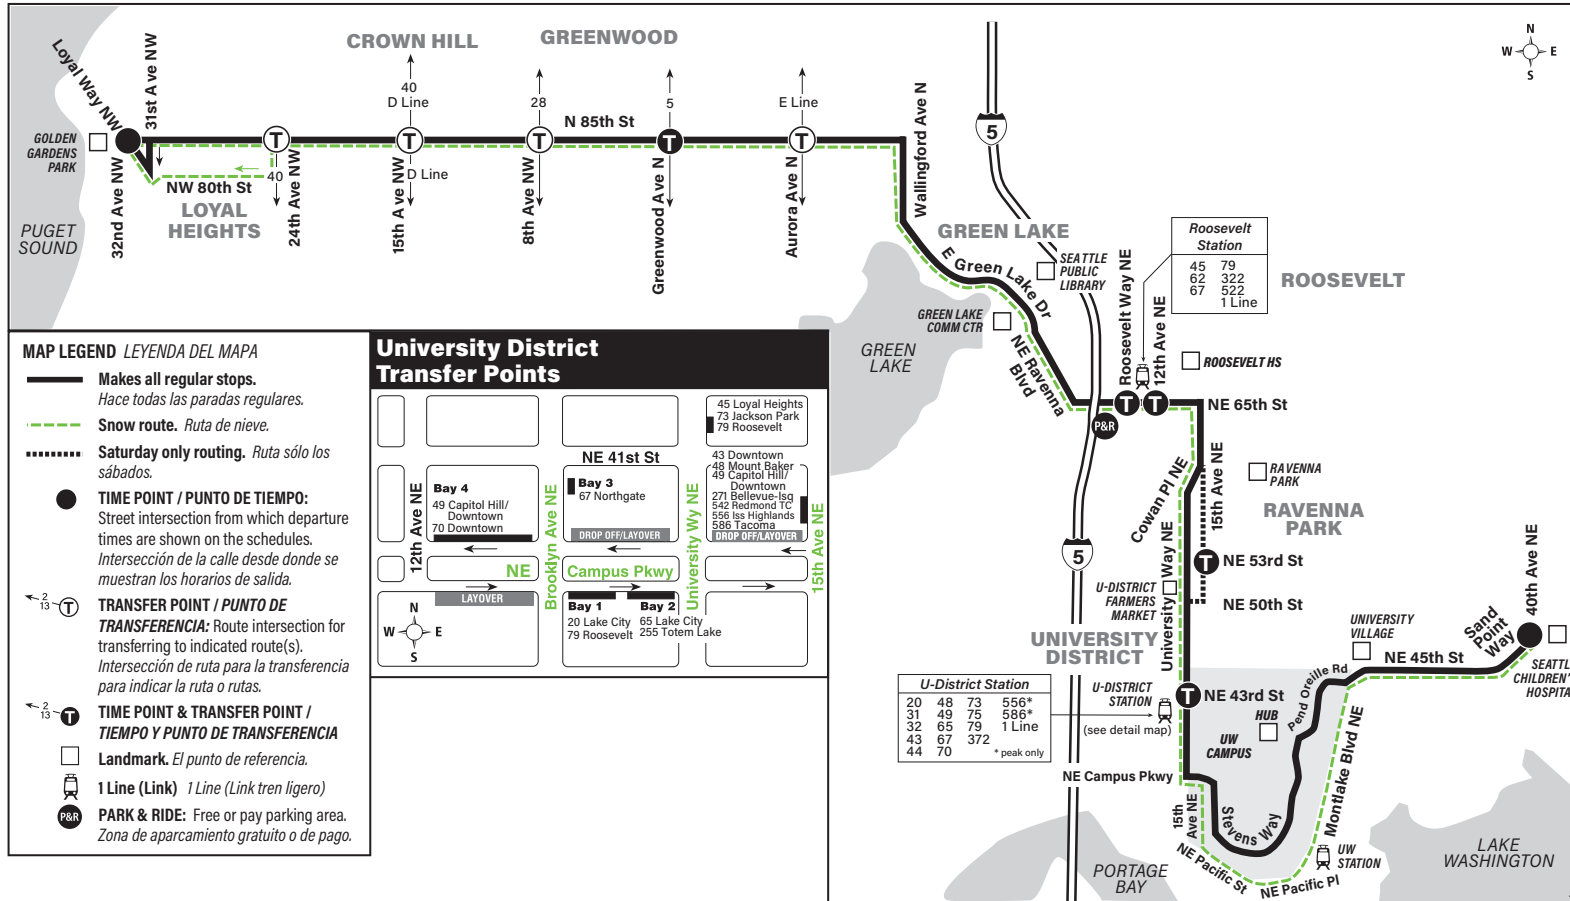

March 30 thru August 30, 2024

Del 30 de marzo al 30 de agosto de 2024

45

Loyal Heights, Greenwood, Green Lake, Roosevelt, University District, Seattle Children's Hospital

Snow / Emergency Service Servicio en caso de nieve o emergencia

Loyal Heights	Greenwood	Roosevelt Station Bay 1	University District Station Bay 4	Laurelhurst	To Route
Loyal Way NW & NW 85th St	N 85th St & Greenwood Ave N	NE 65th St & Roosevelt Way NE	University Way NE & NE 43rd St	Sand Point Way NE & 40th Ave NE	To Route
Stop #35530	Stop #5330	Stop #16430	Stop #9134	Stop #10562	
7:45	7:54	8:08	8:17	8:31	75
8:00	8:09	8:23	8:32	8:46	75
8:15	8:24	8:38	8:47	9:01	75
8:31	8:40	8:54	9:02	9:15	75
8:47	8:55	9:08	9:15	9:28	75
9:01	9:09	9:22	9:29	9:41	75
9:30	9:38	9:51	9:58	10:10	75
9:58	10:06	10:19	10:26	10:38	75
10:28	10:36	10:49	10:56	11:07	75
10:58	11:06	11:19	11:26	11:37	75
11:30	11:38	11:50	11:56	12:07	75
12:01	12:08	12:19	12:25	12:36	75
12:31	12:38	12:49	12:55	1:06	75
1:01	1:08	1:19	1:25	1:36	75

Memorial Day	May 27
<i>Día de los Caídos</i>	<i>27 de mayo</i>
Independence Day	July 4
<i>Día de la independencia</i>	<i>4 de julio</i>

Special Service Information

On Saturday, due to the University District Farmers Market being staged on University Way NE at NE 50th St, Route 45 will be rerouted to 15th Ave NE between NE 50th St and Cowen PI NE. All stops on 15th Ave NE will be served. To avoid confusion for riders, the reroute will remain in effect all day (6 a.m. to 1:15 a.m.), even though the Market is in session from 9 am to 2 p.m., only. Questions? Please call Metro at 206-553-3000.