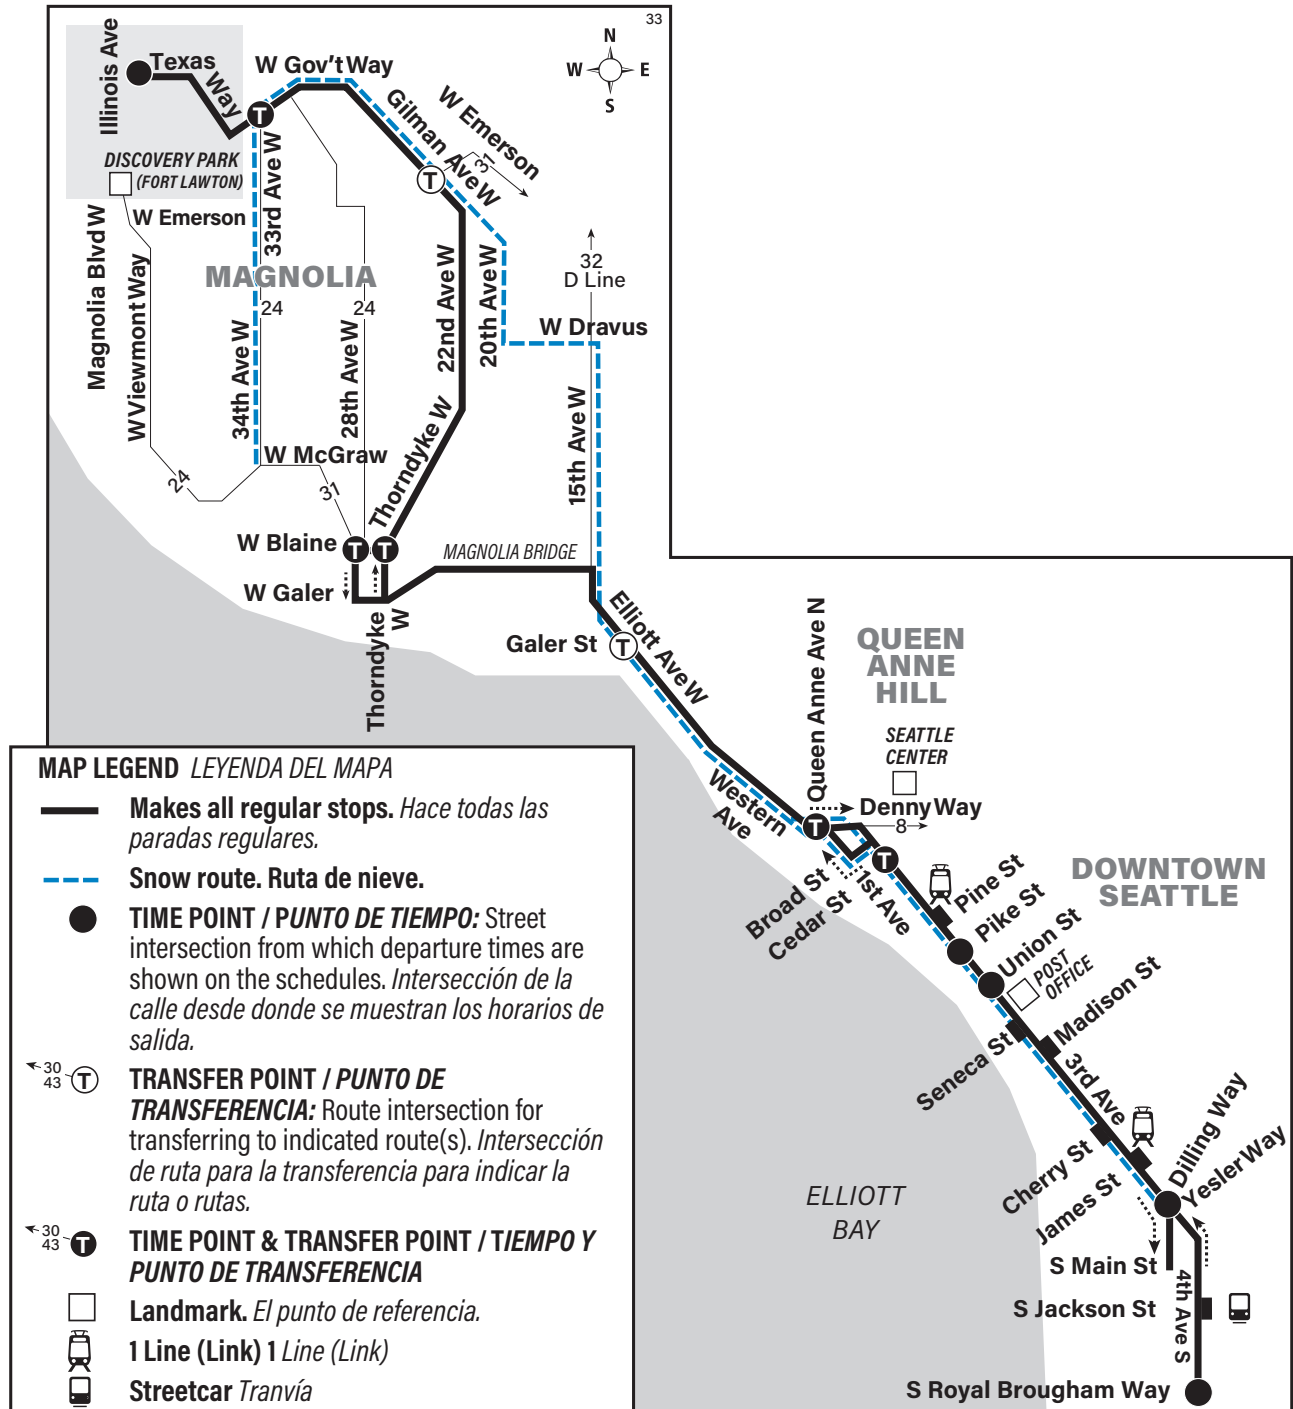

March 18 thru
September 1, 2023

Del 18 de marzo al 1 de
septiembre de 2023

33

Discovery Park, East Magnolia, Seattle Center, Downtown Seattle