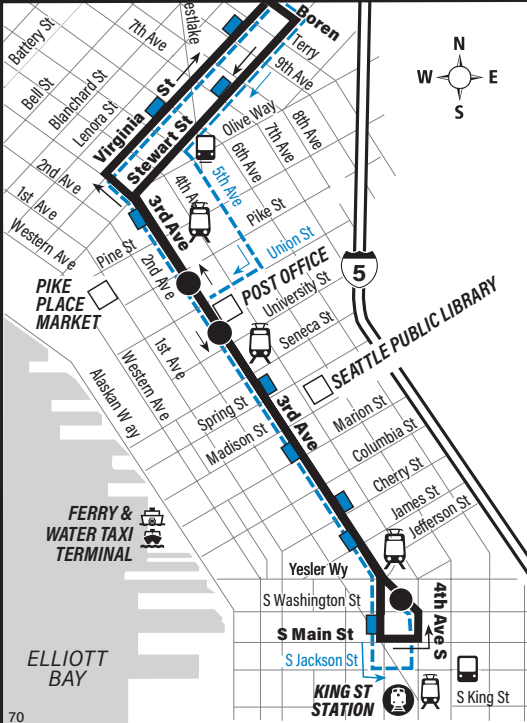

Downtown Seattle

MAP LEGEND / LEYENDA DEL MAPA

- **Makes all regular stops.** *Hace todas las paradas regulares.*
- **Snow route.** *Ruta de nieve.*
- **TIME POINT / PUNTO DE TIEMPO:** Street intersection from which departure times are shown on the schedules. *Intersección de la calle desde donde se muestran los horarios de salida.*
- **TRANSFER POINT / PUNTO DE TRANSFERENCIA:** Route intersection for transferring to indicated route(s). *Intersección de ruta para la transferencia para indicar la ruta o rutas.*
- **TIME POINT & TRANSFER POINT / TIEMPO Y PUNTO DE TRANSFERENCIA**
- **Landmark.** *El punto de referencia.*
- **Downtown bus stops.** *Paradas de autobús del centro.*
- **1 Line (Link) / 1 Line (Link tren ligero)**
- **Streetcar / Tranvía**
- **Sounder train / Sounder tren**