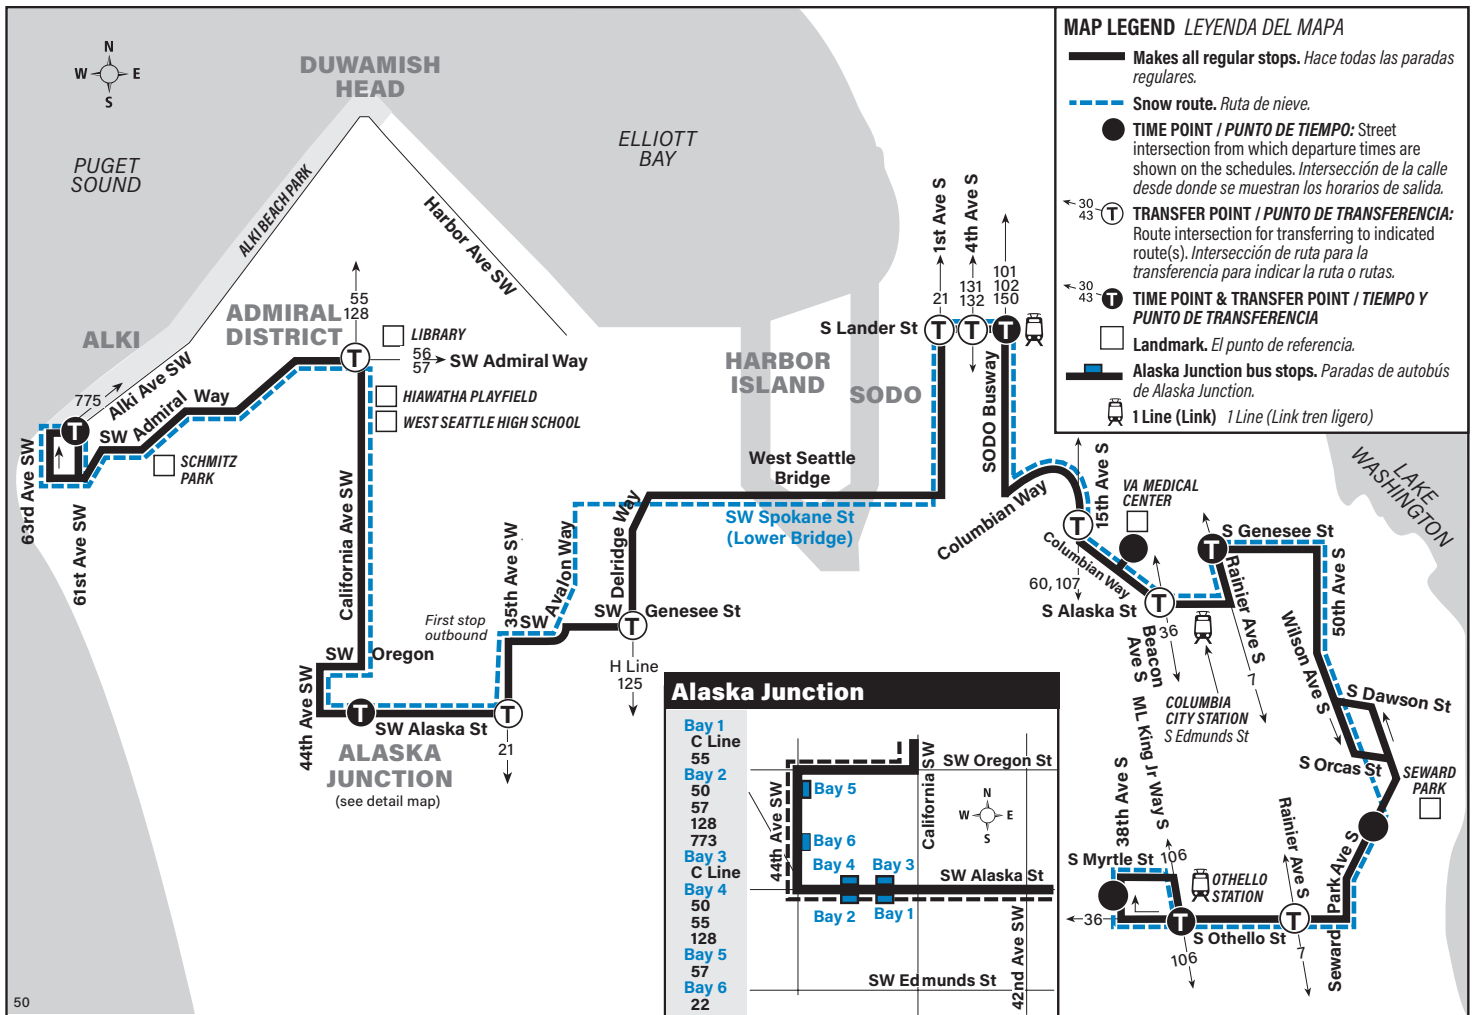

March 18 thru September 1, 2023

Del 18 de marzo al 1 de septiembre de 2023

50

Alki, Admiral, District, Alaska Junction, SODO, VA Medical Center, Beacon Hill, Columbia City, Seward Park, Othello Station

Snow/ Emergency Service

Bold PM time

Route 50 Sunday to SODO, Othello Station

Servicio de domingo a SODO, Othello Station

Alki		SODO	Columbia City	
Alki Ave SW & 61st Ave SW	Alaska Junction Bay 2	SODO Busway & S Lander St	Rainier Ave S & S Genesee St	38th Ave S & S Myrtle St
Stop #14960	Stop #31811	Stop #99263	Stop #34910	Stop #45648
6:13	6:22	6:35	6:49	7:02‡
6:43	6:52	7:05	7:19	7:32‡
7:13	7:22	7:36	7:50	8:03‡
7:42	7:52	8:06	8:21	8:35‡
8:12	8:22	8:36	8:51	9:06‡
8:42	8:52	9:06	9:21	9:36‡
9:12	9:22	9:36	9:51	10:06‡
9:41	9:52	10:07	10:22	10:37‡
10:10	10:22	10:37	10:52	11:08‡
10:40	10:52	11:08	11:23	11:39‡
11:10	11:22	11:38	11:53	12:09‡
11:40	11:52	12:08	12:23	12:40‡
12:10	12:22	12:38	12:54	1:11‡
12:40	12:52	1:08	1:24	1:41‡
1:10	1:22	1:38	1:54	2:11‡
1:40	1:52	2:08	2:24	2:41‡
2:10	2:22	2:38	2:54	3:11‡
2:40	2:52	3:08	3:24	3:41‡
3:10	3:22	3:38	3:54	4:11‡
3:40	3:52	4:08	4:24	4:41‡
4:10	4:22	4:39	4:55	5:12‡
4:40	4:52	5:09	5:25	5:41‡
5:10	5:22	5:38	5:54	6:10‡
5:40	5:52	6:08	6:24	6:40‡
6:10	6:22	6:38	6:54	7:10‡
6:41	6:52	7:08	7:24	7:40‡
7:11	7:22	7:38	7:54	8:09‡
7:42	7:52	8:07	8:22	8:37‡
8:12	8:22	8:37	8:52	9:07‡
8:42	8:52	9:07	9:22	9:37‡
9:12	9:22	9:37	9:52	10:06‡
9:42	9:52	10:07	10:21	10:35‡
10:12	10:22	10:36	10:50	11:04‡
10:43	10:52	11:05	11:19	11:33‡
11:13	11:22	11:35	11:48	12:02‡
11:43	11:52	12:05	12:18	12:32‡
12:13	12:22	12:35	12:48	1:02‡