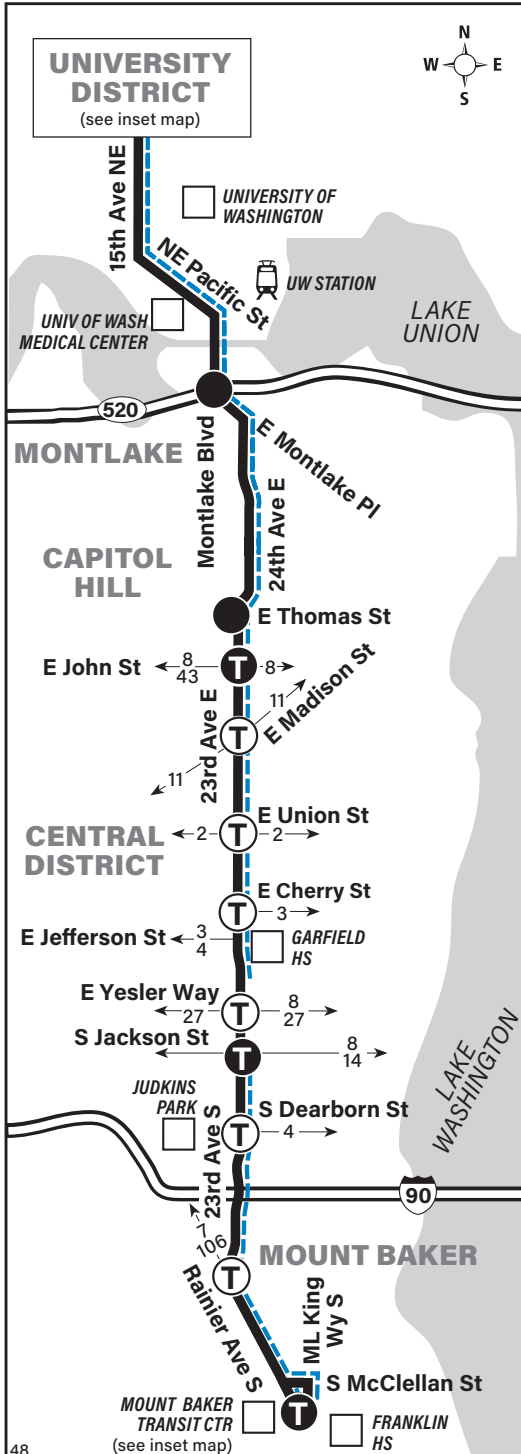

## University District, Montlake, Central District, Mount Baker

### Special Service Information

On Saturday, due to the University District Farmers Market being staged on University Way NE at NE 50th St, Rt 48 begins and ends at 12th Ave NE & NE 47th St.

## How to Read a Schedule

1. Locate the MONDAY thru FRIDAY, SATURDAY, or SUNDAY schedule block for the day of travel.
2. Timepoints are selected bus stops along the route that correspond to times listed under each location and to timepoint dots on the map. Timepoints are listed from the beginning of the route (on the left) to the end (on the right). If you are boarding at a stop between two timepoints, use the earlier time as a guide.
3. Bus stop number.
4. Read down the column to find the time your bus leaves the timepoint.
5. Read across the row to find the time your bus arrives at the next timepoint.
6. If there is a symbol (letter or character) after a time, look for the explanation below the schedule.
7. A dash in the column means the bus does not serve that timepoint.
8. Refer to the Special Service Information section for any changes in routing or other unique aspects of service on this route.

### Route 1 Saturday ① to Downtown Seattle

Servicio de sábado el centro de Seattle

Queen Anne Hill	Lower Queen Anne	Downtown Seattle	
10th Ave W & W Fulton St	Queen Anne Ave N & W Mercer St	3rd Ave & Cedar St	3rd Av & Union
Stop #2010	Stop #2672	Stop #2220	Stop #4
—	—	6:24	6:31
6:42	6:49	6:54	7:01
7:12	7:19	7:24†	7:31
7:42	7:49	7:54	8:01
8:12	8:19	8:24	8:31
8:42	8:49	8:54	9:01
9:12	9:19	9:24	9:31
9:41	9:48	9:53	10:01
10:11	10:18	10:23	10:31