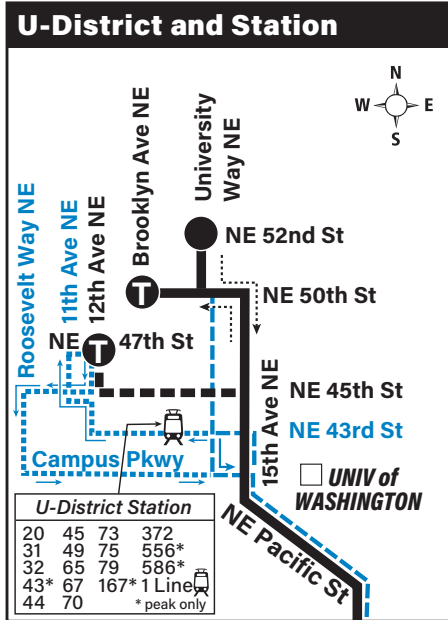

## University District, Montlake, Central District, Mount Baker

### Special Service Information

On Saturday, due to the University District Farmers Market being staged on University Way NE at NE 50th St, Rt 48 begins and ends at 12th Ave NE & NE 47th St.

## Special Service Information

On Saturday, due to the University District Farmers Market being staged on University Way NE at NE 50th St, Rt 48 begins and ends at 12th Ave NE & NE 47th St.

### Route 1 Saturday ① to Downtown Seattle

Servicio de sábado el centro de Seattle

Queen Anne Hill	Lower Queen Anne	Downtown Seattle	
10th Ave W & W Fulton St	Queen Anne Ave N & W Mercer St	3rd Ave & Cedar St	3rd Av & Union
Stop #2010	Stop #2672	Stop #2220	Stop #4
—	—	6:24	6:31
6:42	6:49	6:54	7:01
7:12	7:19	7:24†	7:31
7:42	7:49	7:54	8:01
8:12	8:19	8:24	8:31
8:42	8:49	8:54	9:01
9:12	9:19	9:24	9:31
9:41	9:48	9:53	10:01
10:11	10:18	10:23	10:31