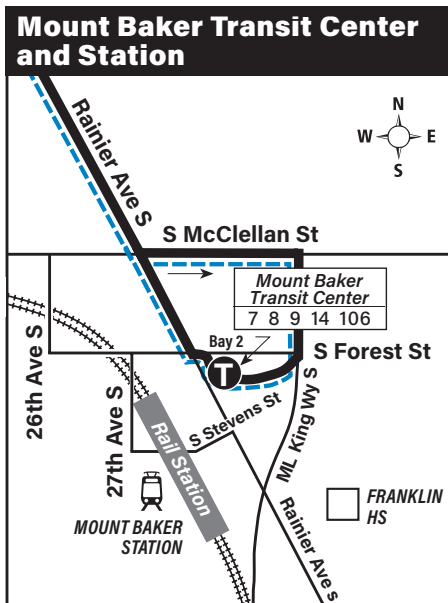

## University District, Montlake, Central District, Mount Baker

### Special Service Information

On Saturday, due to the University District Farmers Market being staged on University Way NE at NE 50th St, Rt 48 begins and ends at 12th Ave NE & NE 47th St.

## Special Service Information

On Saturday, due to the University District Farmers Market being staged on University Way NE at NE 50th St, Rt 48 begins and ends at 12th Ave NE & NE 47th St.

### Route 1 Saturday ① to Downtown Seattle

Servicio de sábado el centro de Seattle

Queen Anne Hill	Lower Queen Anne	Downtown Seattle	
10th Ave W & W Fulton St	Queen Anne Ave N & W Mercer St	3rd Ave & Cedar St	3rd Av & Union
Stop #2010	Stop #2672	Stop #2220	Stop #4
—	—	6:24	6:31
6:42	6:49	6:54	7:01
7:12	7:19	7:24†	7:31
7:42	7:49	7:54	8:01
8:12	8:19	8:24	8:31
8:42	8:49	8:54	9:01
9:12	9:19	9:24	9:31
9:41	9:48	9:53	10:01
10:11	10:18	10:23	10:31