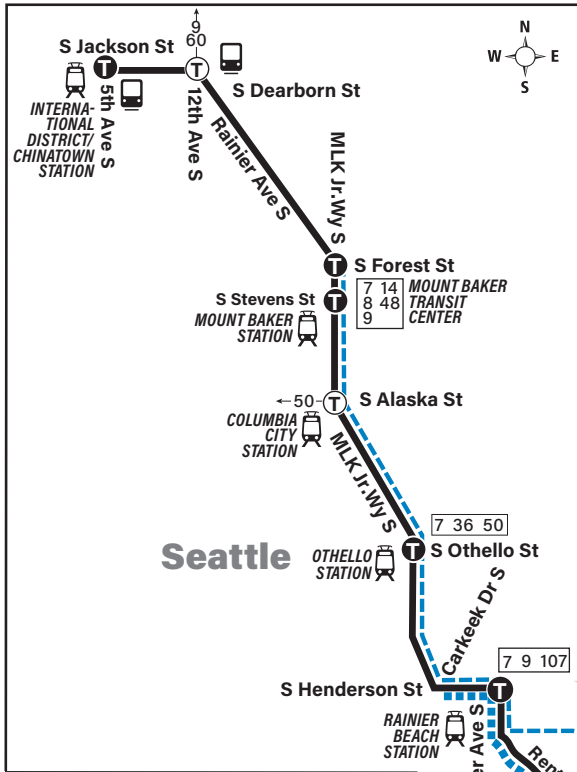

March 18 thru September 1, 2023

Del 18 de marzo al 1 de septiembre de 2023

106

Renton, Skyway, Rainier Beach, Chinatown/International District

MAP LEGEND LEYENDA DEL MAPA

- Makes all regular stops. *Hace todas las paradas regulares.*
- - -** Snow route. *Ruta de nieve.*
- - - -** Snow shuttle (ESN only). *Servicio de conexión durante nevada (Red de Emergencia para Nevadas)*
- TIME POINT / PUNTO DE TIEMPO: Street intersection from which departure times are shown on the schedules. *Intersección de la calle desde donde se muestran los horarios de salida.*
- Ⓣ** TRANSFER POINT / PUNTO DE TRANSFERENCIA: Route intersection for transferring to indicated route(s). *Intersección de ruta para la transferencia para indicar la ruta o rutas.*
- Ⓣ** TIME POINT & TRANSFER POINT / TIEMPO Y PUNTO DE TRANSFERENCIA
- Landmark *El punto de referencia.*
- P&R** Park & Ride Free or pay parking area. *Zona de aparcamiento gratuito o de pago*
- 🚊** 1 Line (Link) *1 Line (Link)*
- 🚏** Streetcar *Tranvía*

Snow/Emergency Service Servicio en caso de nieve o emergencia

During most snow conditions this route will operate via the snow routing shown in this timetable. In the rare event that Metro declares an emergency, the **Route 106 Snow Shuttle** will continue to operate as a designated Emergency Snow Network route. During such an event, it is expected to operate with the same route number and follow the same snow routing as shown in this timetable. Visit kingcounty.gov/metro/snow and sign up for Transit Alerts to stay informed during adverse conditions.

Memorial Day	May 29
Día de los Caídos	29 de mayo
Independence Day	July 4
Día de la independencia	4 de julio

Route 106 Monday thru Friday to Chinatown/International District

Servicio de lunes a viernes a Chinatown/International District