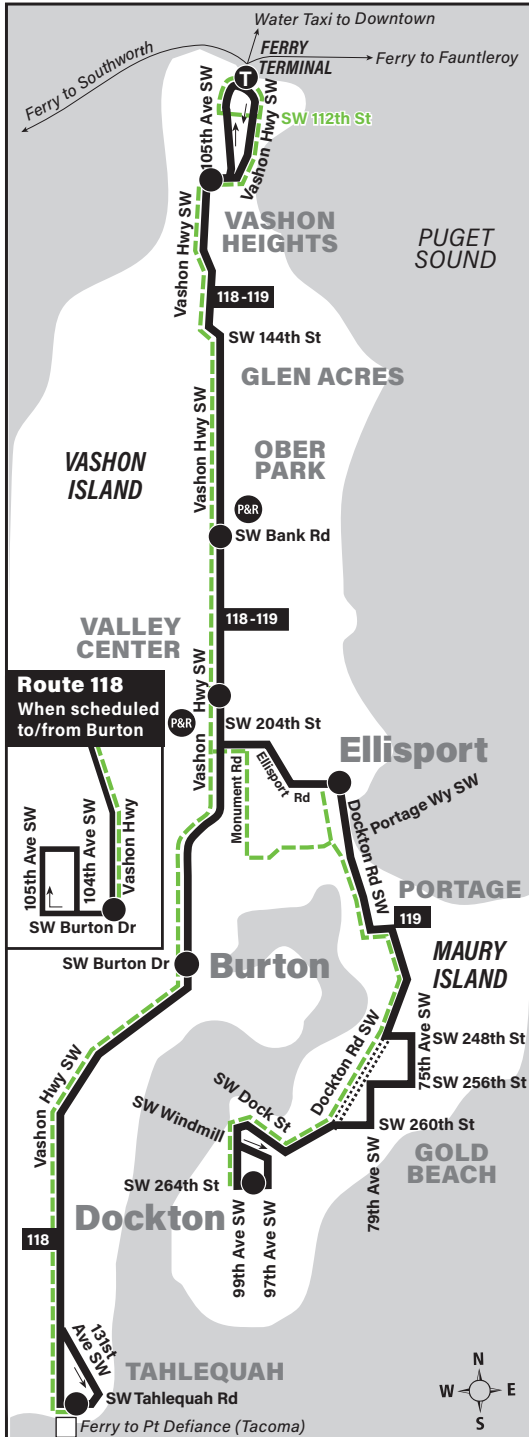

March 30 thru August 30, 2024

Del 30 de marzo al 30 de agosto de 2024

118, 119

Vashon Island, Tahlequah, Dockton

Snow / Emergency Service

Servicio en caso de nieve o emergencia

During most snow conditions, these buses will follow the special snow routing shown on the map. If Metro declares an emergency, these buses will not operate. Visit kingcounty.gov/metro/snow to register for **Transit Alerts** and to learn more.

Special Service Information

Routes 118 and 119 are scheduled to serve posted stops. On Vashon Island, they may also be flagged anywhere along the route where there are no regularly posted stops and it is safe to stop.

MAP LEGEND LEYENDA DEL MAPA

- Makes all regular stops.**
Hace todas las paradas regulares.
- Partial service (see symbol "d").**
Servicio parcial (ver el símbolo "d").
- Snow route. Ruta de nieve.**
- TIME POINT / PUNTO DE TIEMPO:**
Street intersection from which departure times are shown on the schedules.
Intersección de la calle desde donde se muestran los horarios de salida.
- TIME POINT & TRANSFER POINT / PUNTO DE TIEMPO & PUNTO DE TRANSFERENCIA:**
Street intersection from which departure times are shown on the schedules. Also route intersection for transferring to indicated route(s).
Intersección de la calle desde donde se muestran los horarios de salida. También la intersección de la ruta para transferir a la(s) ruta(s) indicada(s).
- PARK & RIDE:** Free parking area.
Zona de estacionamiento gratis

Bold PM time
b Serves Ferry Load Lane at Vashon Ferry at this time.
d Does not serve Gold Beach. Service stays on Dockton Rd SW.

Route 118, 119 Monday thru Friday to Tahlequah Ferry Terminal

Servicio de lunes a viernes a la terminal de ferris de Tahlequah