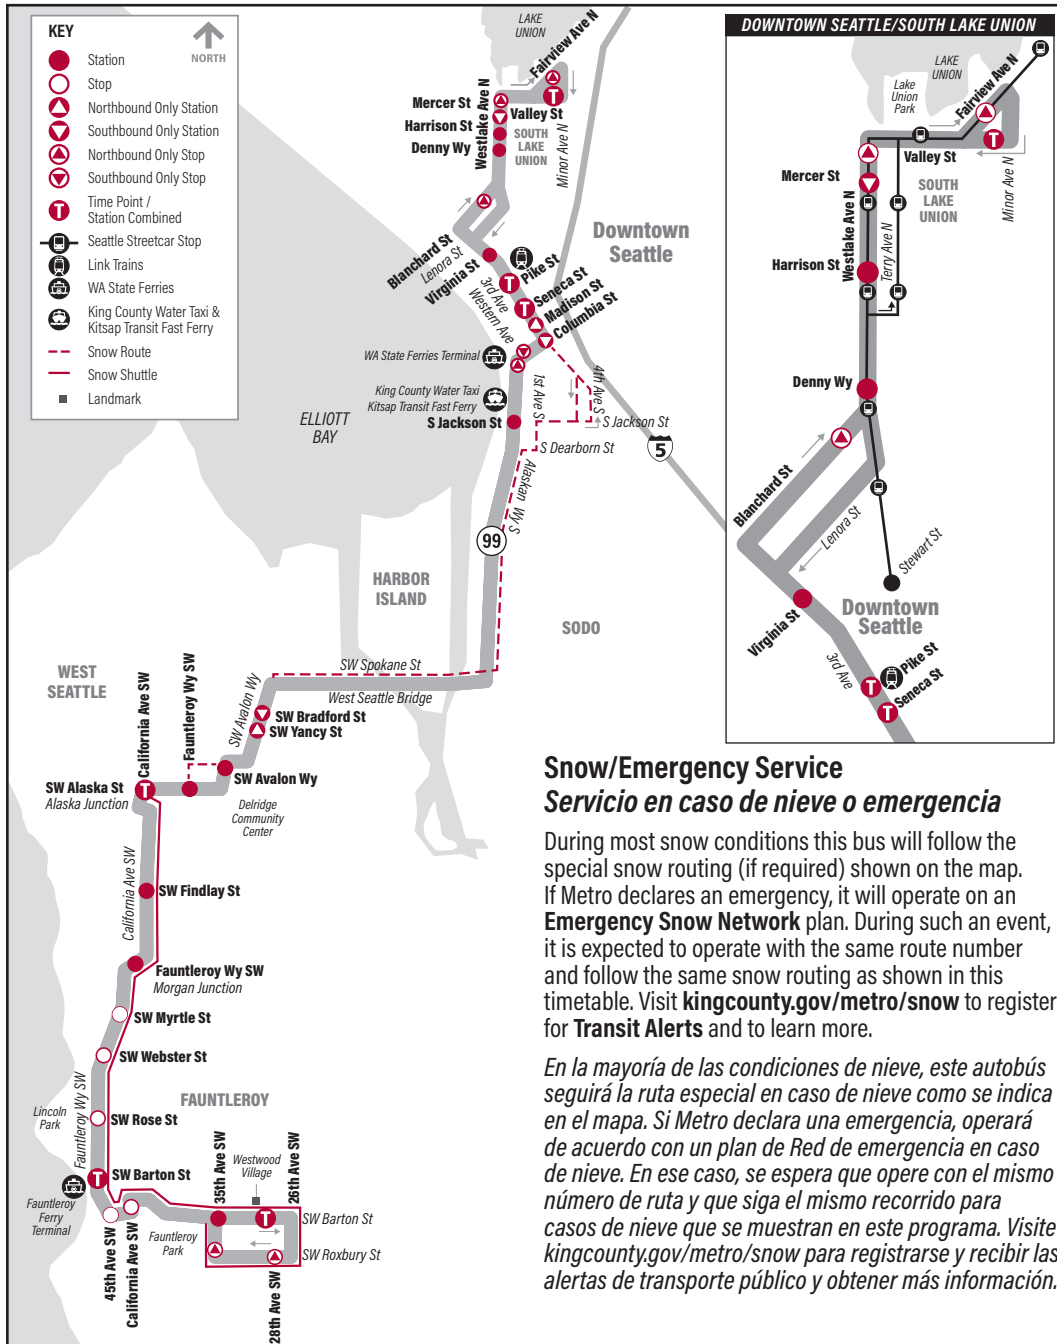

Westwood Village, Fauntleroy, Alaska Junction, West Seattle, Downtown Seattle, South Lake Union

What to Pay / Cuánto pagar

Adult (19 and older) <i>Adultos (19 años y mayor)</i>	\$2.75
Children and Youth (0-18 yrs) <i>Niños y jóvenes (0-18 años)</i>	FREE
ORCA LIFT Fare* <i>Tarifa ORCA LIFT*</i>	\$1.00
RRFP cardholders (registered seniors 65+, riders with disabilities, Medicare cardholders) Titulares de Regional Reduced Fare Permit (RRFP, Tarjeta Regional de Descuento), (adultos mayores de 65 años registrados, pasajeros con discapacidades, titulares de tarjetas de Medicare)	\$1.00