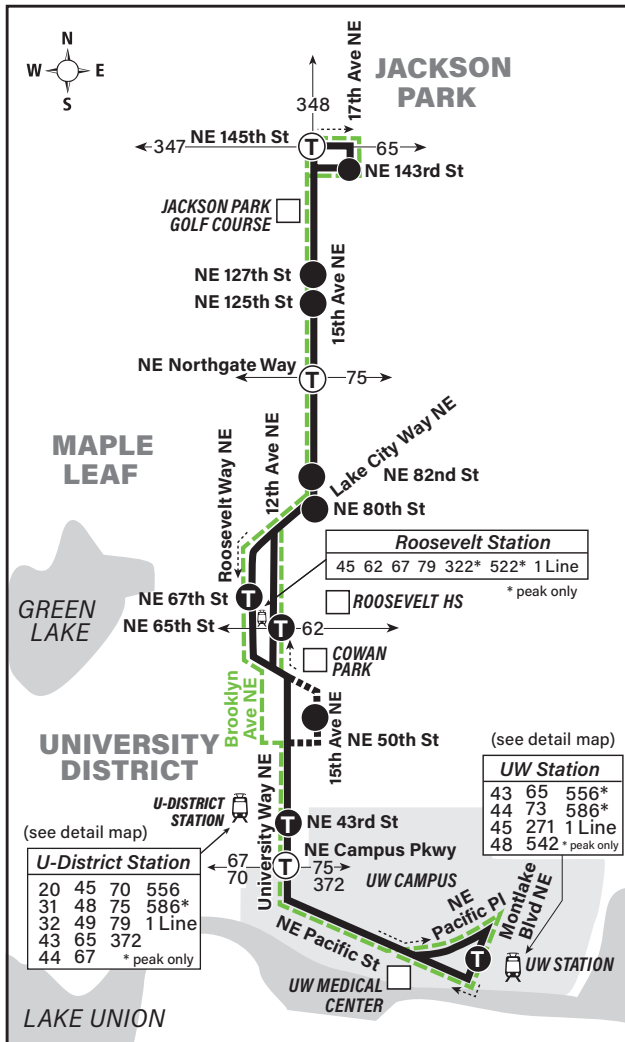

March 30 thru August 30, 2024

Del 30 de marzo al 30 de agosto de 2024

Jackson Park, Maple Leaf, Roosevelt, University District

University District Transfer Points

45 UW Station 73 UW Station	45 Loyal Heights 73 Jackson Park
Bay 4 49 Capitol Hill/ Downtown 70 Downtown	Bay 3 67 Northgate DROPP OFF/LAYOVER
Bay 1 20 Lake City 49 U-District 70 U-District 79 Roosevelt	Bay 2 65 Lake City 255 Totem Lake
Campus Pkwy	
LAYOVER	

- ### MAP LEGEND LEYENDA DEL MAPA
- Makes all regular stops. *Hace todas las paradas regulares.*
 - - - - -** Saturday only routing. *Ruta sólo los sábados.*
 - - - - -** Snow route. *Ruta de nieve.*
 - TIME POINT / PUNTO DE TIEMPO: Street intersection from which departure times are shown on the schedules. *Intersección de la calle desde donde se muestran los horarios de salida.*
 - ← 2 13 T** TRANSFER POINT / PUNTO DE TRANSFERENCIA: Route intersection for transferring to indicated route(s). *Intersección de ruta para la transferencia para indicar la ruta o rutas.*
 - ← 2 13 T** TIME POINT & TRANSFER POINT / TIEMPO Y PUNTO DE TRANSFERENCIA
 - Landmark. *El punto de referencia.*
 - T** 1 Line (Link) *1 Line (Link tren ligero)*

Special Service Information

On Saturday, due to the University District Farmers Market being staged on University Way NE at NE 50th St, Route 73 will be rerouted to 15th Ave NE between NE 50th St and NE Ravenna Blvd. All stops on 15th Ave NE will be served. To avoid confusion for riders, the reroute will remain in effect all day (6:30 a.m. to 11:30 p.m.), even though the Market is in session from 9 a.m. to 2 p.m., only. Questions? Please call Metro at 206-553-3000.