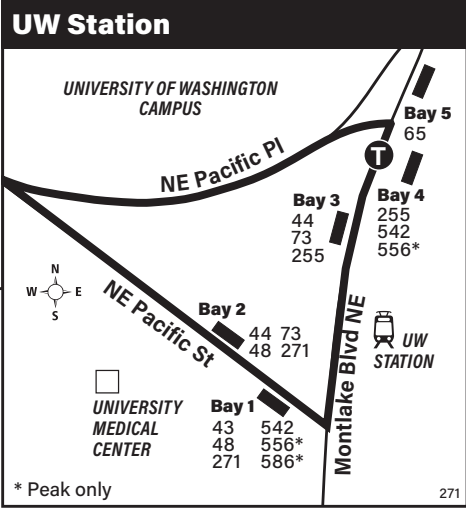

Snow/ Emergency Service Servicio en caso de nieve o emergencia

During most snow conditions, this bus will follow the special snow routing shown on the map. If Metro declares an emergency, the bus will not operate. Visit kingcounty.gov/metro/snow to register for **Transit Alerts** and to learn more.

En la mayoría de las condiciones de nieve, este autobús seguirá la ruta especial en caso de nieve como se indica en el mapa. Si Metro declara una emergencia, el autobús no circulará. Visite kingcounty.gov/metro/snow para registrarse y recibir las **alertas de transporte público** y obtener más información.

Special Service Information

On Saturday, due to the University District Farmers Market being staged on University Way NE at NE 50th St, Route 73 will be rerouted to 15th Ave NE between NE 50th St and NE Ravenna Blvd. All stops on 15th Ave NE will be served. To avoid confusion for riders, the reroute will remain in effect all day (6:30 a.m. to 11:30 p.m.), even though the Market is in session from 9 a.m. to 2 p.m., only. Questions? Please call Metro at 206-553-3000.