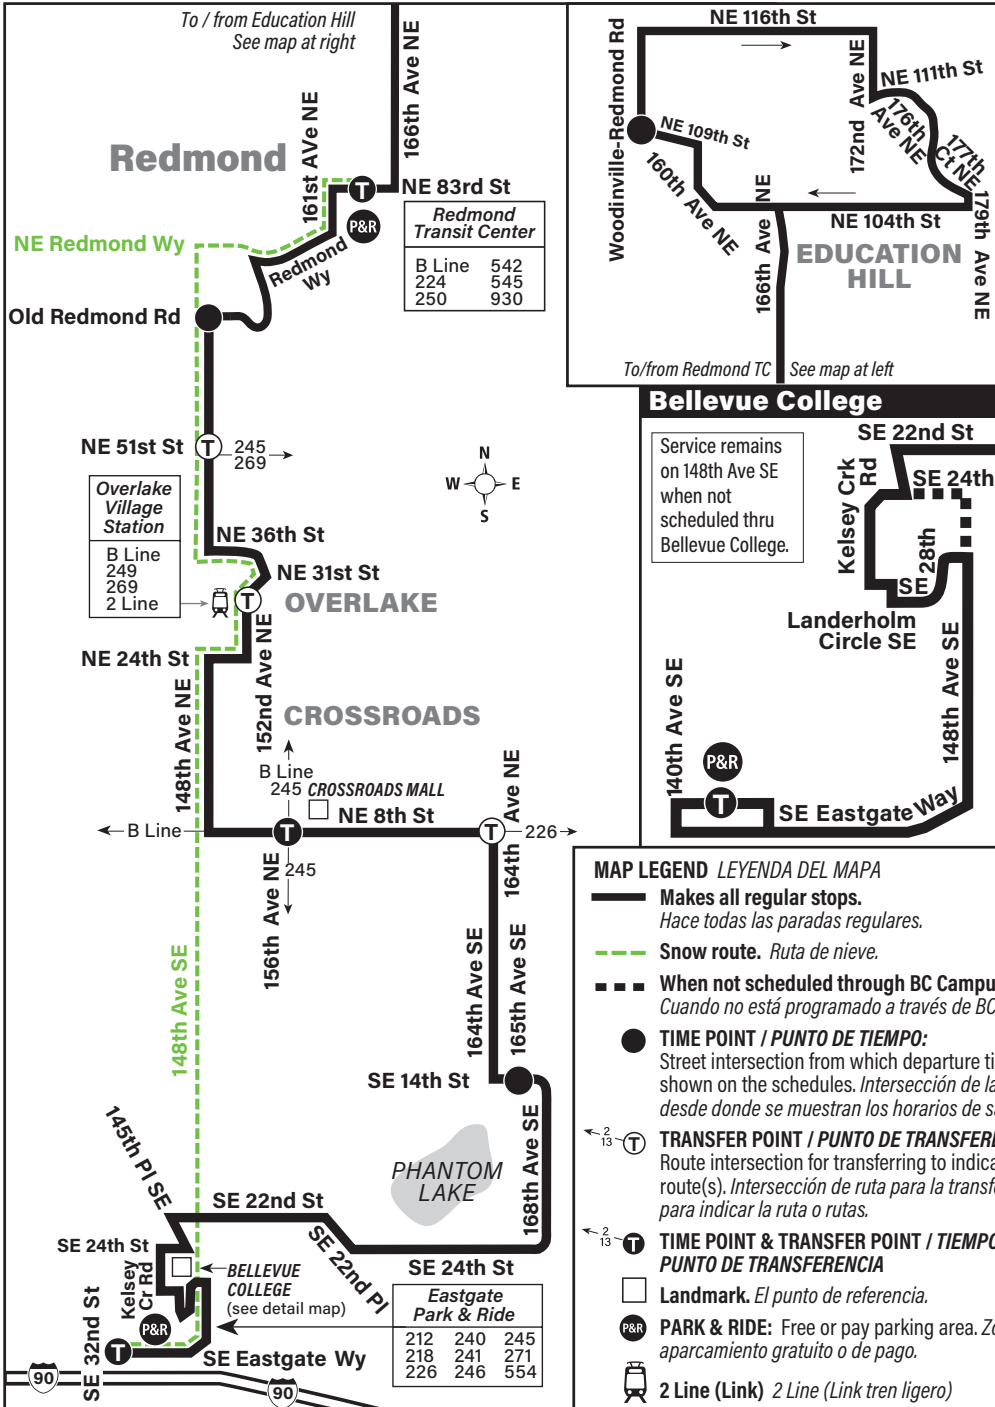

March 30 thru August 30, 2024

Del 30 de marzo al 30 de agosto de 2024

221

Education Hill, Redmond, Overlake, Crossroads, Bellevue College, Eastgate P&R

Snow / Emergency Service

Servicio en caso de nieve o emergencia

Special Service Information

Saturday and Sunday service does not enter the Bellevue College campus. Service remains on 148th Ave SE.

Route 221 Monday thru Friday to Crossroads, Eastgate

Servicio de lunes a viernes a Crossroads, Eastgate

Bold PM time
b Does not serve Bellevue College. Service stays on 148th Ave SE and SE 24th St.
‡ Estimated time.

Route 221 Monday thru Friday to Redmond, Education Hill

Servicio de lunes a viernes a Redmond, Education Hill