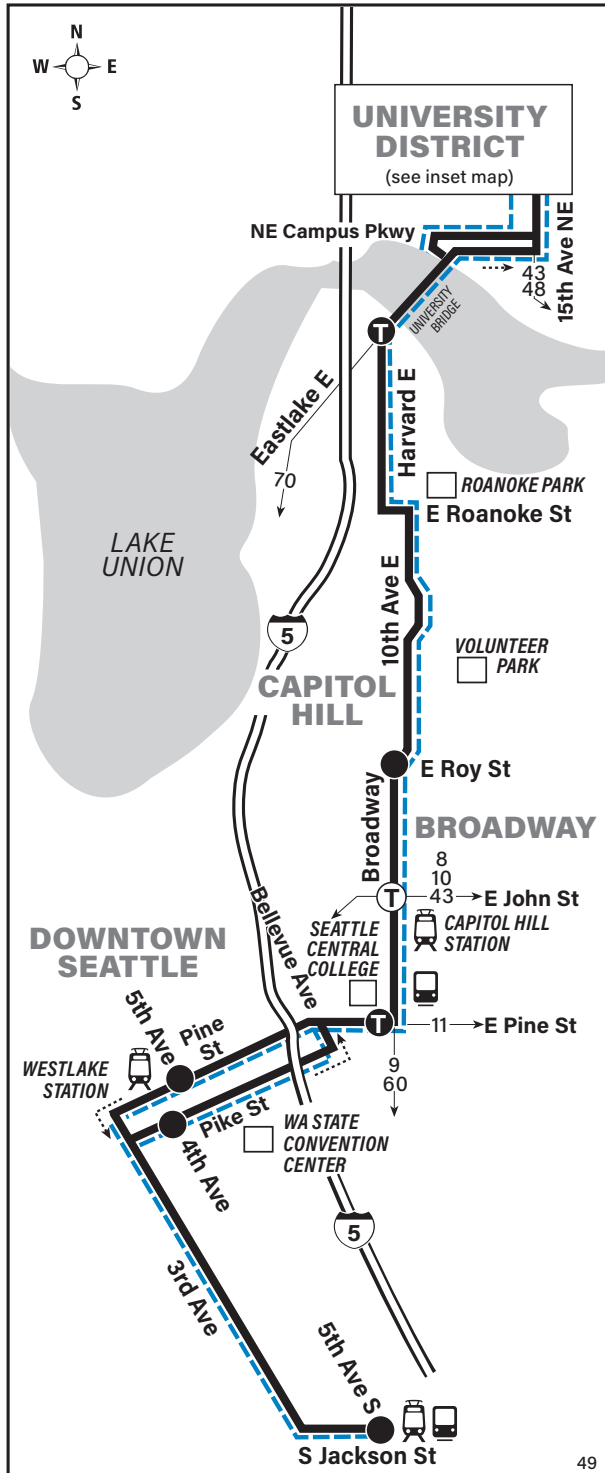

March 18 thru September 1, 2023

Del 18 de marzo al 1 de septiembre de 2023

University District, Broadway, Downtown Seattle

U-District and Station

U-District Station	
20	70
31	73
32	75
43*	79
44	167*
45	372
48	556*
65	586*
67	1 Line

* peak only

MAP LEGEND LEYENDA DEL MAPA

- Makes all regular stops. *Hace todas las paradas regulares.*
- Snow route. *Ruta de nieve.*
- TIME POINT / PUNTO DE TIEMPO: Street intersection from which departure times are shown on the schedules. *Intersección de la calle desde donde se muestran los horarios de salida.*
- TRANSFER POINT / PUNTO DE TRANSFERENCIA: Route intersection for transferring to indicated route(s). *Intersección de ruta para la transferencia para indicar la ruta o rutas.*
- TIME POINT & TRANSFER POINT / TIEMPO Y PUNTO DE TRANSFERENCIA
- Landmark. *El punto de referencia.*
- 1 Line (Link) *1 Line (Link tren ligero)*
- Streetcar *Tranvía*

University District Station Bay 3	Eastlake	Capitol Hill	Lower Capitol Hill	Downtown Seattle	Chinatown/Int'l District	To Route
NE 45th St & University Way NE	Harvard Ave E & Eastlake Ave E	Broadway E & E Roy St	E Pine St & Broadway	Pine St & 4th Ave	S Jackson St & 5th Ave S	
Stop #10911	Stop #10916	Stop #11030	Stop #11080	Stop #1120	Stop #1471	
8:32	8:39	8:46	8:53	9:04b	9:15	7
8:47	8:54	9:01	9:08	9:19b	9:30	7
9:03	9:10	9:17	9:22	9:33b‡	9:41‡	AB
9:17	9:24	9:31	9:37	9:48b	9:59	7
9:33	9:40	9:47	9:52	10:03b‡	10:11‡	AB
9:47	9:54	10:01	10:07	10:18b	10:27	7
10:17	10:24	10:31	10:37	10:48b	10:57	7
10:47	10:53	11:00	11:06	11:17b	11:26	7
11:17	11:23	11:30	11:36	11:47b	11:56	7
11:47	11:53	12:00	12:06	12:16b	12:25	7
12:18	12:24	12:31	12:36	12:46b‡	12:54‡	AB
12:47	12:53	1:00	1:06	1:15b	1:24	7
1:17	1:23	1:30	1:36	1:45b	1:54	7
1:47	1:53	2:00	2:06	2:15b	2:23	7
2:59	3:05	3:12	3:18	3:27b	3:35	7
4:06	4:12	4:18	4:23	4:32b‡	4:40‡	AB
4:24	4:30	4:36	4:41	4:50b‡	4:58‡	AB