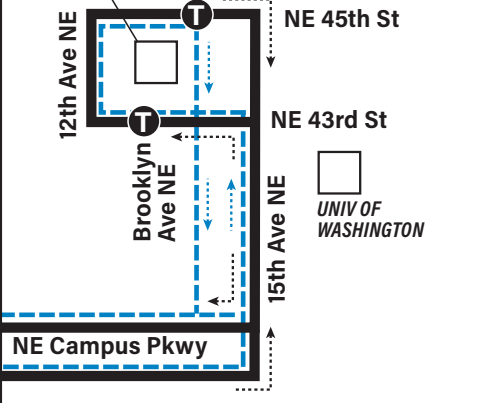

March 18 thru September 1, 2023

Del 18 de marzo al 1 de septiembre de 2023

University District, Broadway, Downtown Seattle

U-District and Station

U-District Station	
20	70
31	73
32	75
43*	79
44	167*
45	372
48	556*
65	586*
67	1 Line

* peak only

MAP LEGEND LEYENDA DEL MAPA

- Makes all regular stops. *Hace todas las paradas regulares.*
- Snow route. *Ruta de nieve.*
- TIME POINT / PUNTO DE TIEMPO: Street intersection from which departure times are shown on the schedules. *Intersección de la calle desde donde se muestran los horarios de salida.*
- TRANSFER POINT / PUNTO DE TRANSFERENCIA: Route intersection for transferring to indicated route(s). *Intersección de ruta para la transferencia para indicar la ruta o rutas.*
- TIME POINT & TRANSFER POINT / TIEMPO Y PUNTO DE TRANSFERENCIA
- Landmark. *El punto de referencia.*
- 1 Line (Link) *1 Line (Link tren ligero)*
- Streetcar *Tranvía*

University District Station Bay 3	Eastlake	Capitol Hill	Lower Capitol Hill	Downtown Seattle	Chinatown/Int'l District	To Route
NE 45th St & University Way NE	Harvard Ave E & Eastlake Ave E	Broadway E & E Roy St	E Pine St & Broadway	Pine St & 4th Ave	S Jackson St & 5th Ave S	
Stop #10911	Stop #10916	Stop #11030	Stop #11080	Stop #1120	Stop #1471	
8:32	8:39	8:46	8:53	9:04b	9:15	7
8:47	8:54	9:01	9:08	9:19b	9:30	7
9:03	9:10	9:17	9:22	9:33b‡	9:41‡	AB
9:17	9:24	9:31	9:37	9:48b	9:59	7
9:33	9:40	9:47	9:52	10:03b‡	10:11‡	AB
9:47	9:54	10:01	10:07	10:18b	10:27	7
10:17	10:24	10:31	10:37	10:48b	10:57	7
10:47	10:53	11:00	11:06	11:17b	11:26	7
11:17	11:23	11:30	11:36	11:47b	11:56	7
11:47	11:53	12:00	12:06	12:16b	12:25	7
12:18	12:24	12:31	12:36	12:46b‡	12:54‡	AB
12:47	12:53	1:00	1:06	1:15b	1:24	7
1:17	1:23	1:30	1:36	1:45b	1:54	7
1:47	1:53	2:00	2:06	2:15b	2:23	7
2:59	3:05	3:12	3:18	3:27b	3:35	7
4:06	4:12	4:18	4:23	4:32b‡	4:40‡	AB
4:24	4:30	4:36	4:41	4:50b‡	4:58‡	AB