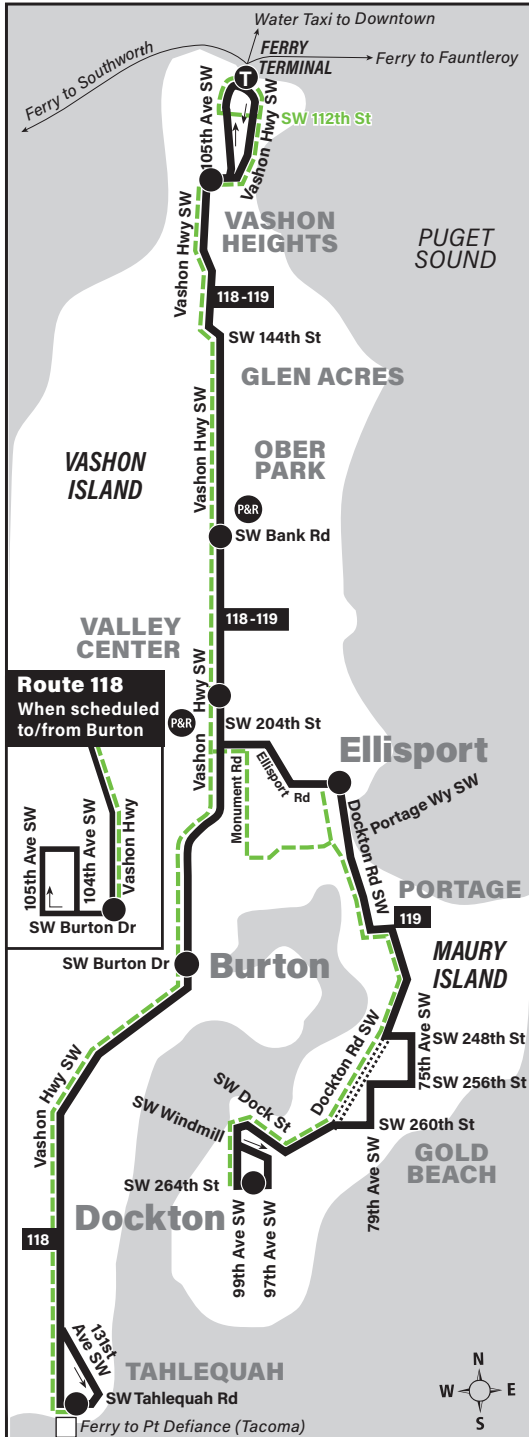

March 30 thru August 30, 2024

Del 30 de marzo al 30 de agosto de 2024

118, 119

Vashon Island, Tahlequah, Dockton

Snow / Emergency Service

Servicio en caso de nieve o emergencia

During most snow conditions, these buses will follow the special snow routing shown on the map. If Metro declares an emergency, these buses will not operate. Visit kingcounty.gov/metro/snow to register for **Transit Alerts** and to learn more.

Special Service Information

Routes 118 and 119 are scheduled to serve posted stops. On Vashon Island, they may also be flagged anywhere along the route where there are no regularly posted stops and it is safe to stop.

MAP LEGEND LEYENDA DEL MAPA

- Makes all regular stops.**
Hace todas las paradas regulares.
- Partial service (see symbol "d").**
Servicio parcial (ver el símbolo "d").
- Snow route. Ruta de nieve.**
- TIME POINT / PUNTO DE TIEMPO:**
Street intersection from which departure times are shown on the schedules.
Intersección de la calle desde donde se muestran los horarios de salida.
- TIME POINT & TRANSFER POINT / PUNTO DE TIEMPO & PUNTO DE TRANSFERENCIA:** Street intersection from which departure times are shown on the schedules. Also route intersection for transferring to indicated route(s).
Intersección de la calle desde donde se muestran los horarios de salida. También la intersección de la ruta para transferir a la(s) ruta(s) indicada(s).
- PARK & RIDE:** Free parking area.
Zona de estacionamiento gratis

Bold PM time
b Serves Ferry Load Lane at Vashon Ferry at this time.
d Does not serve Gold Beach. Service stays on Dockton Rd SW.

Route 118, 119 Monday thru Friday to Tahlequah Ferry Terminal

Servicio de lunes a viernes a la terminal de ferris de Tahlequah