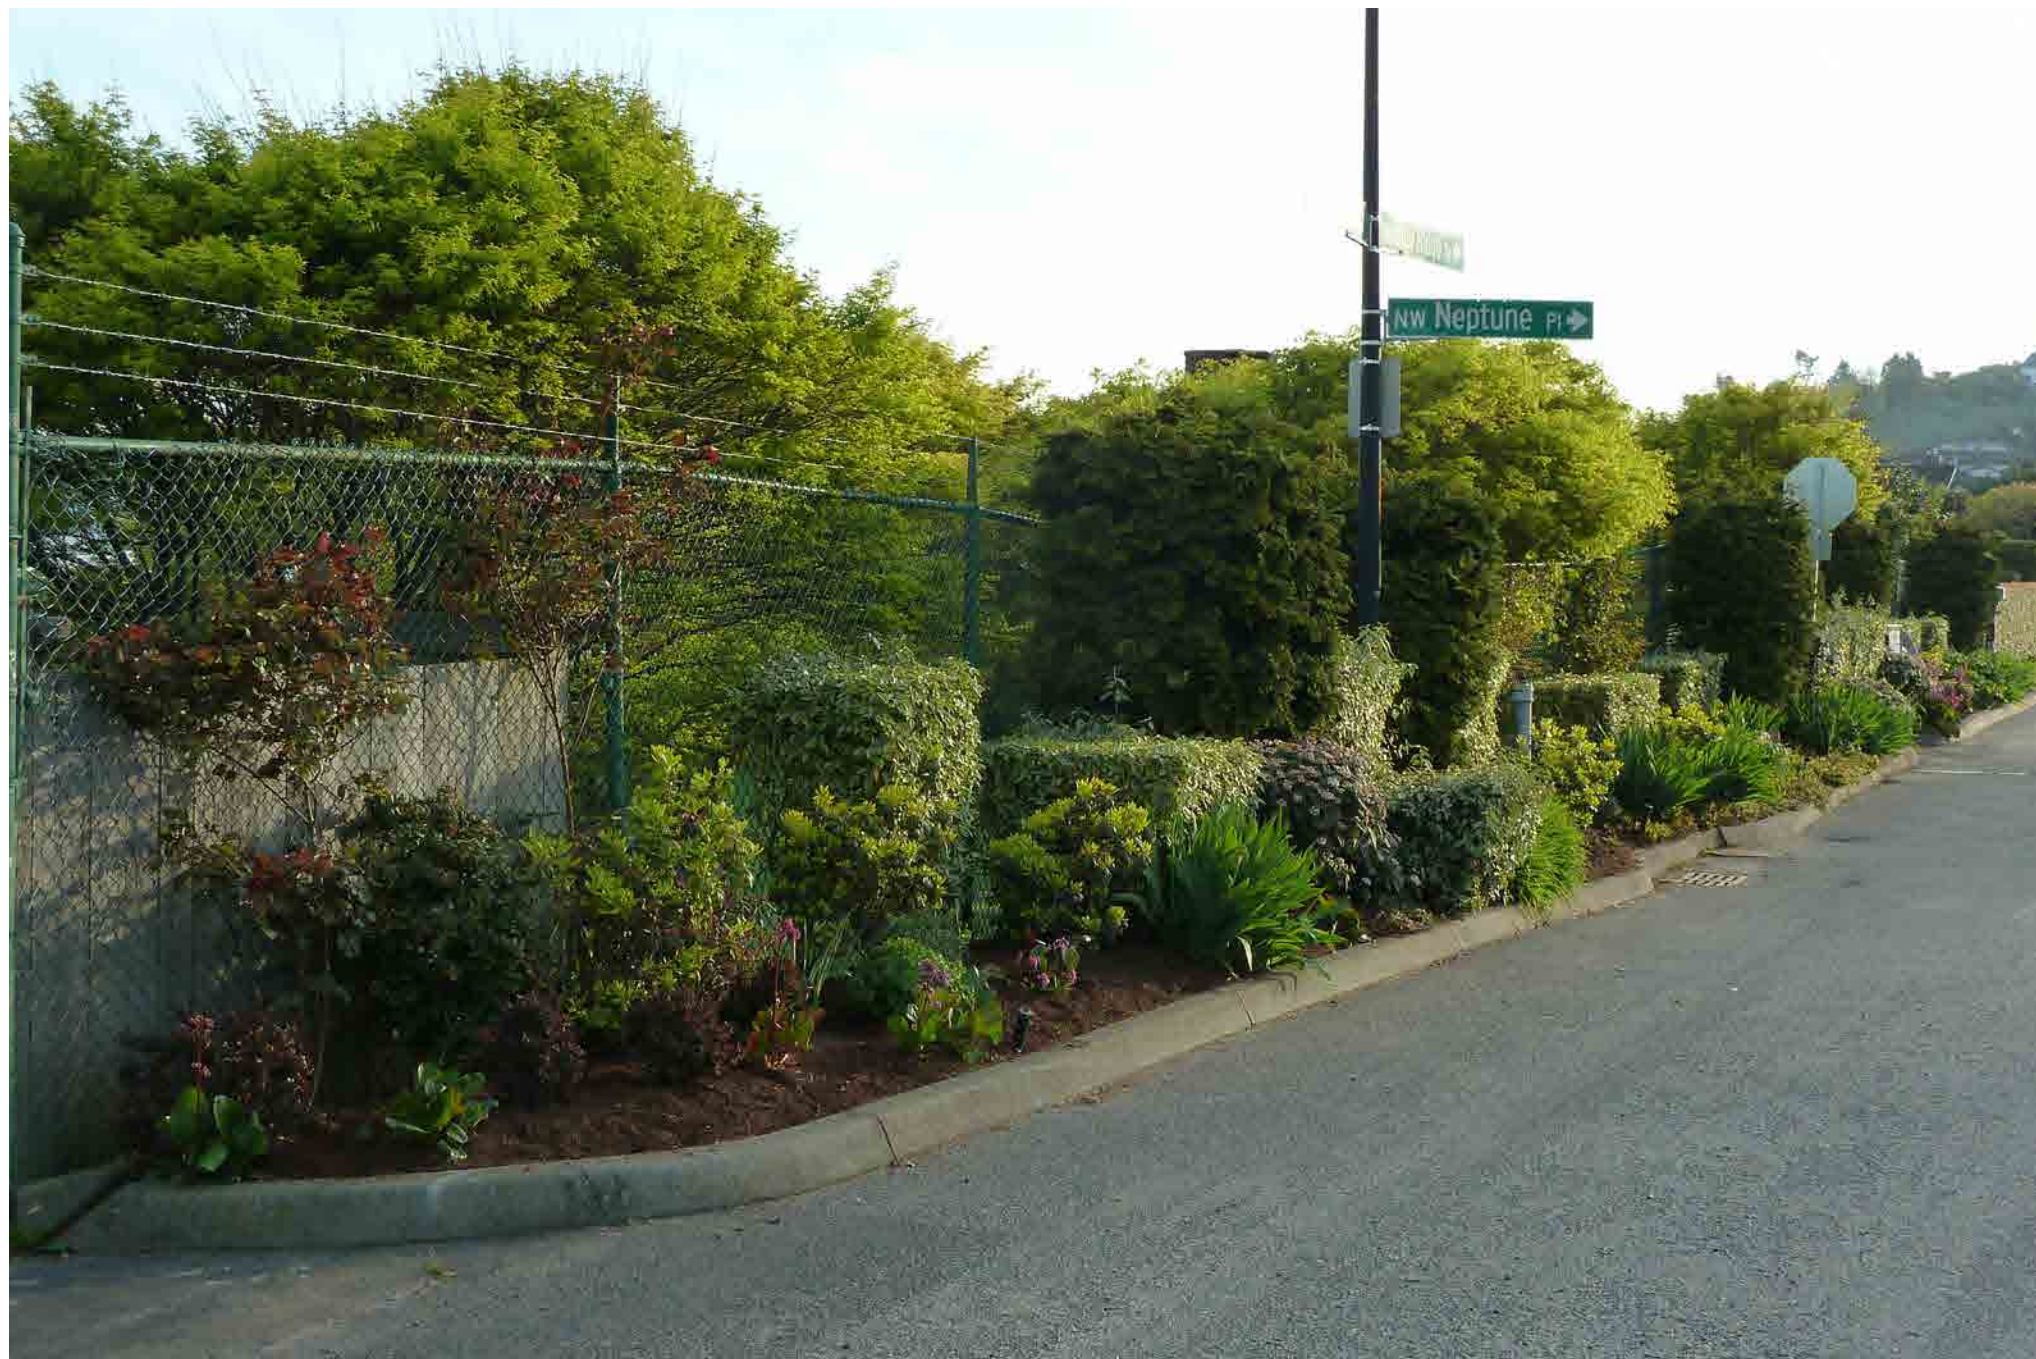

North Beach CSO Project Area

NORTH BEACH
PUMP STATION

NW BLUE RIDGE DR
BLUE RIDGE PARK

CSO PIPE LOCATION

Looking Southwest toward Triton Dr NW

Looking Northwest toward Blue Ridge Park

Looking East on NW Blue Ridge Dr

North Beach CSO Control Storage Project