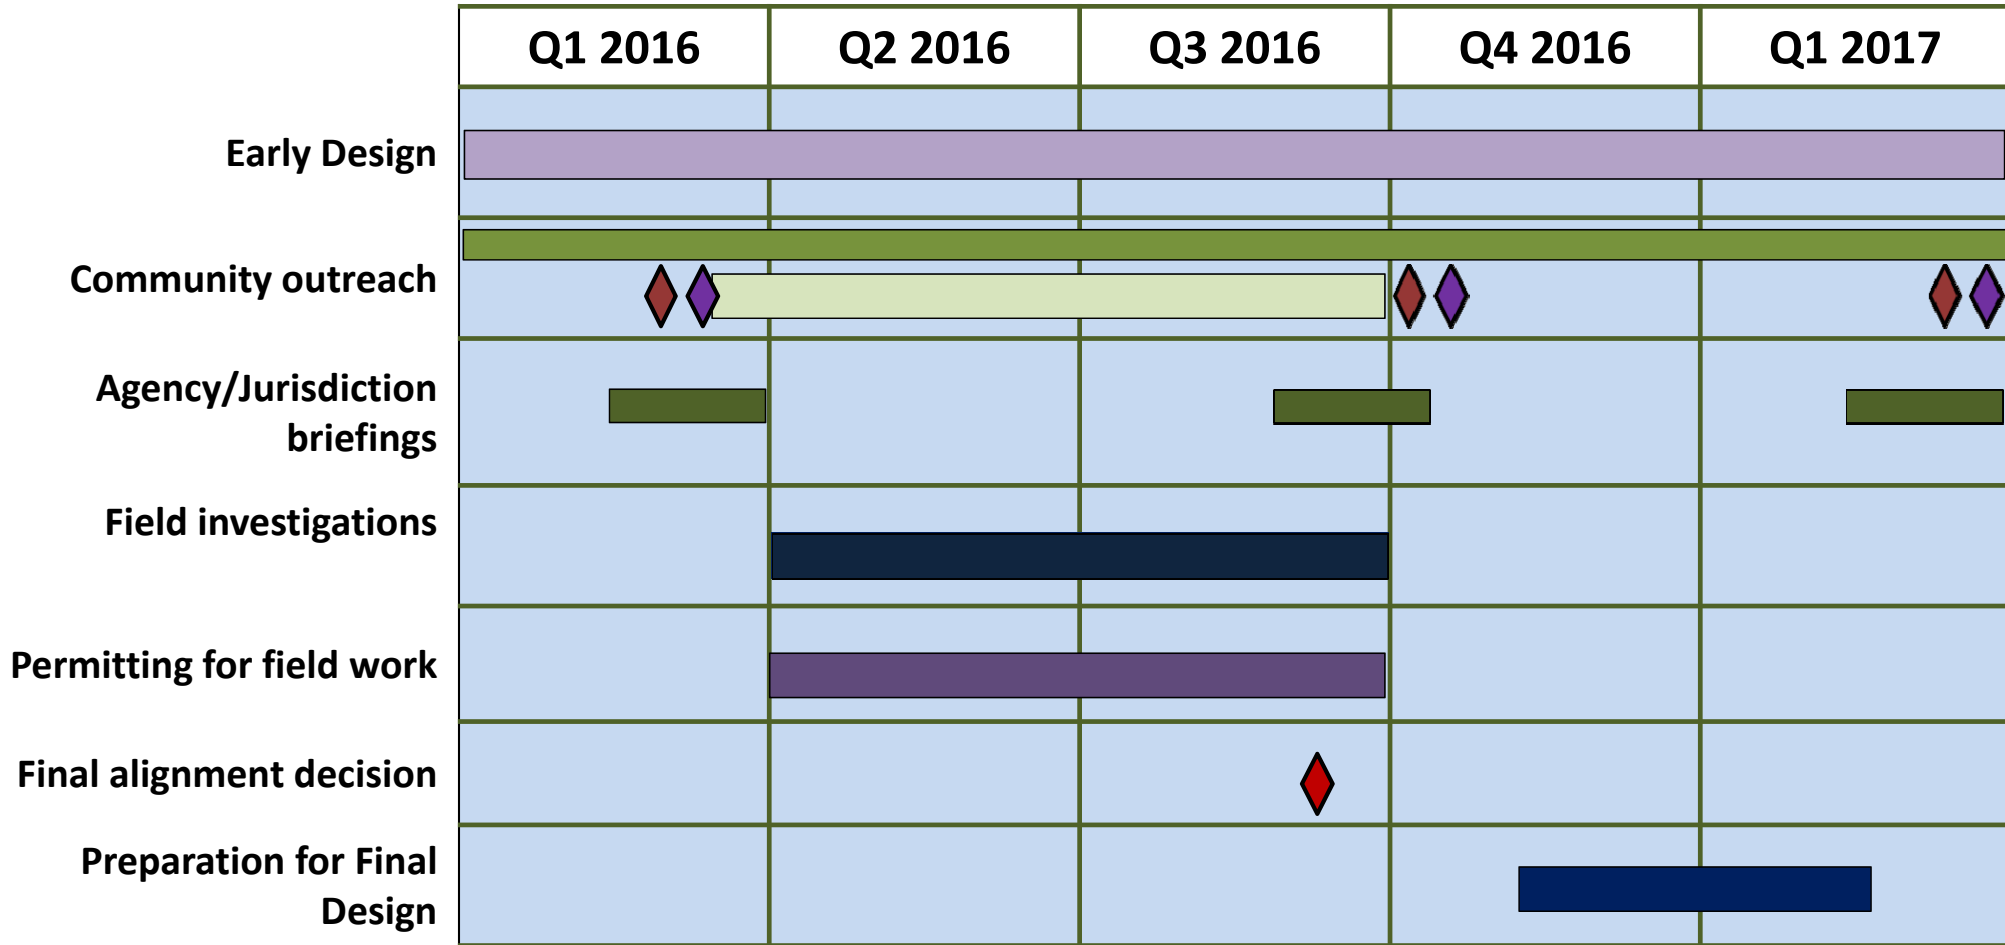

# NORTH MERCER ISLAND/ENATAI SEWER UPGRADE PROJECT TIMELINE

FEBRUARY 2016

-  Newsletter/Web updates
-  Community meetings
-  Trail/park outreach